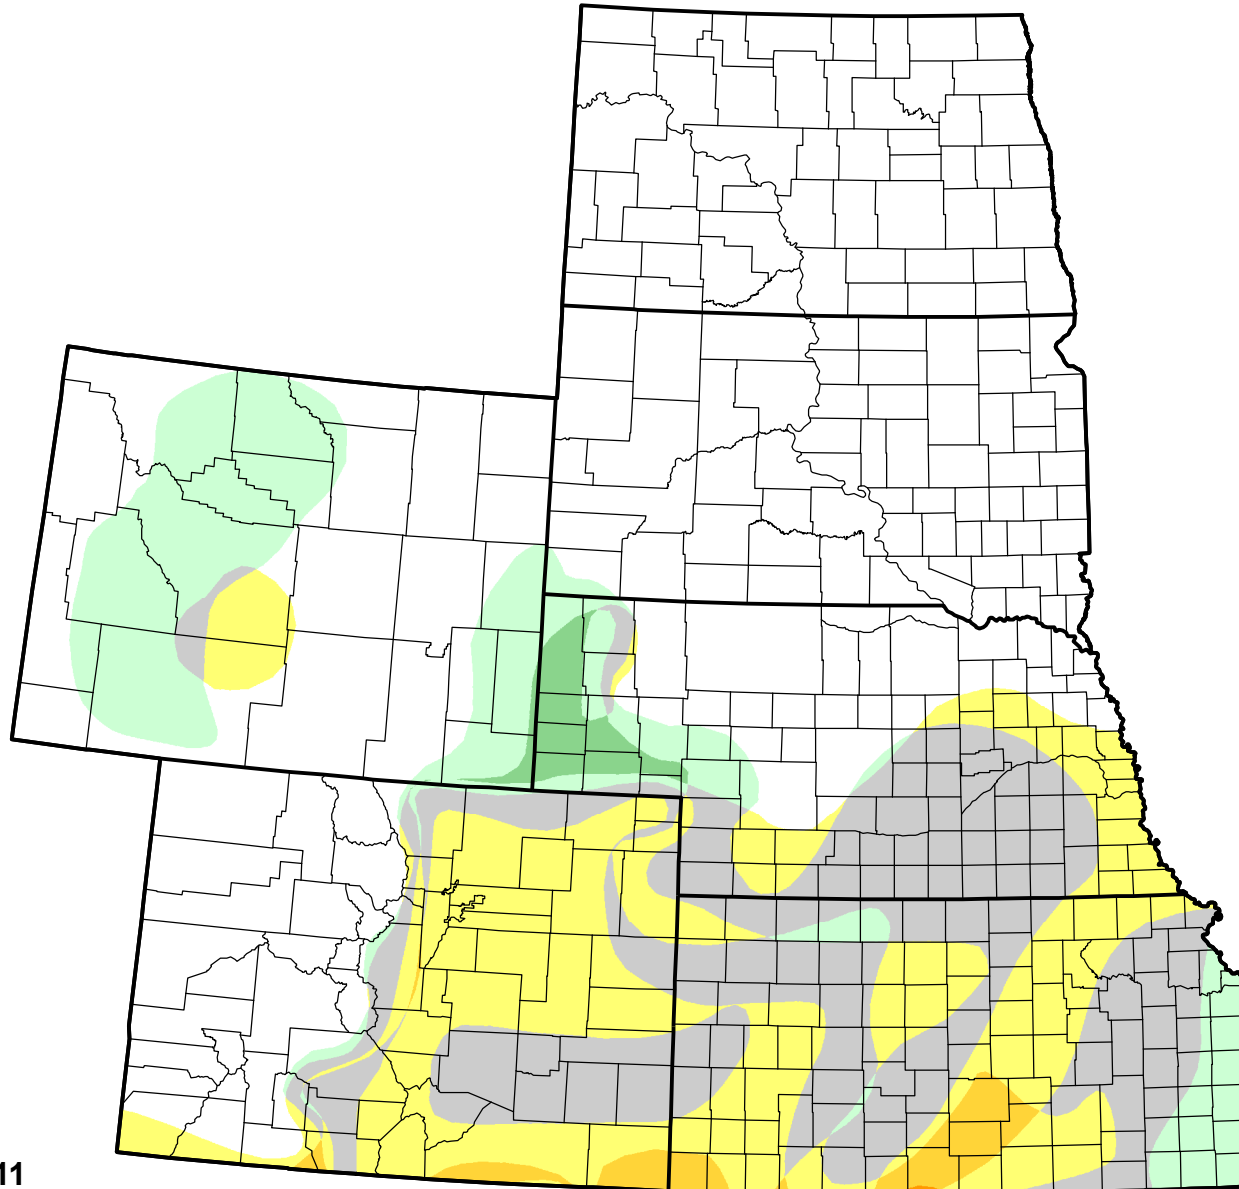

U.S. Drought Monitor Class Change - High Plains

Start of Calendar Year

April 19, 2011
compared to
January 6, 2011

droughtmonitor.unl.edu

- 5 Class Degradation
- 4 Class Degradation
- 3 Class Degradation
- 2 Class Degradation
- 1 Class Degradation
- No Change
- 1 Class Improvement
- 2 Class Improvement
- 3 Class Improvement
- 4 Class Improvement
- 5 Class Improvement