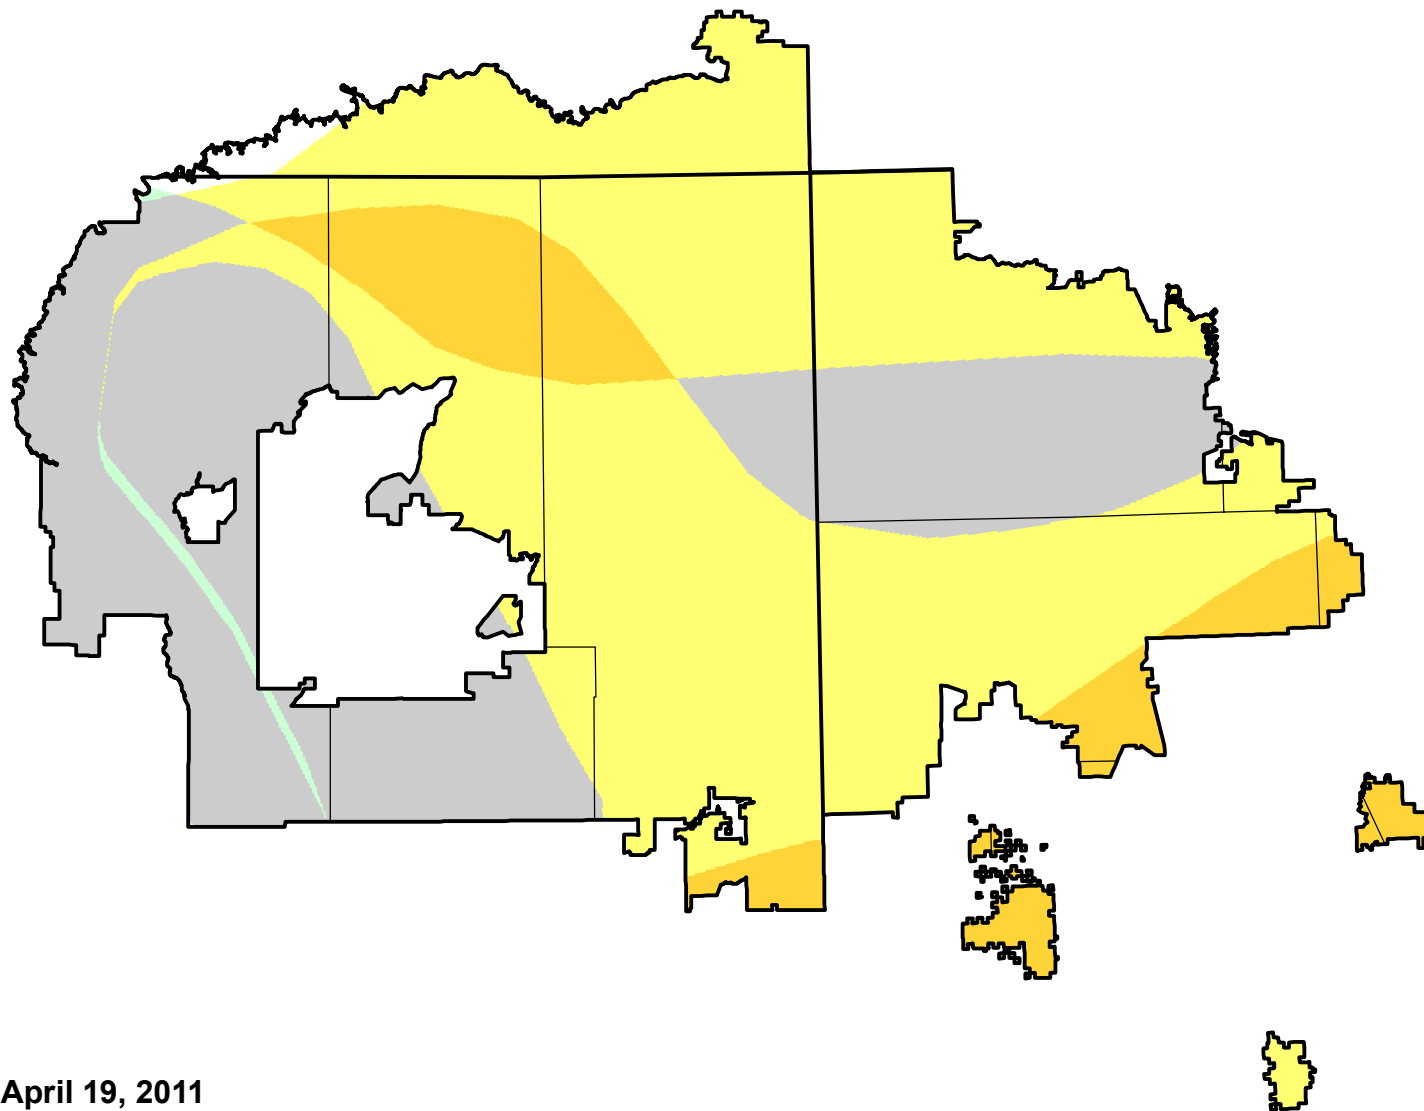

U.S. Drought Monitor Class Change - Navajo

13 Week

April 19, 2011
compared to
January 20, 2011

droughtmonitor.unl.edu

- | | |
|---|---------------------|
|  | 5 Class Degradation |
|  | 4 Class Degradation |
|  | 3 Class Degradation |
|  | 2 Class Degradation |
|  | 1 Class Degradation |
|  | No Change |
|  | 1 Class Improvement |
|  | 2 Class Improvement |
|  | 3 Class Improvement |
|  | 4 Class Improvement |
|  | 5 Class Improvement |