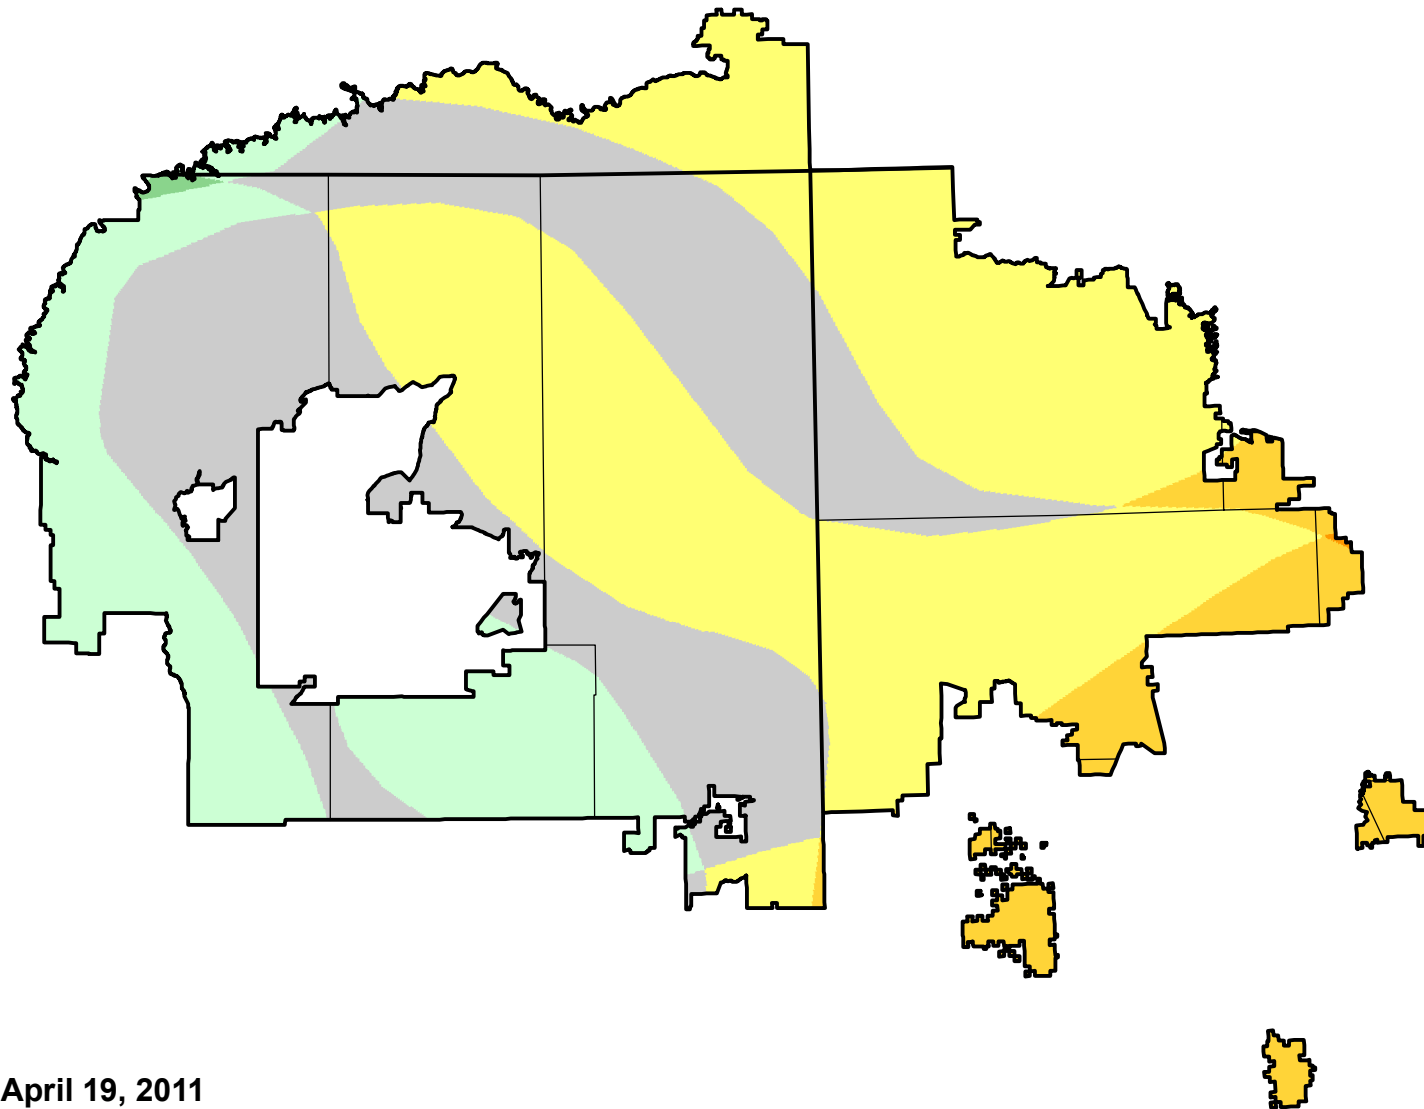

U.S. Drought Monitor Class Change - Navajo

52 Week

April 19, 2011
compared to
April 22, 2010

droughtmonitor.unl.edu

- | | |
|---|---------------------|
|  | 5 Class Degradation |
|  | 4 Class Degradation |
|  | 3 Class Degradation |
|  | 2 Class Degradation |
|  | 1 Class Degradation |
|  | No Change |
|  | 1 Class Improvement |
|  | 2 Class Improvement |
|  | 3 Class Improvement |
|  | 4 Class Improvement |
|  | 5 Class Improvement |