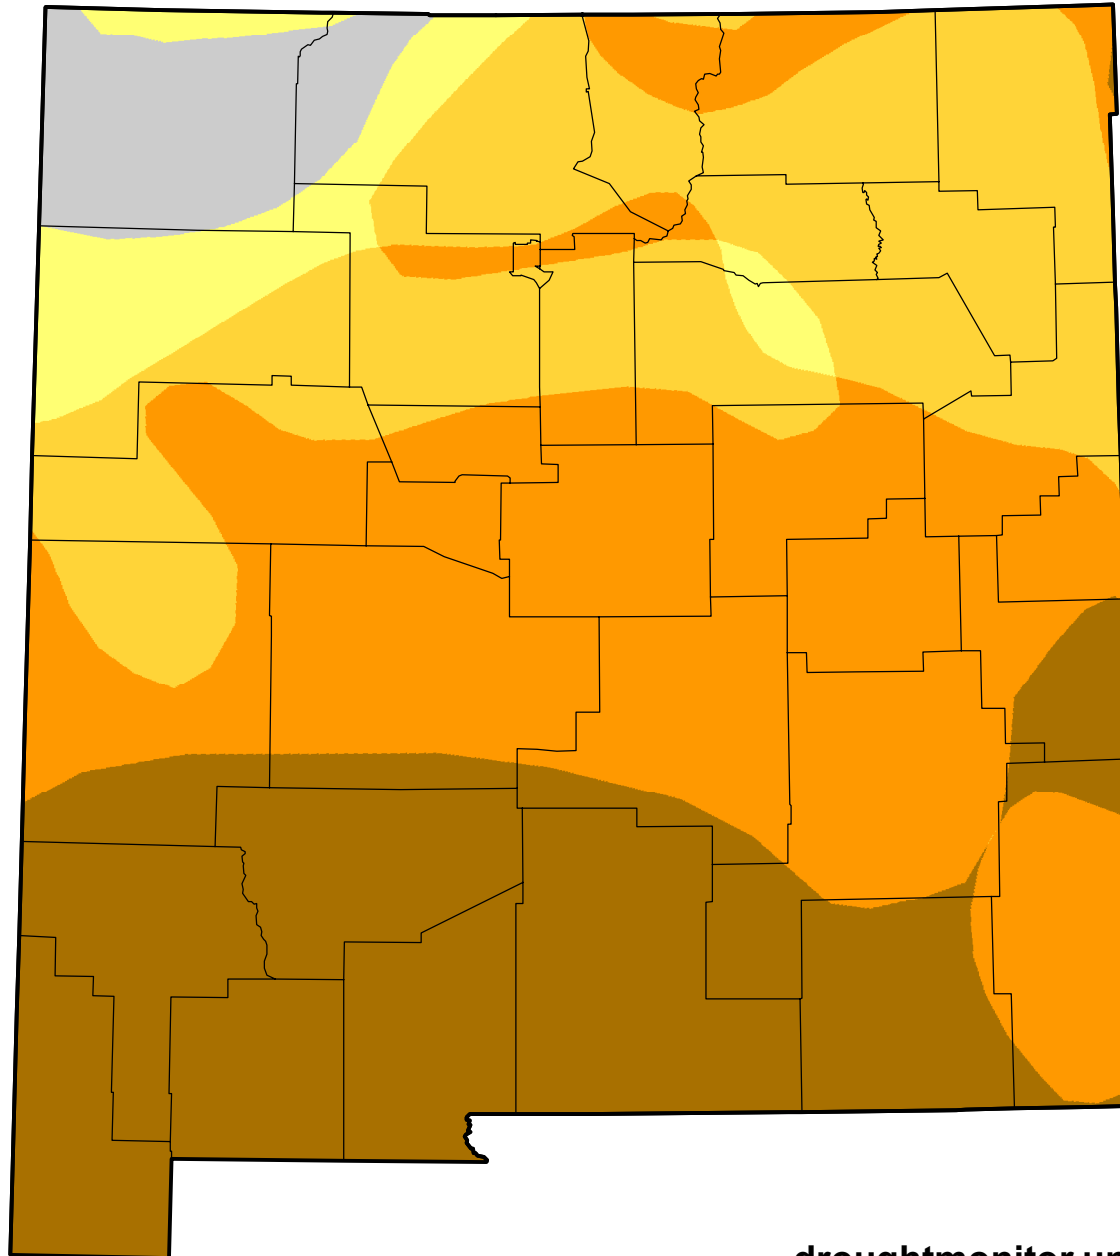

U.S. Drought Monitor Class Change - New Mexico

Start of Water Year

April 19, 2011
compared to
September 30, 2010

- 5 Class Degradation
- 4 Class Degradation
- 3 Class Degradation
- 2 Class Degradation
- 1 Class Degradation
- No Change
- 1 Class Improvement
- 2 Class Improvement
- 3 Class Improvement
- 4 Class Improvement
- 5 Class Improvement