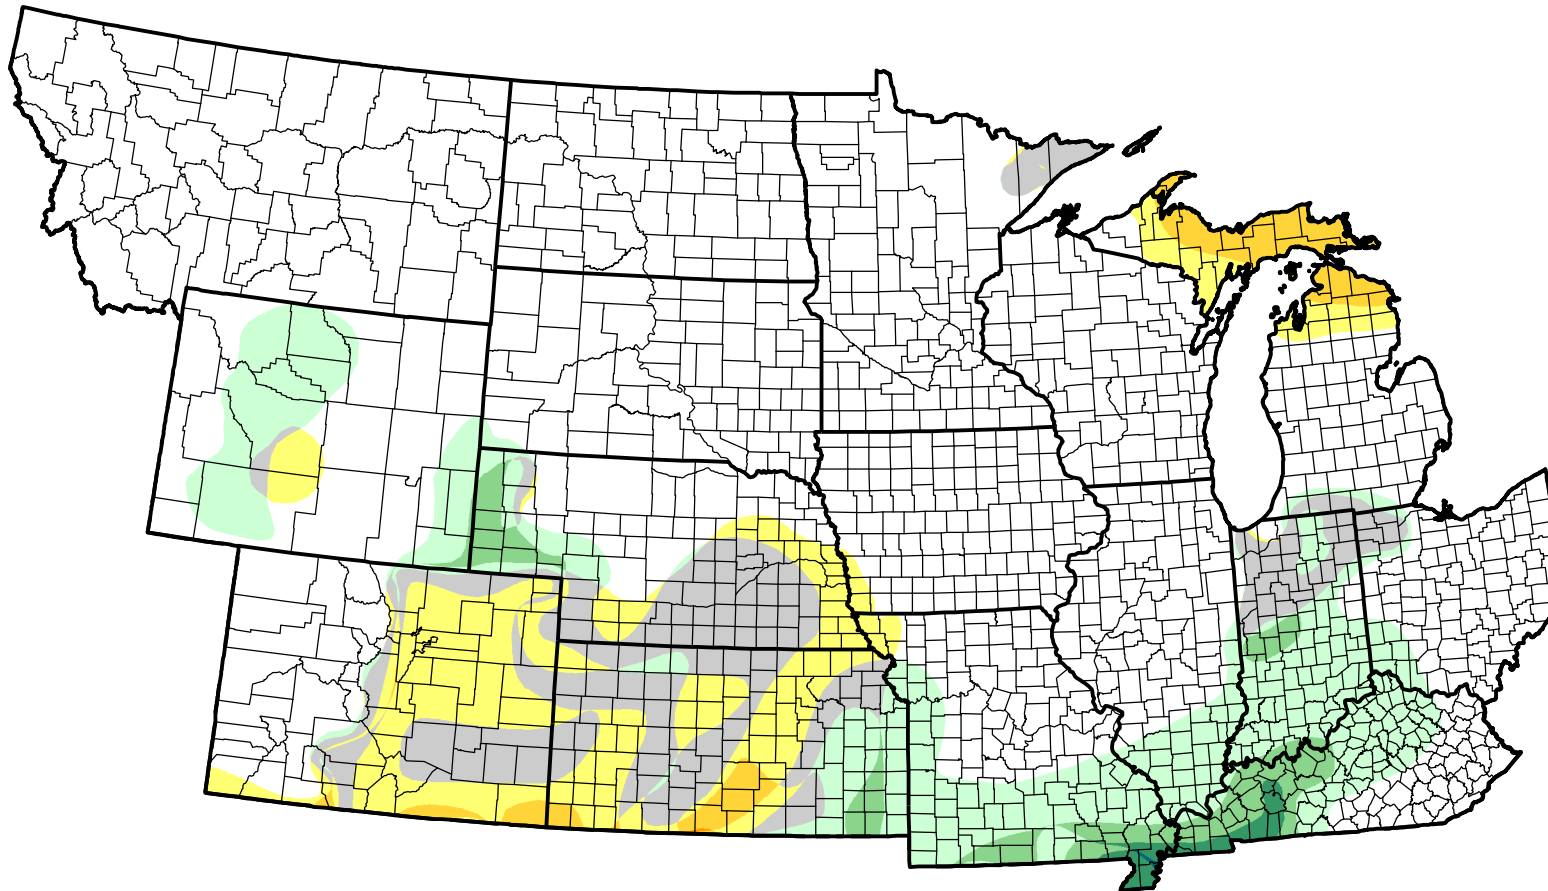

U.S. Drought Monitor Class Change - NWS Central 13 Week

April 19, 2011
compared to
January 20, 2011

droughtmonitor.unl.edu

-  5 Class Degradation
-  4 Class Degradation
-  3 Class Degradation
-  2 Class Degradation
-  1 Class Degradation
-  No Change
-  1 Class Improvement
-  2 Class Improvement
-  3 Class Improvement
-  4 Class Improvement
-  5 Class Improvement