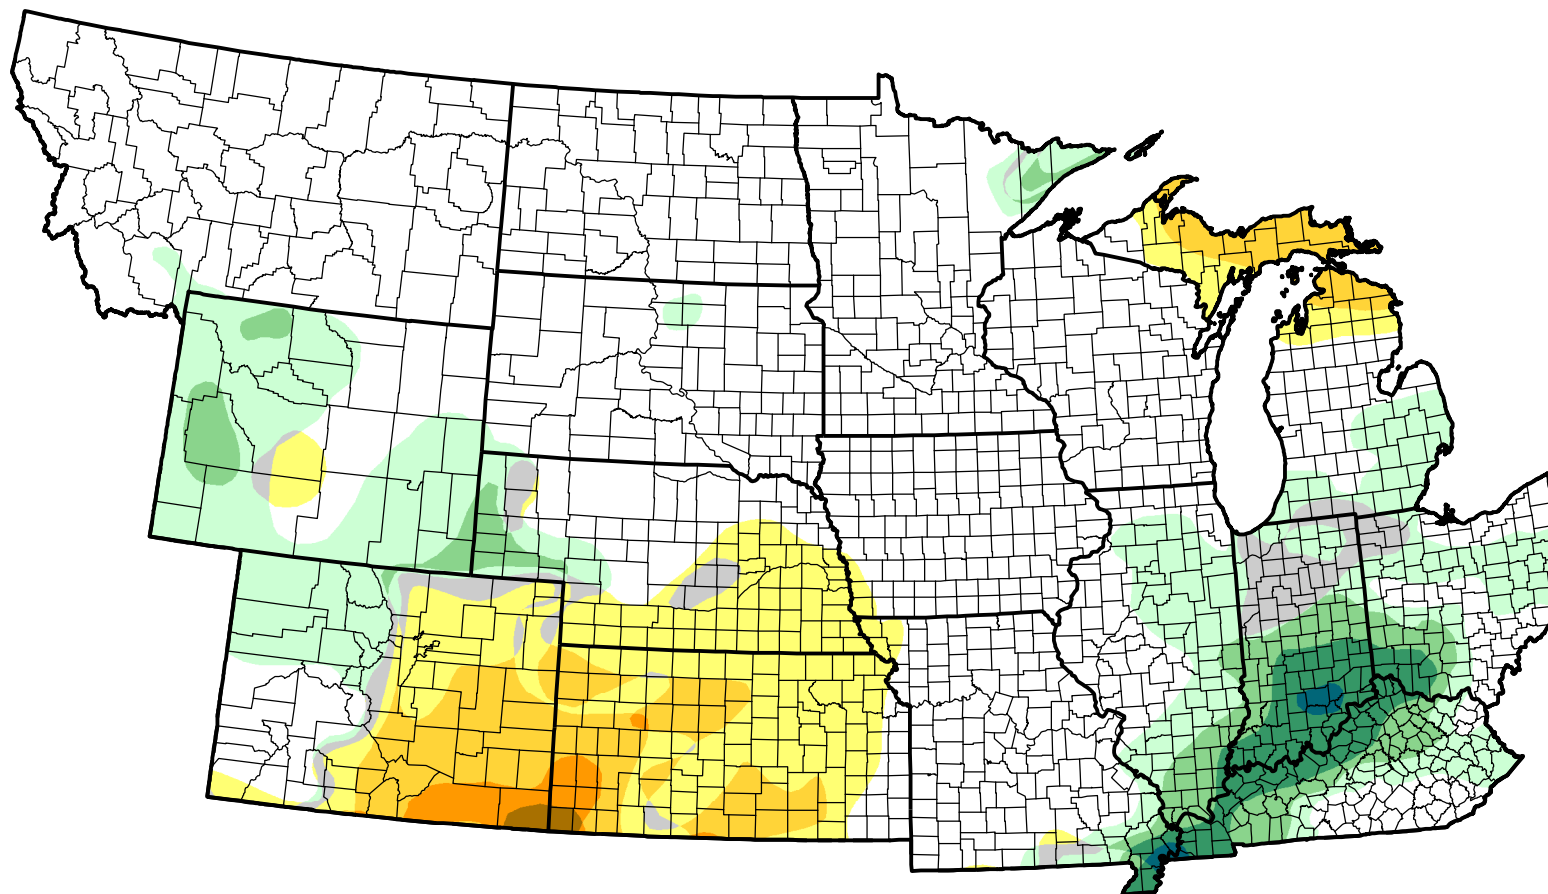

U.S. Drought Monitor Class Change - NWS Central 26 Week

April 19, 2011
compared to
October 21, 2010

droughtmonitor.unl.edu

-  5 Class Degradation
-  4 Class Degradation
-  3 Class Degradation
-  2 Class Degradation
-  1 Class Degradation
-  No Change
-  1 Class Improvement
-  2 Class Improvement
-  3 Class Improvement
-  4 Class Improvement
-  5 Class Improvement