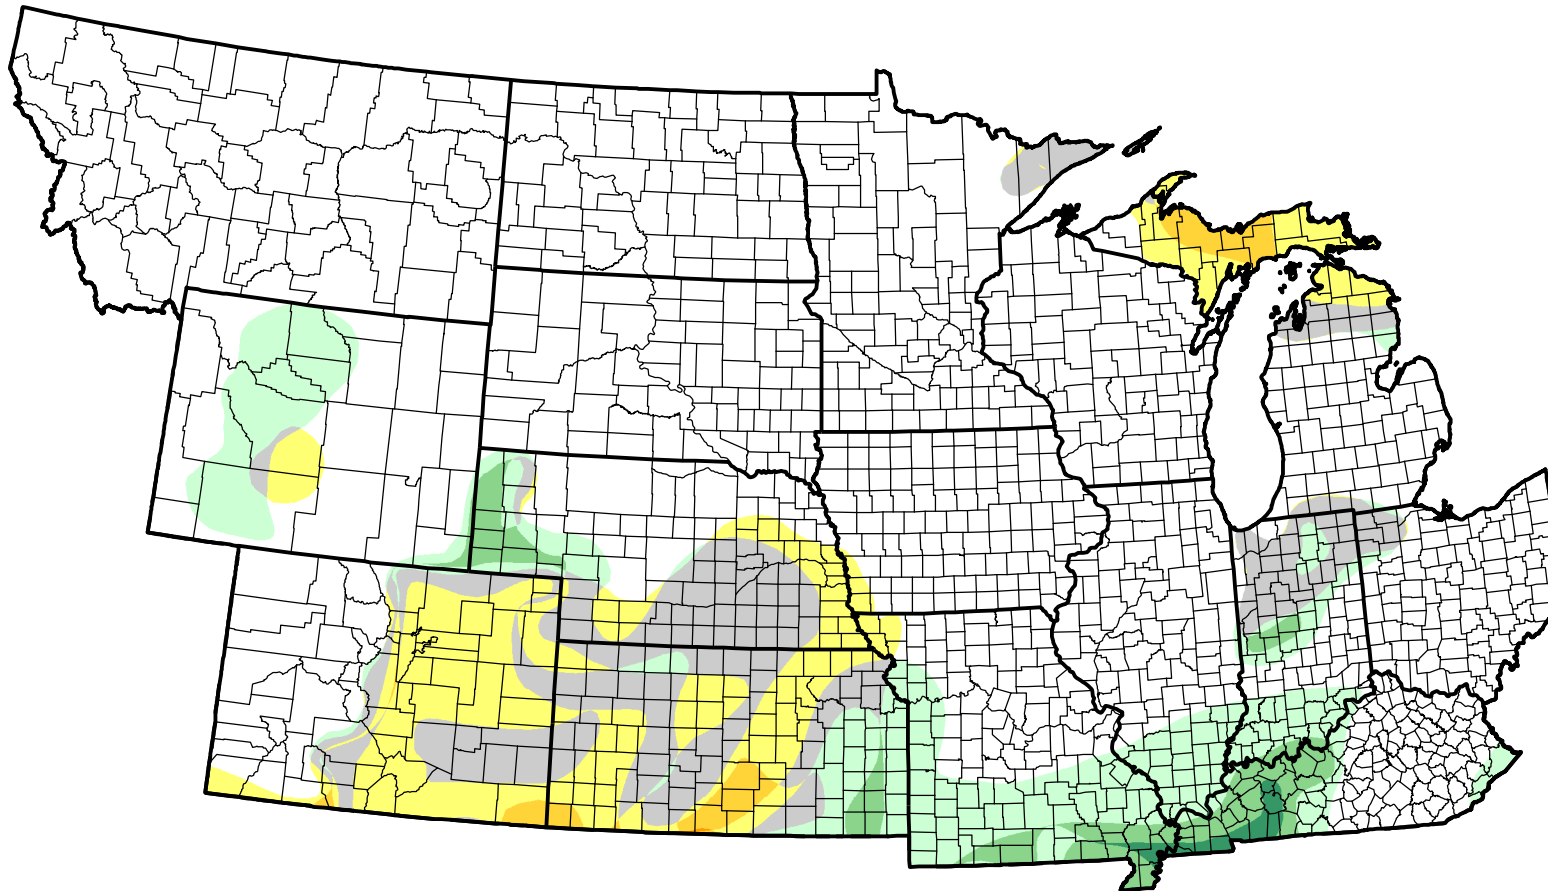

U.S. Drought Monitor Class Change - NWS Central 8 Week

April 19, 2011
compared to
February 24, 2011

droughtmonitor.unl.edu

-  5 Class Degradation
-  4 Class Degradation
-  3 Class Degradation
-  2 Class Degradation
-  1 Class Degradation
-  No Change
-  1 Class Improvement
-  2 Class Improvement
-  3 Class Improvement
-  4 Class Improvement
-  5 Class Improvement