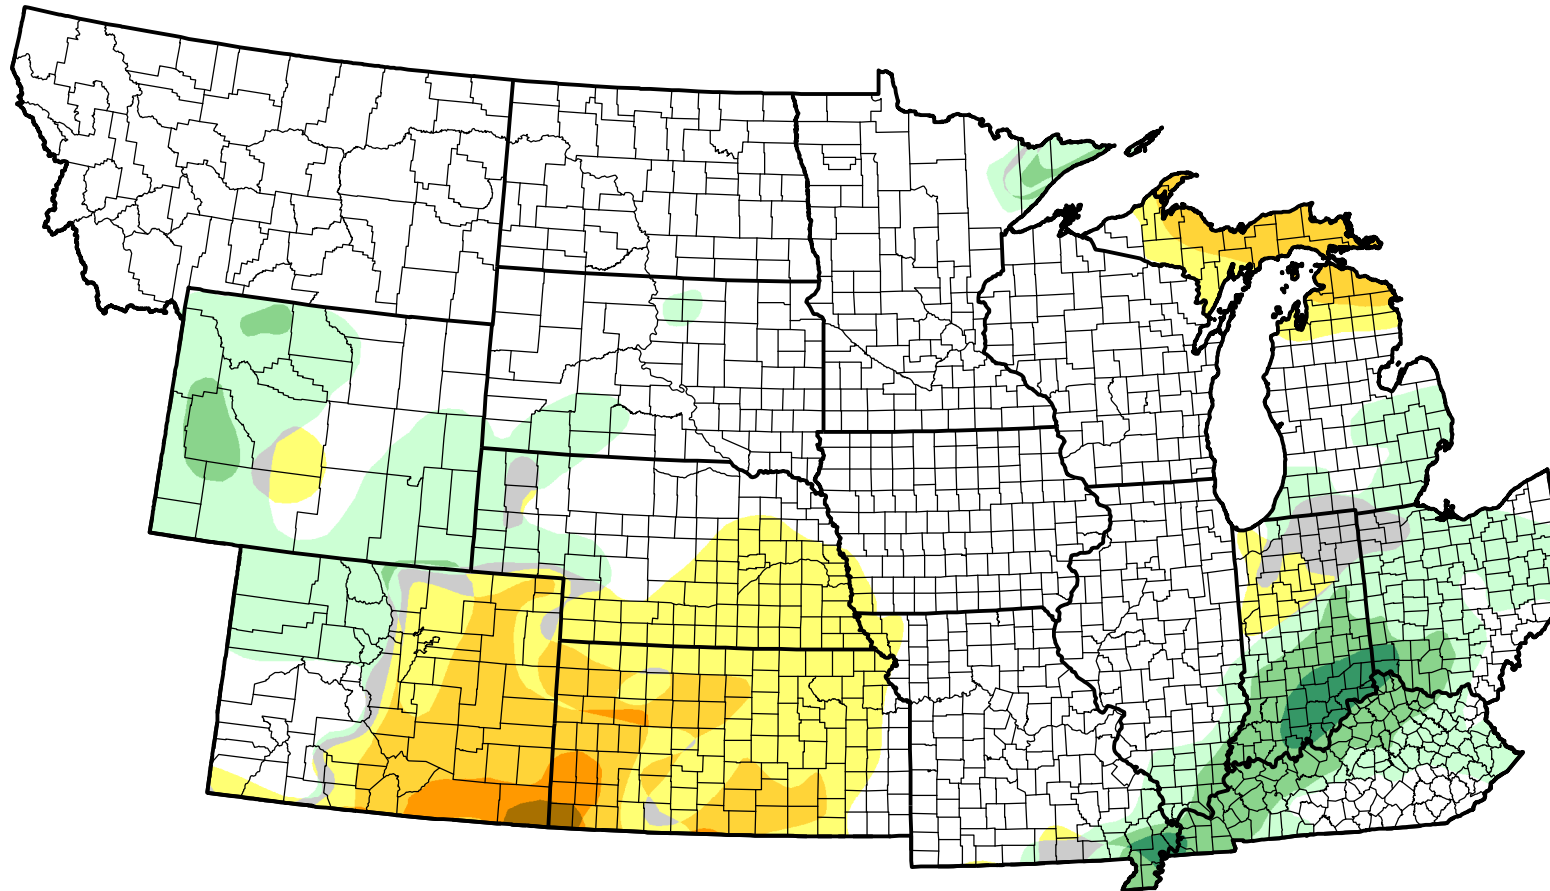

# U.S. Drought Monitor Class Change - NWS Central Start of Water Year

April 19, 2011  
compared to  
September 30, 2010

[droughtmonitor.unl.edu](http://droughtmonitor.unl.edu)

-  5 Class Degradation
-  4 Class Degradation
-  3 Class Degradation
-  2 Class Degradation
-  1 Class Degradation
-  No Change
-  1 Class Improvement
-  2 Class Improvement
-  3 Class Improvement
-  4 Class Improvement
-  5 Class Improvement