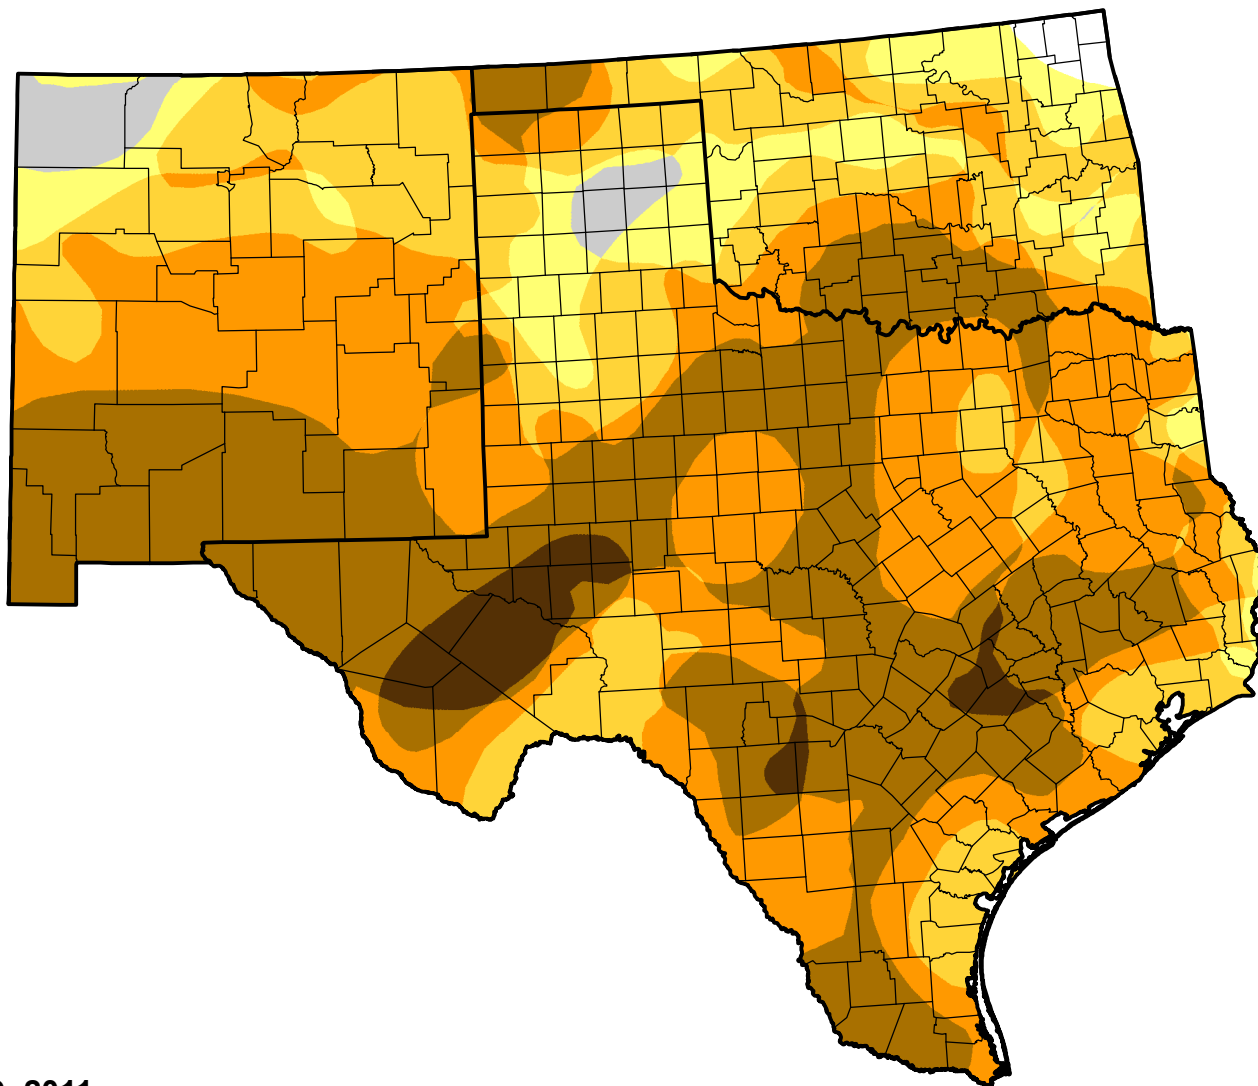

# U.S. Drought Monitor Class Change - Southern Plains RDEWS

26 Week

April 19, 2011  
compared to  
October 21, 2010

[droughtmonitor.unl.edu](http://droughtmonitor.unl.edu)

-  5 Class Degradation
-  4 Class Degradation
-  3 Class Degradation
-  2 Class Degradation
-  1 Class Degradation
-  No Change
-  1 Class Improvement
-  2 Class Improvement
-  3 Class Improvement
-  4 Class Improvement
-  5 Class Improvement