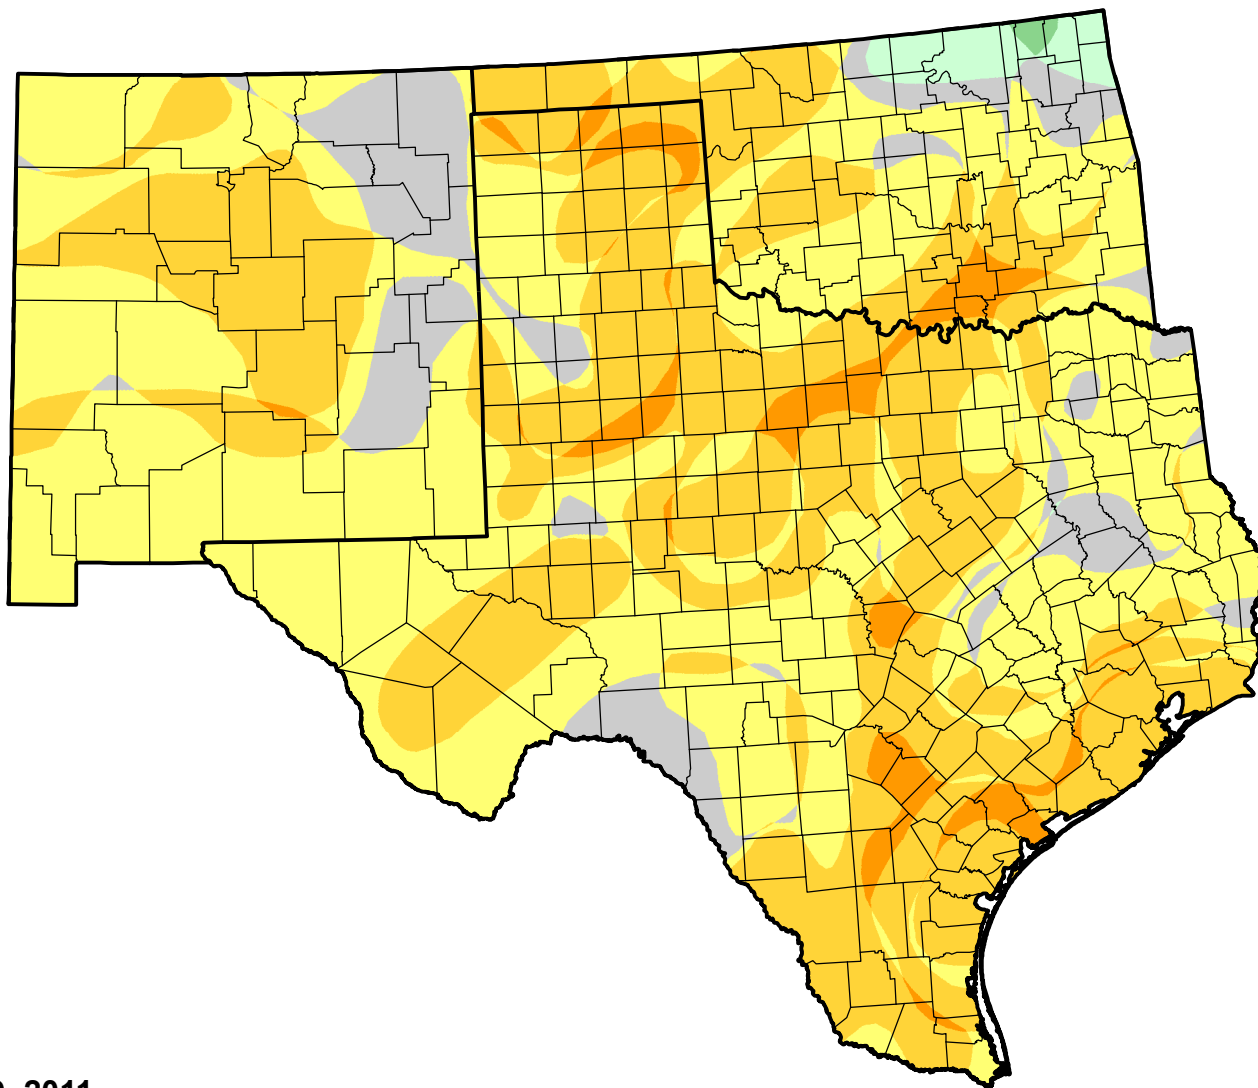

# U.S. Drought Monitor Class Change - Southern Plains RDEWS

8 Week

April 19, 2011  
compared to  
February 24, 2011

[droughtmonitor.unl.edu](http://droughtmonitor.unl.edu)

-  5 Class Degradation
-  4 Class Degradation
-  3 Class Degradation
-  2 Class Degradation
-  1 Class Degradation
-  No Change
-  1 Class Improvement
-  2 Class Improvement
-  3 Class Improvement
-  4 Class Improvement
-  5 Class Improvement