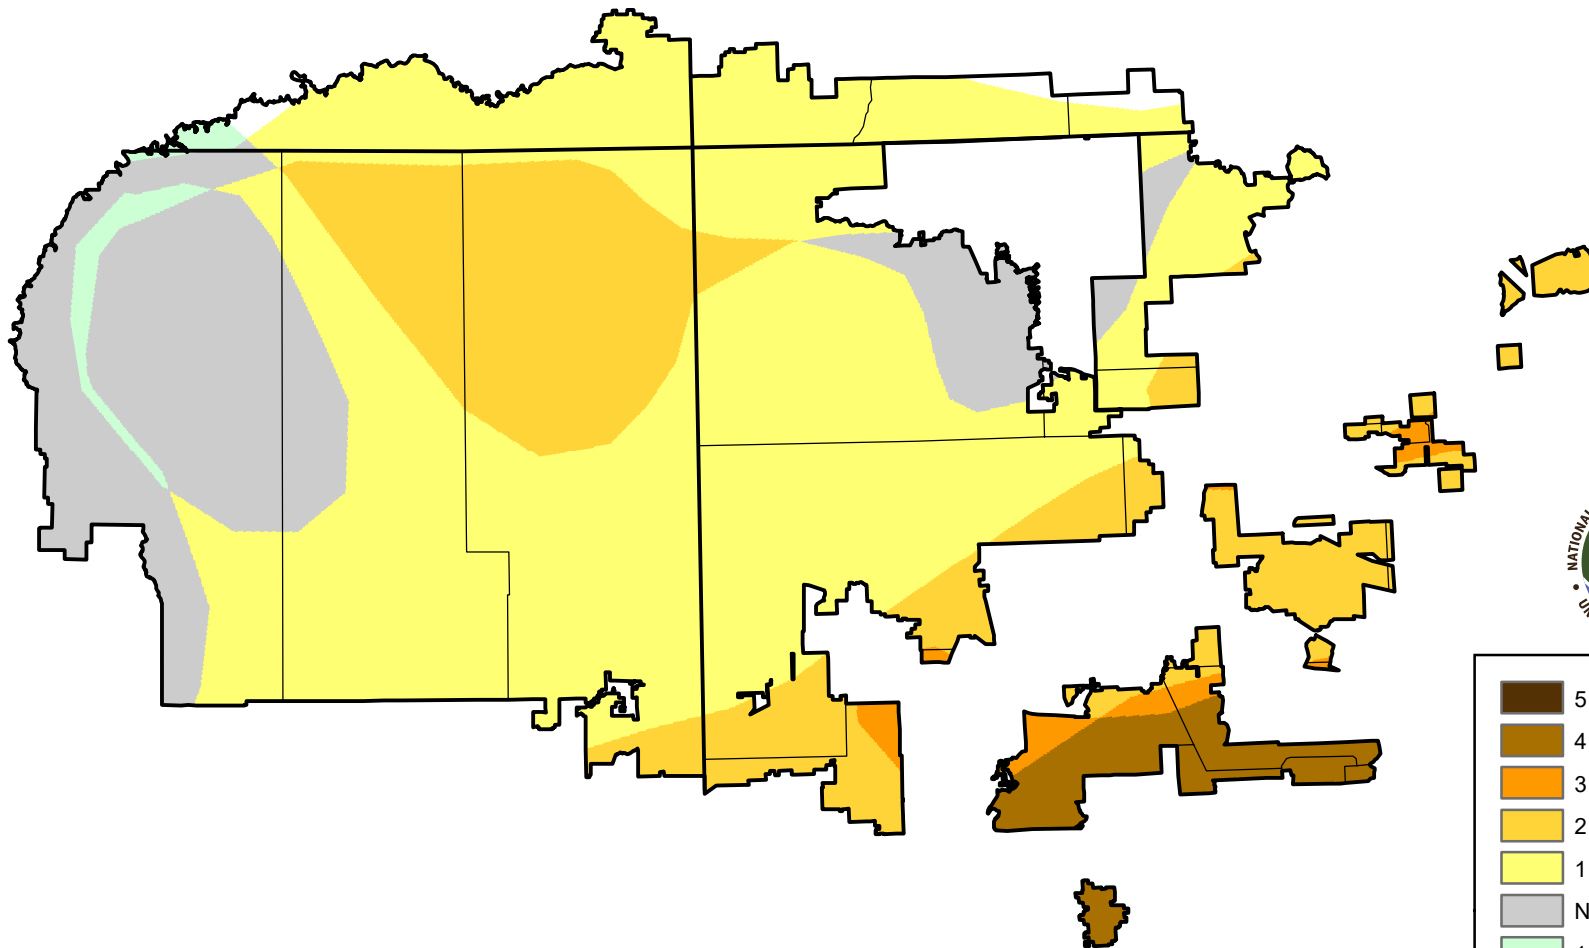

U.S. Drought Monitor Class Change - 4 Corners

26 Week

April 26, 2011
compared to
October 28, 2010

droughtmonitor.unl.edu

- 5 Class Degradation
- 4 Class Degradation
- 3 Class Degradation
- 2 Class Degradation
- 1 Class Degradation
- No Change
- 1 Class Improvement
- 2 Class Improvement
- 3 Class Improvement
- 4 Class Improvement
- 5 Class Improvement