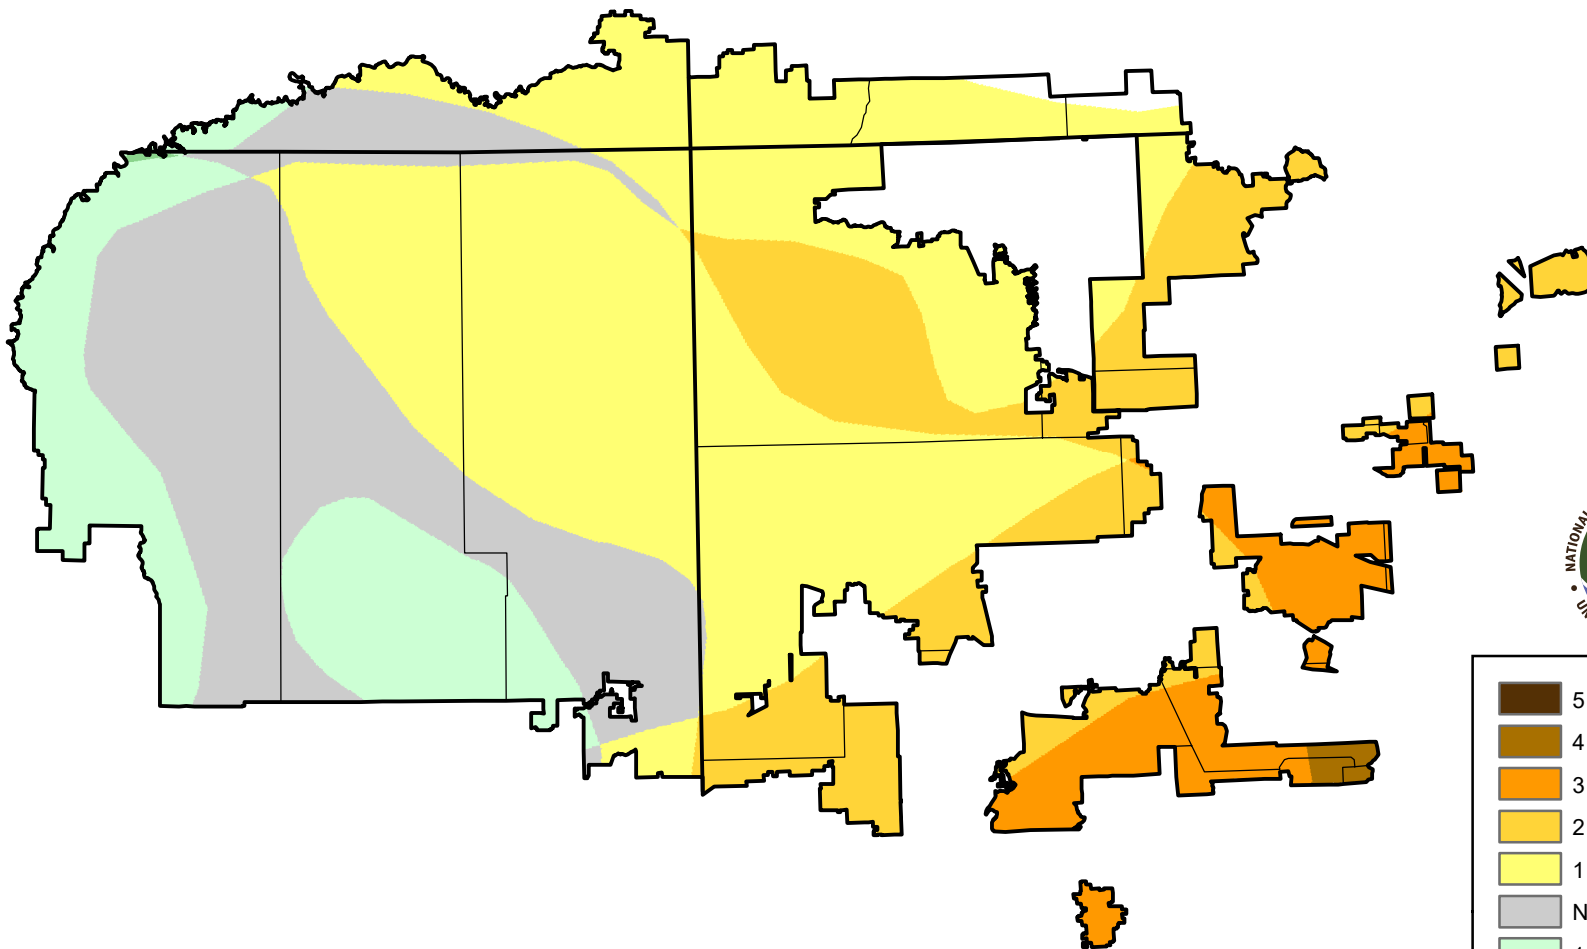

# U.S. Drought Monitor Class Change - 4 Corners

52 Week

April 26, 2011  
compared to  
April 29, 2010

[droughtmonitor.unl.edu](http://droughtmonitor.unl.edu)

- 5 Class Degradation
- 4 Class Degradation
- 3 Class Degradation
- 2 Class Degradation
- 1 Class Degradation
- No Change
- 1 Class Improvement
- 2 Class Improvement
- 3 Class Improvement
- 4 Class Improvement
- 5 Class Improvement