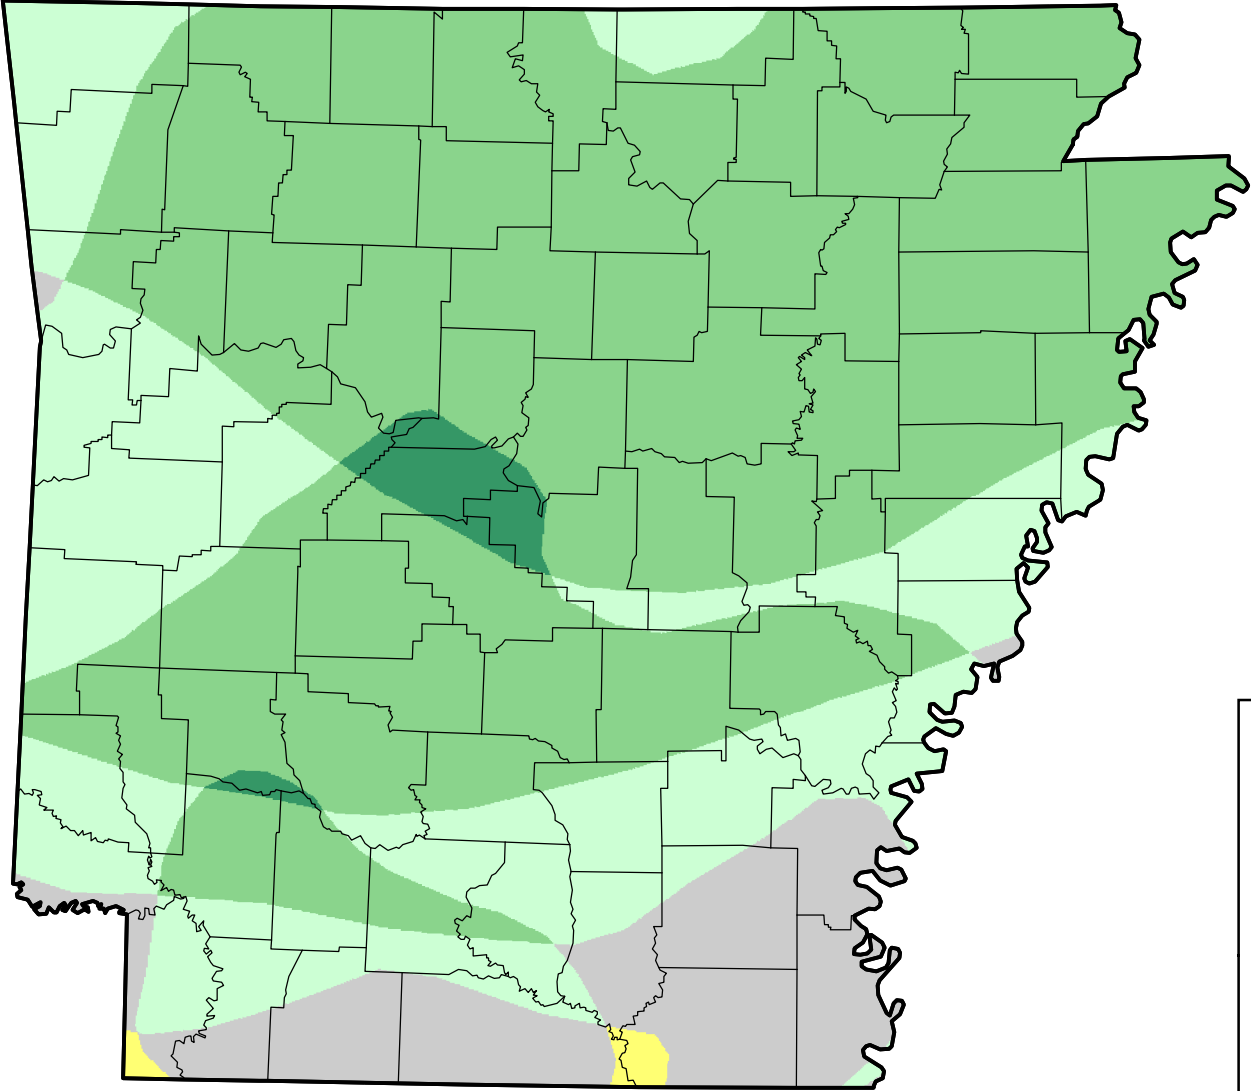

U.S. Drought Monitor Class Change - Arkansas

8 Week

April 26, 2011
compared to
March 3, 2011

droughtmonitor.unl.edu

-  5 Class Degradation
-  4 Class Degradation
-  3 Class Degradation
-  2 Class Degradation
-  1 Class Degradation
-  No Change
-  1 Class Improvement
-  2 Class Improvement
-  3 Class Improvement
-  4 Class Improvement
-  5 Class Improvement