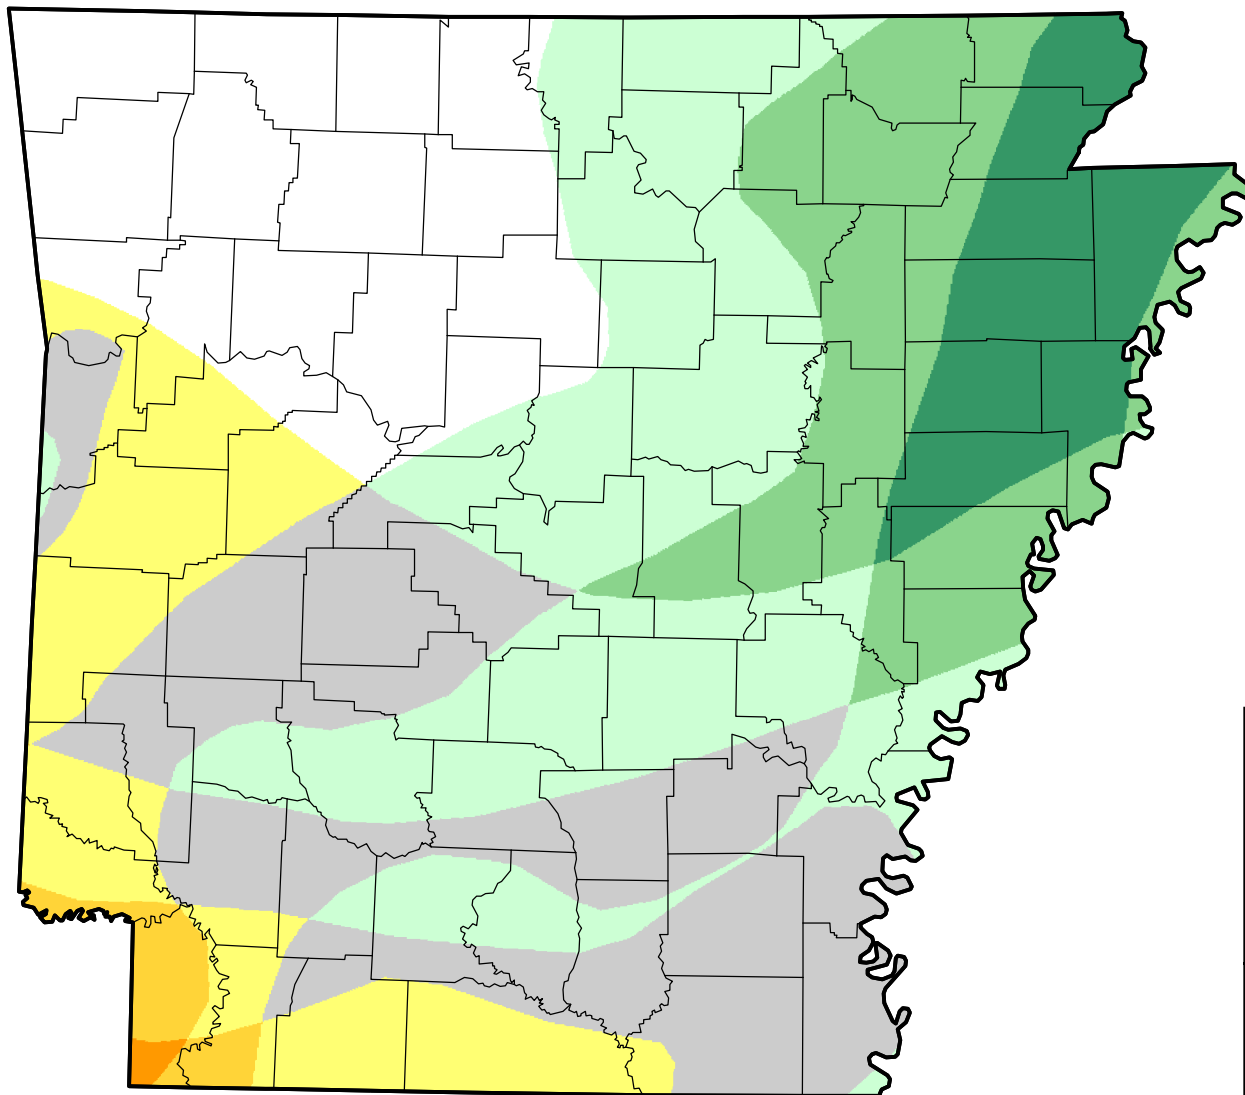

U.S. Drought Monitor Class Change - Arkansas

Start of Water Year

April 26, 2011
compared to
September 30, 2010

droughtmonitor.unl.edu

-  5 Class Degradation
-  4 Class Degradation
-  3 Class Degradation
-  2 Class Degradation
-  1 Class Degradation
-  No Change
-  1 Class Improvement
-  2 Class Improvement
-  3 Class Improvement
-  4 Class Improvement
-  5 Class Improvement