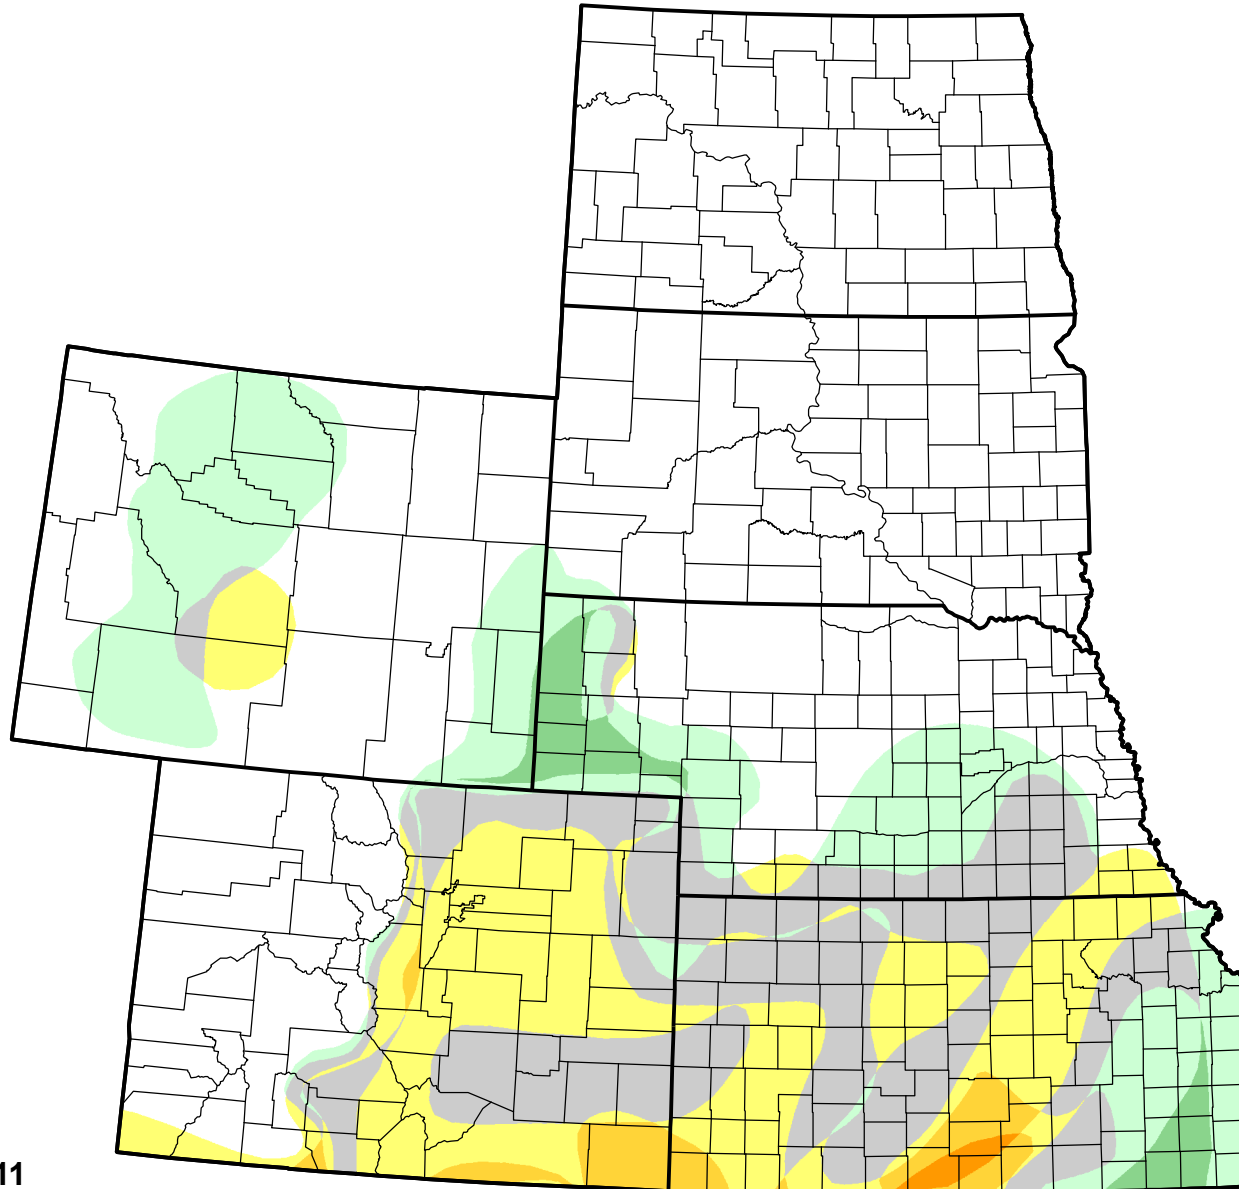

# U.S. Drought Monitor Class Change - High Plains

## 13 Week

April 26, 2011  
compared to  
January 27, 2011

[droughtmonitor.unl.edu](http://droughtmonitor.unl.edu)