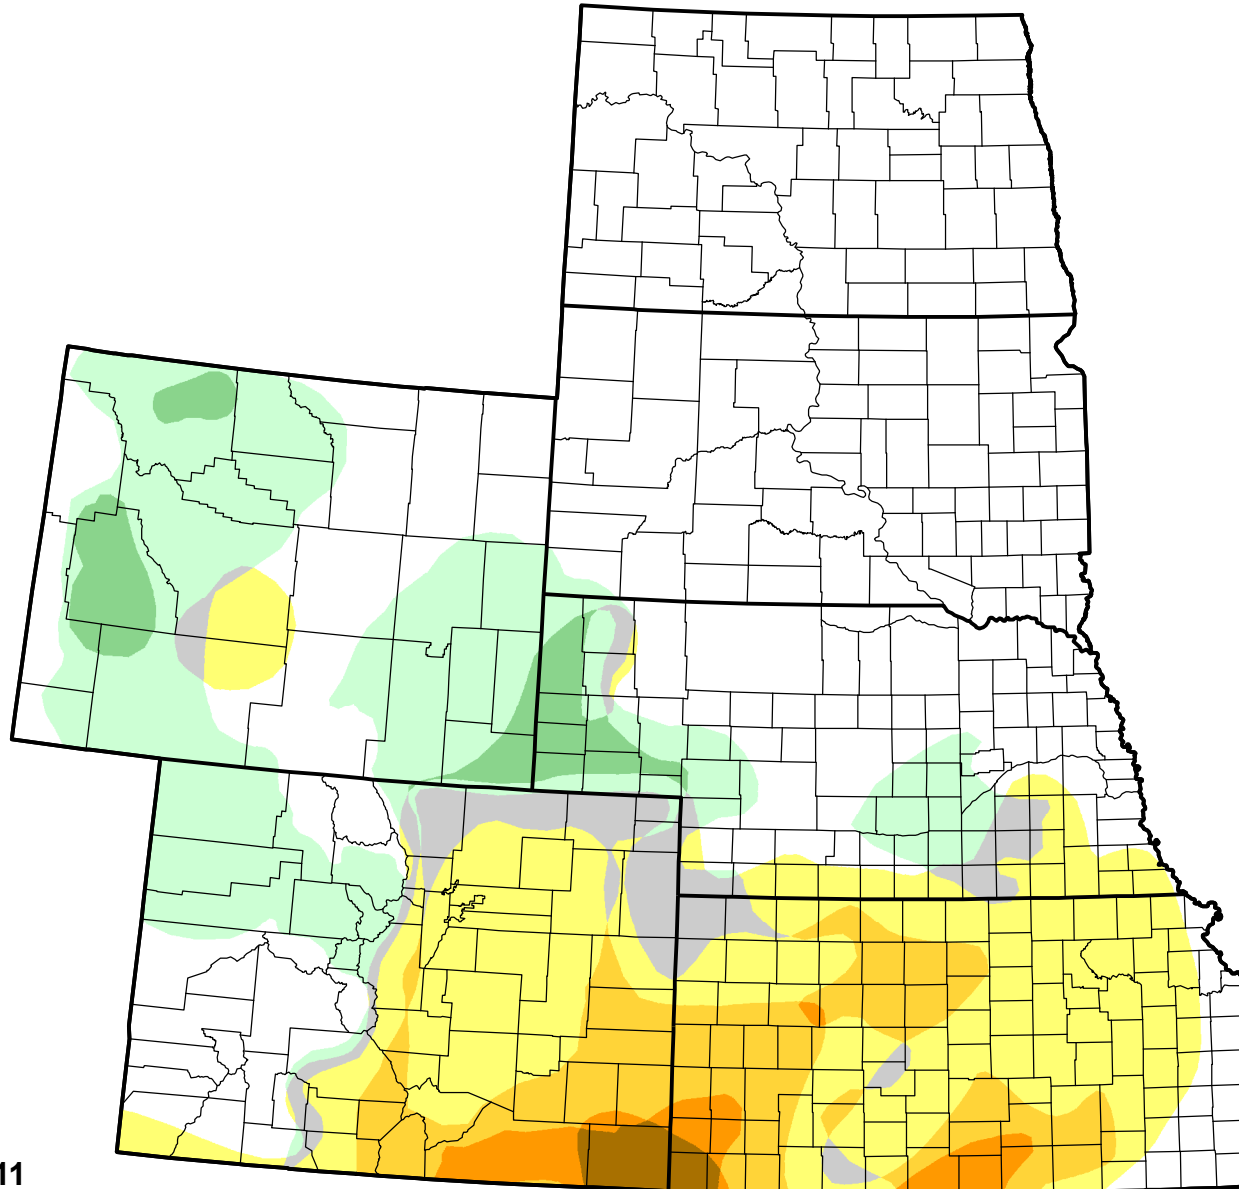

U.S. Drought Monitor Class Change - High Plains

26 Week

April 26, 2011
compared to
October 28, 2010

droughtmonitor.unl.edu

- 5 Class Degradation
- 4 Class Degradation
- 3 Class Degradation
- 2 Class Degradation
- 1 Class Degradation
- No Change
- 1 Class Improvement
- 2 Class Improvement
- 3 Class Improvement
- 4 Class Improvement
- 5 Class Improvement