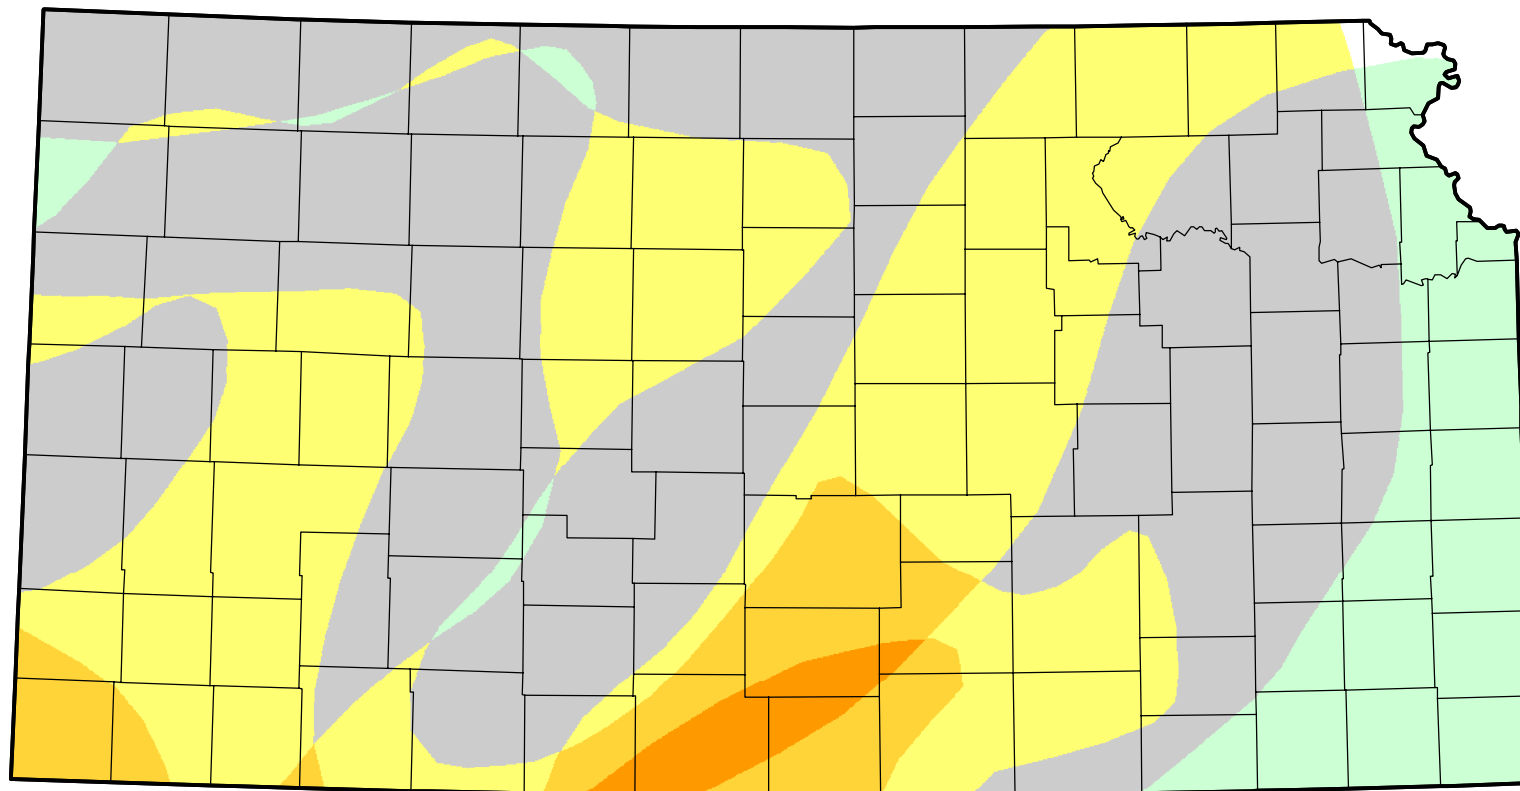

U.S. Drought Monitor Class Change - Kansas

Start of Calendar Year

April 26, 2011
compared to
January 6, 2011

droughtmonitor.unl.edu

- 5 Class Degradation
- 4 Class Degradation
- 3 Class Degradation
- 2 Class Degradation
- 1 Class Degradation
- No Change
- 1 Class Improvement
- 2 Class Improvement
- 3 Class Improvement
- 4 Class Improvement
- 5 Class Improvement