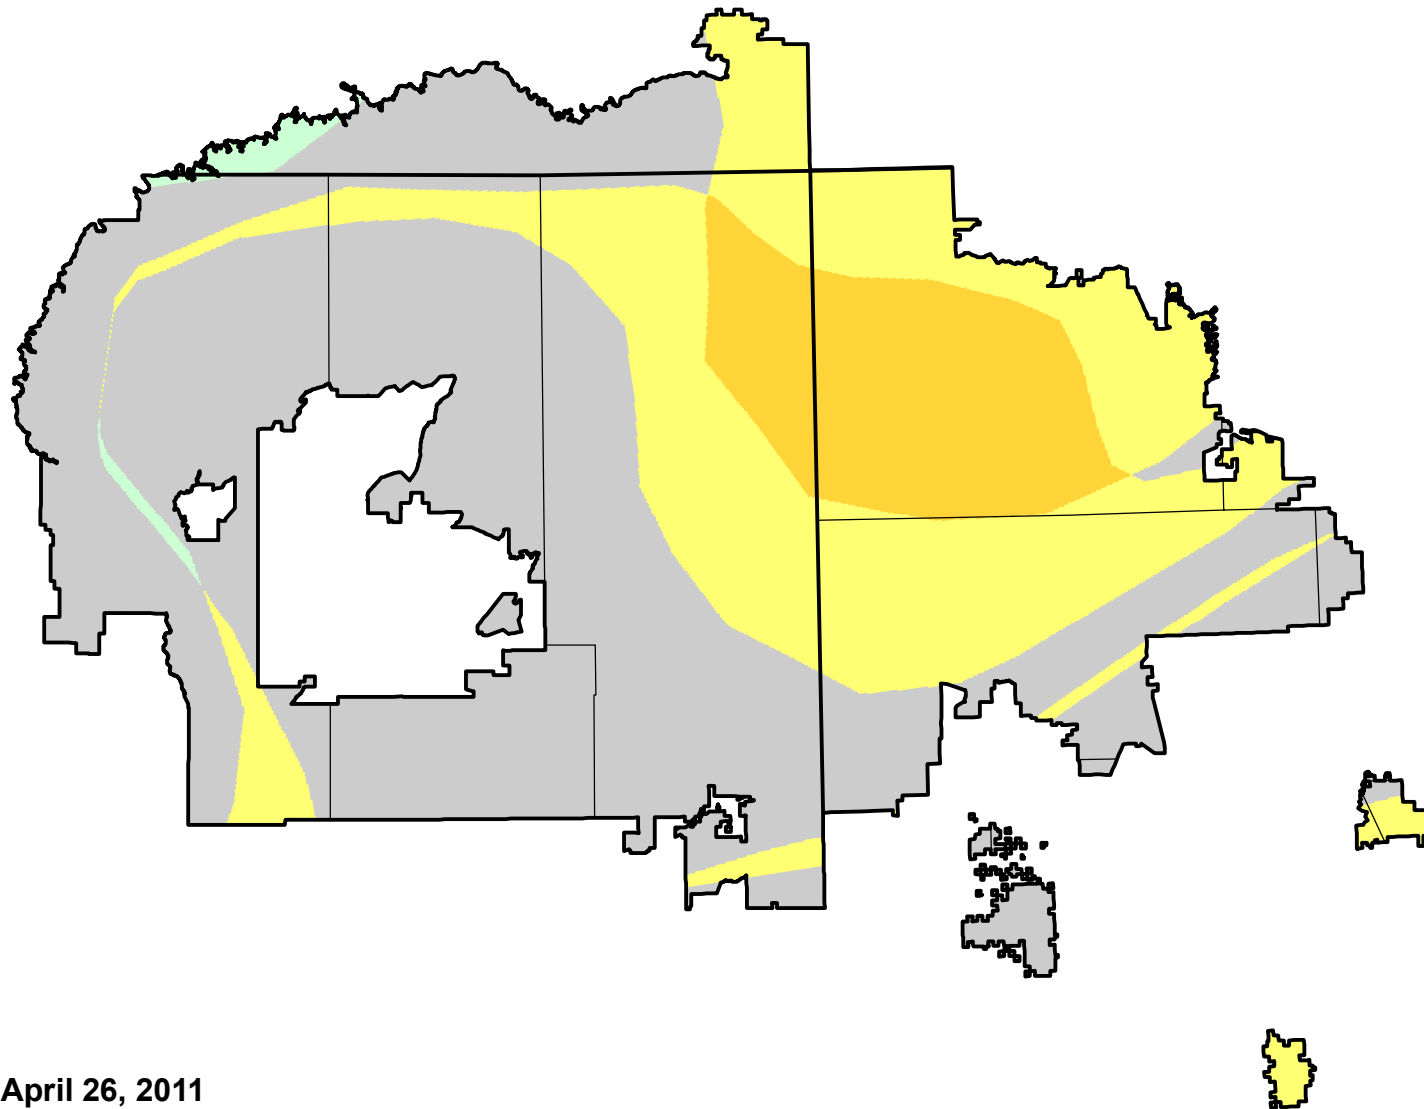

U.S. Drought Monitor Class Change - Navajo

4 Week

April 26, 2011
compared to
March 31, 2011

droughtmonitor.unl.edu

- | | |
|---|---------------------|
|  | 5 Class Degradation |
|  | 4 Class Degradation |
|  | 3 Class Degradation |
|  | 2 Class Degradation |
|  | 1 Class Degradation |
|  | No Change |
|  | 1 Class Improvement |
|  | 2 Class Improvement |
|  | 3 Class Improvement |
|  | 4 Class Improvement |
|  | 5 Class Improvement |