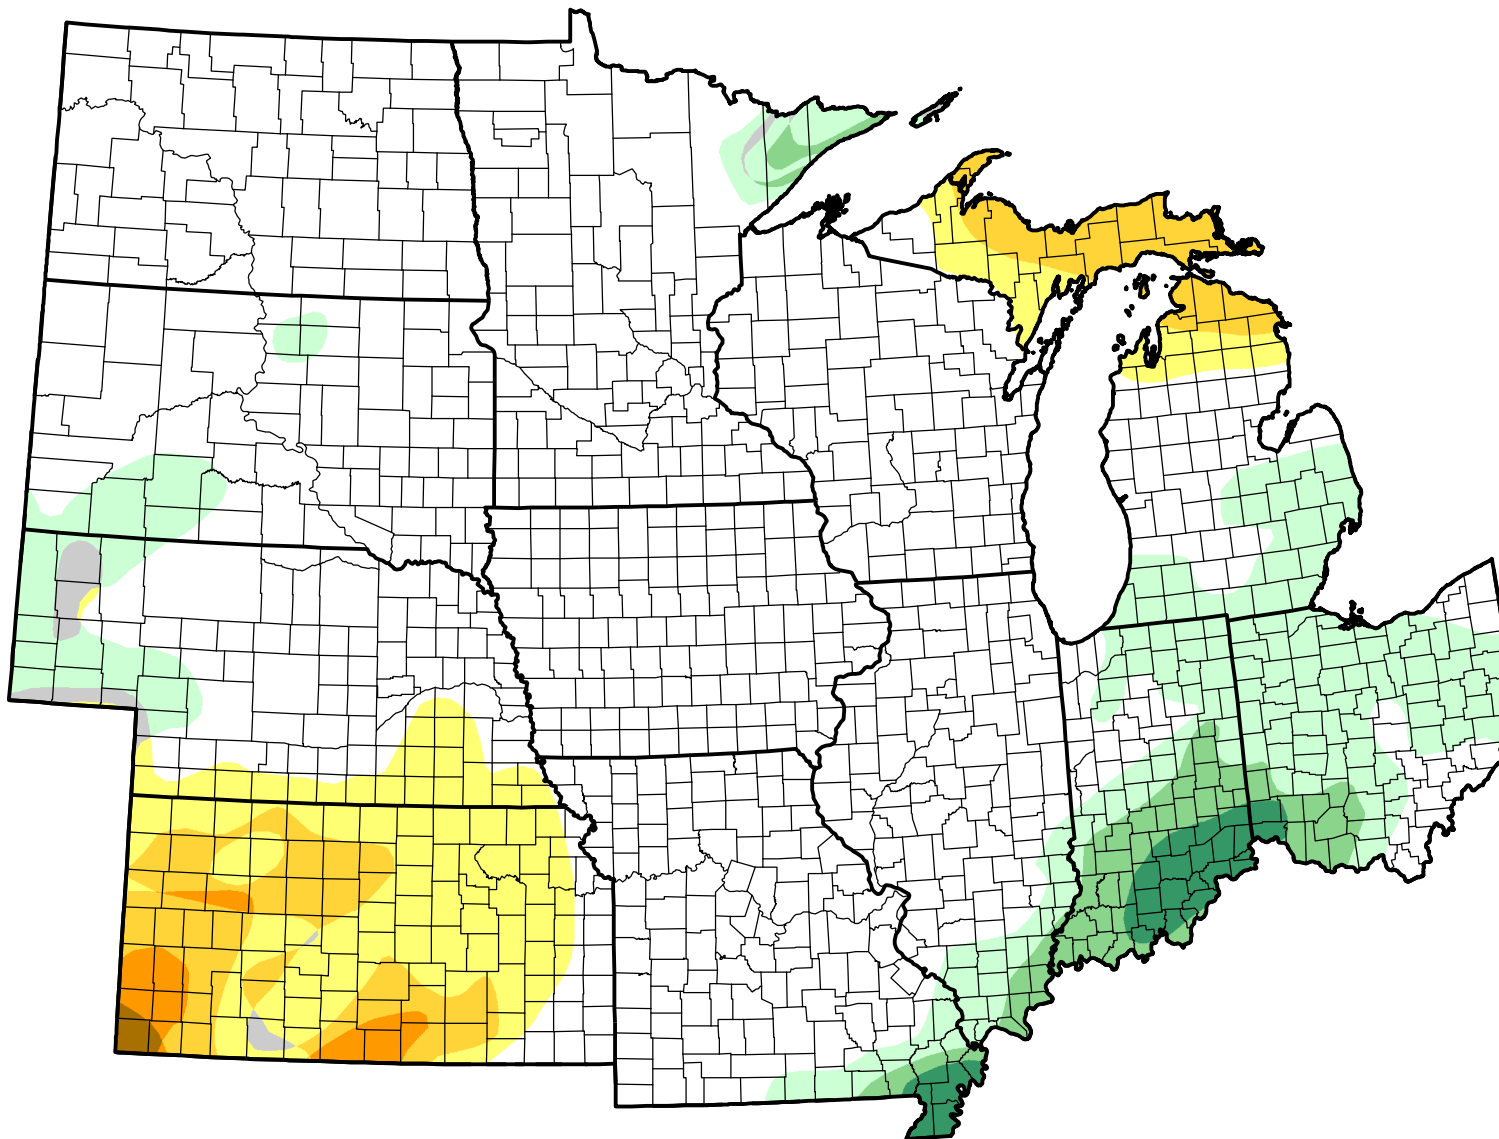

# U.S. Drought Monitor Class Change - U2U North Central States

## Start of Water Year

April 26, 2011  
compared to  
September 30, 2010

[droughtmonitor.unl.edu](http://droughtmonitor.unl.edu)

- 5 Class Degradation
- 4 Class Degradation
- 3 Class Degradation
- 2 Class Degradation
- 1 Class Degradation
- No Change
- 1 Class Improvement
- 2 Class Improvement
- 3 Class Improvement
- 4 Class Improvement
- 5 Class Improvement