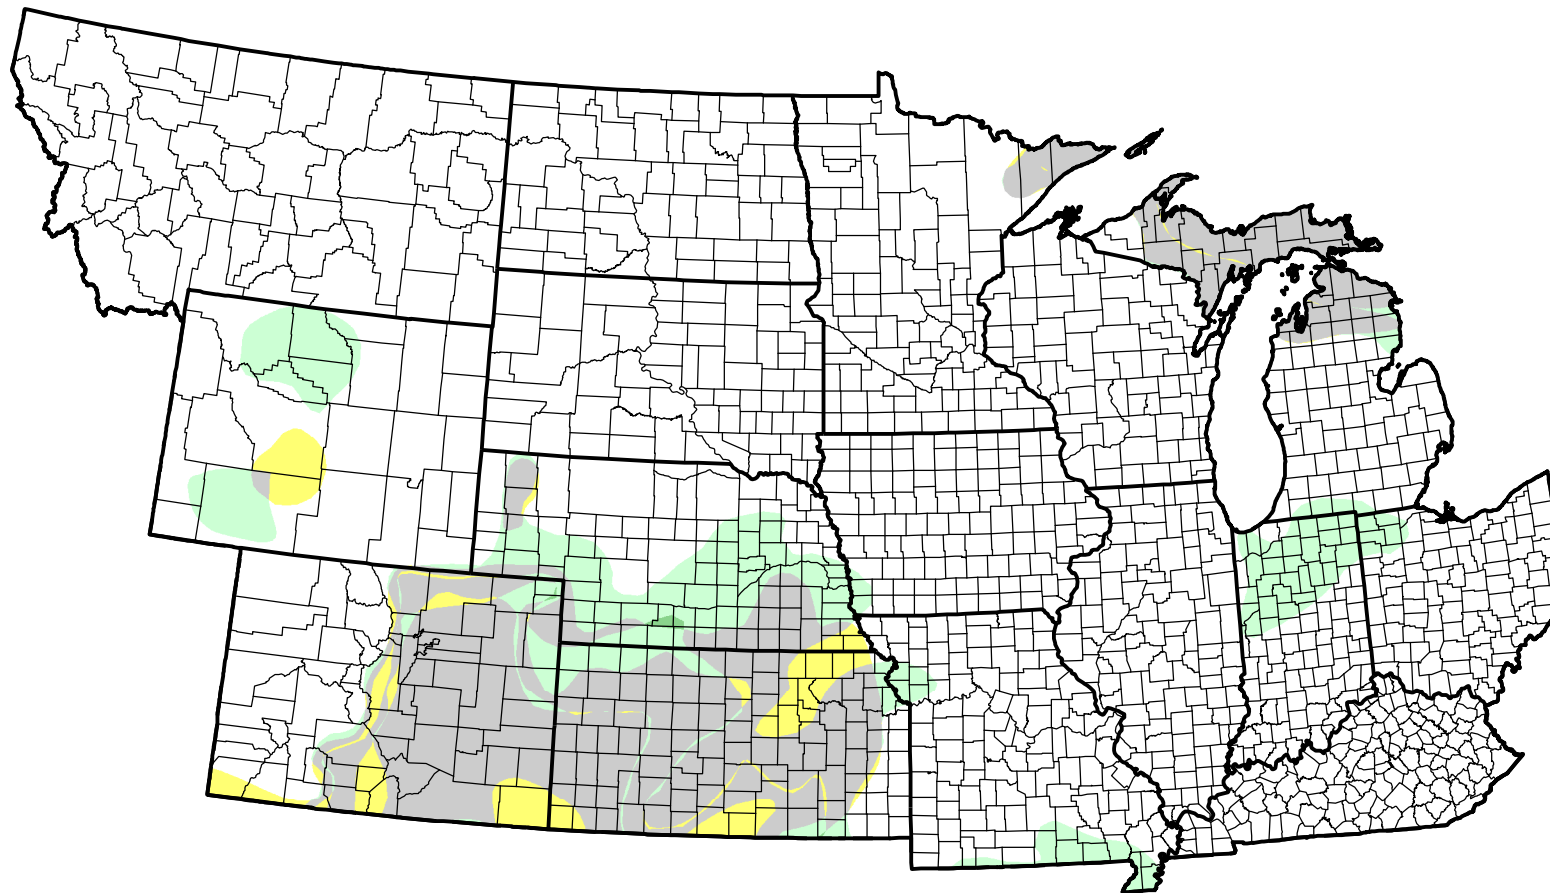

U.S. Drought Monitor Class Change - NWS Central 4 Week

April 26, 2011
compared to
March 31, 2011

droughtmonitor.unl.edu

-  5 Class Degradation
-  4 Class Degradation
-  3 Class Degradation
-  2 Class Degradation
-  1 Class Degradation
-  No Change
-  1 Class Improvement
-  2 Class Improvement
-  3 Class Improvement
-  4 Class Improvement
-  5 Class Improvement