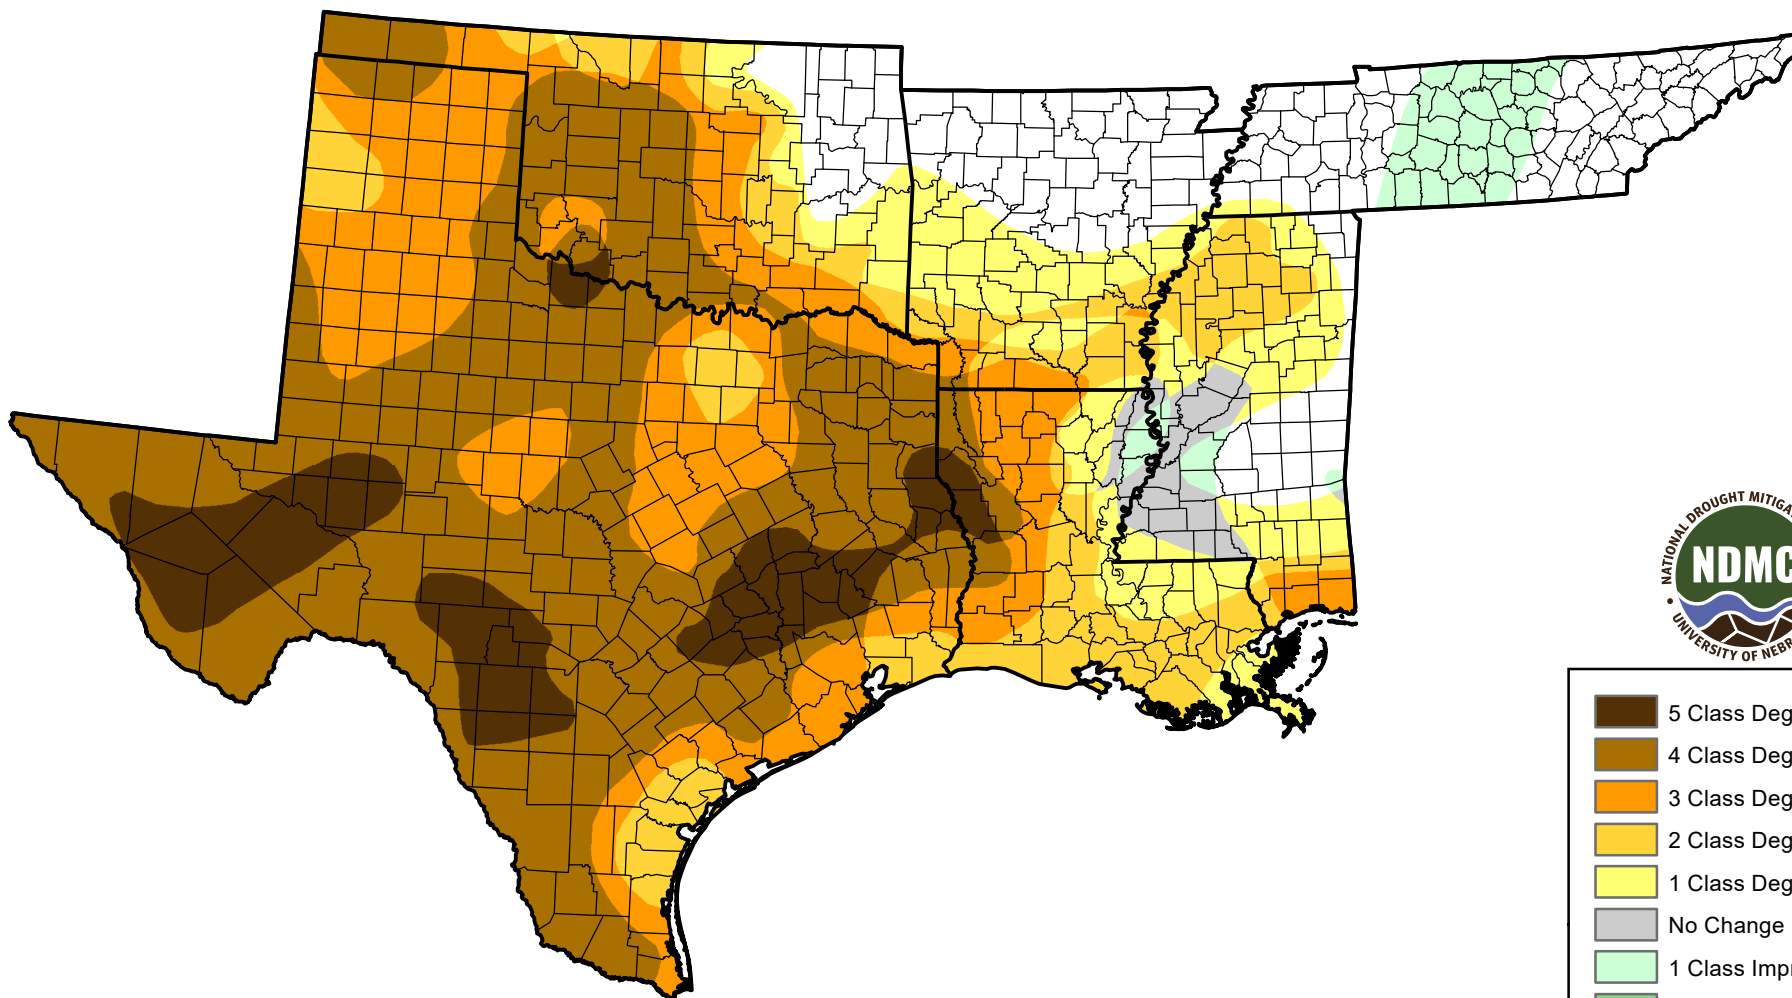

U.S. Drought Monitor Class Change - South

52 Week

April 26, 2011
compared to
April 29, 2010

droughtmonitor.unl.edu

-  5 Class Degradation
-  4 Class Degradation
-  3 Class Degradation
-  2 Class Degradation
-  1 Class Degradation
-  No Change
-  1 Class Improvement
-  2 Class Improvement
-  3 Class Improvement
-  4 Class Improvement
-  5 Class Improvement