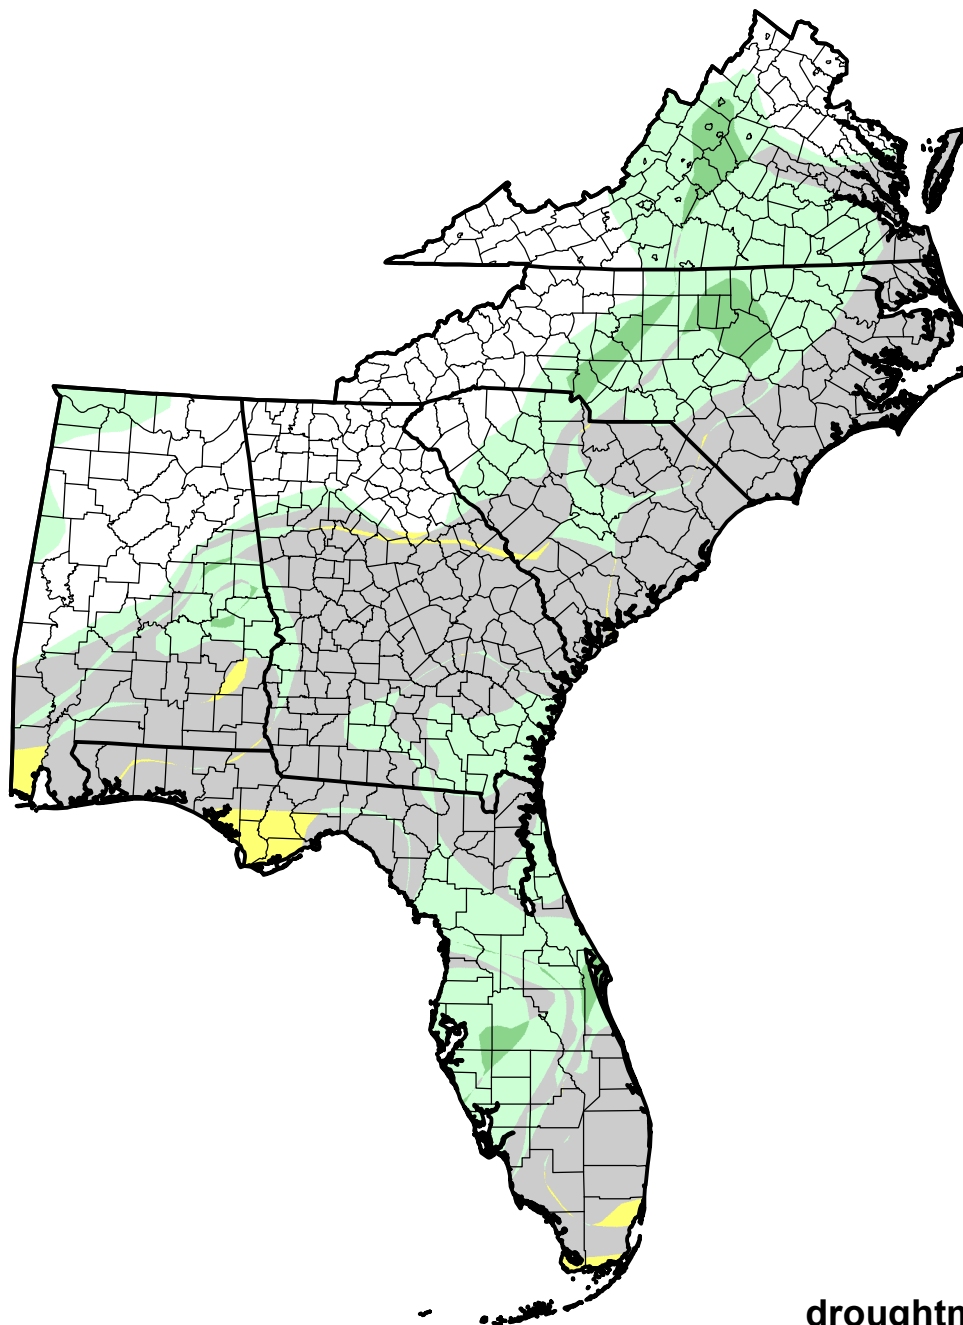

U.S. Drought Monitor Class Change - Southeast

4 Week

April 26, 2011
compared to
March 31, 2011

droughtmonitor.unl.edu