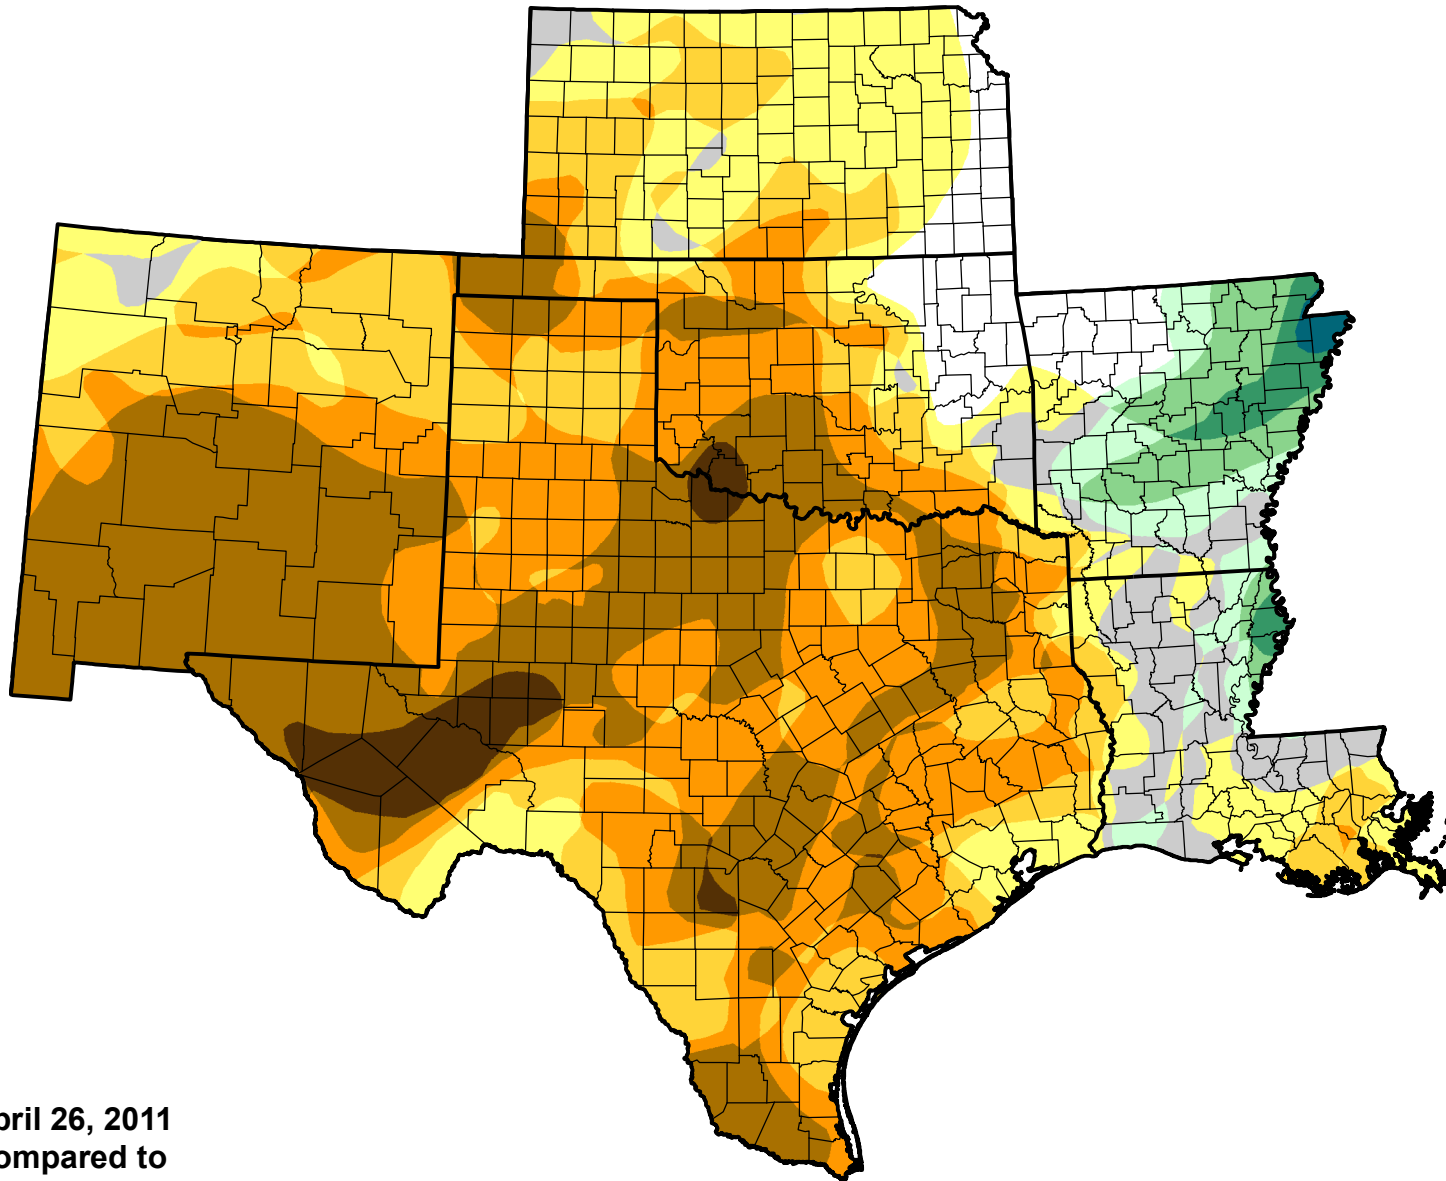

U.S. Drought Monitor Class Change - SCIPP

26 Week

April 26, 2011
compared to
October 28, 2010

droughtmonitor.unl.edu

- 5 Class Degradation
- 4 Class Degradation
- 3 Class Degradation
- 2 Class Degradation
- 1 Class Degradation
- No Change
- 1 Class Improvement
- 2 Class Improvement
- 3 Class Improvement
- 4 Class Improvement
- 5 Class Improvement