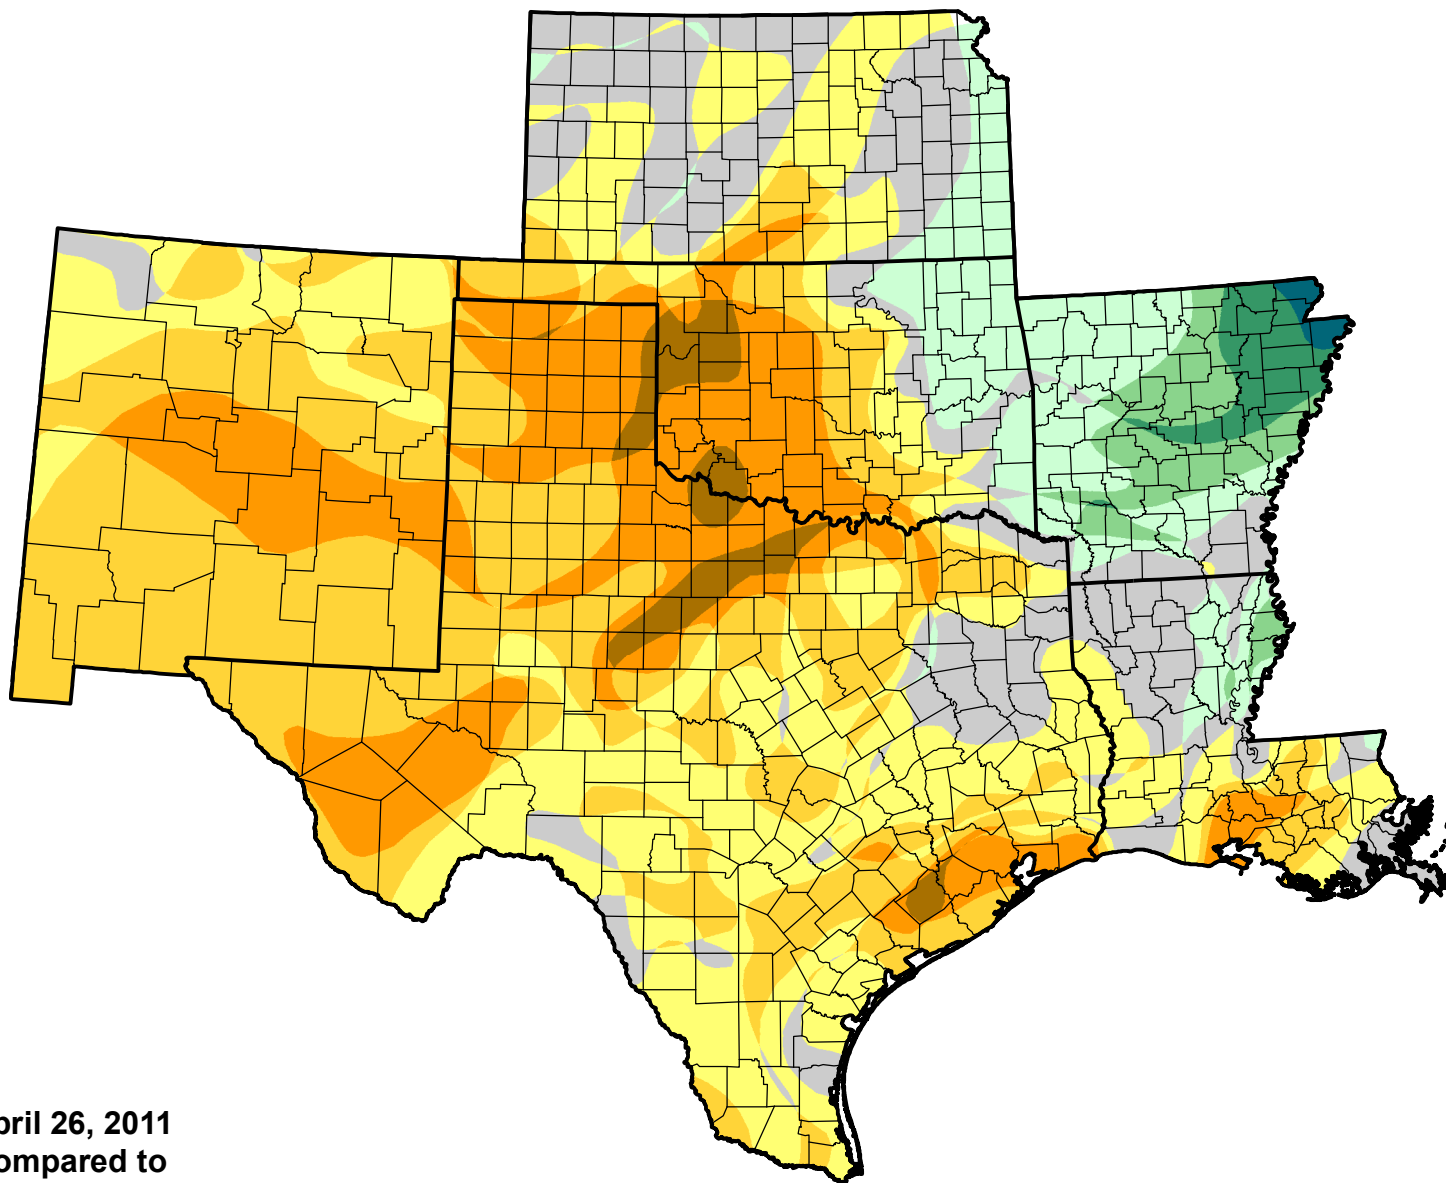

U.S. Drought Monitor Class Change - SCIPP

Start of Calendar Year

April 26, 2011
compared to
January 6, 2011

droughtmonitor.unl.edu

-  5 Class Degradation
-  4 Class Degradation
-  3 Class Degradation
-  2 Class Degradation
-  1 Class Degradation
-  No Change
-  1 Class Improvement
-  2 Class Improvement
-  3 Class Improvement
-  4 Class Improvement
-  5 Class Improvement