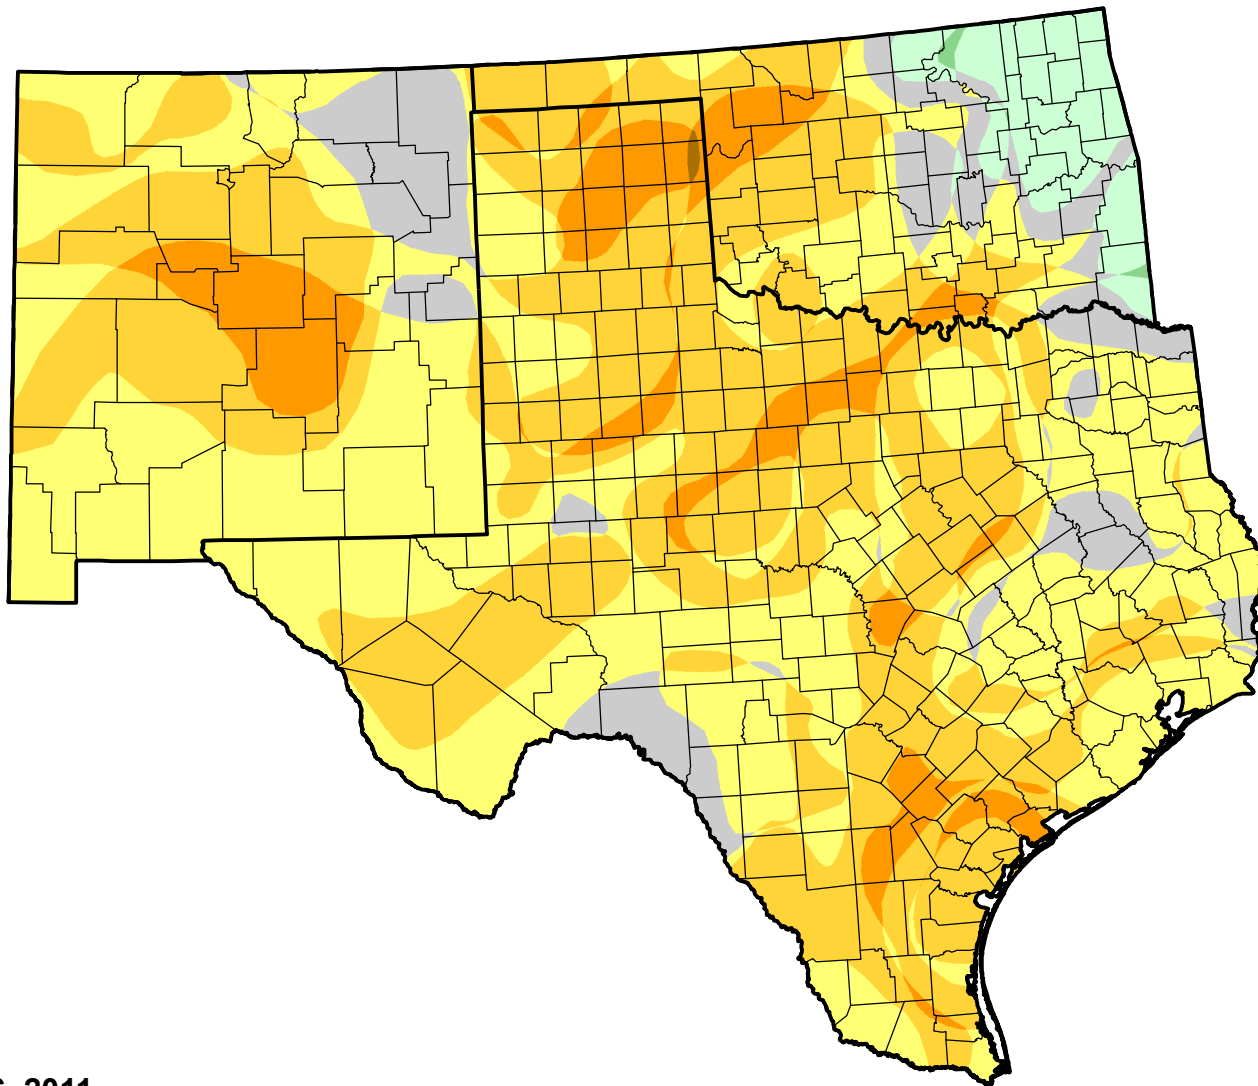

U.S. Drought Monitor Class Change - Southern Plains RDEWS

8 Week

April 26, 2011
compared to
March 3, 2011

droughtmonitor.unl.edu

-  5 Class Degradation
-  4 Class Degradation
-  3 Class Degradation
-  2 Class Degradation
-  1 Class Degradation
-  No Change
-  1 Class Improvement
-  2 Class Improvement
-  3 Class Improvement
-  4 Class Improvement
-  5 Class Improvement