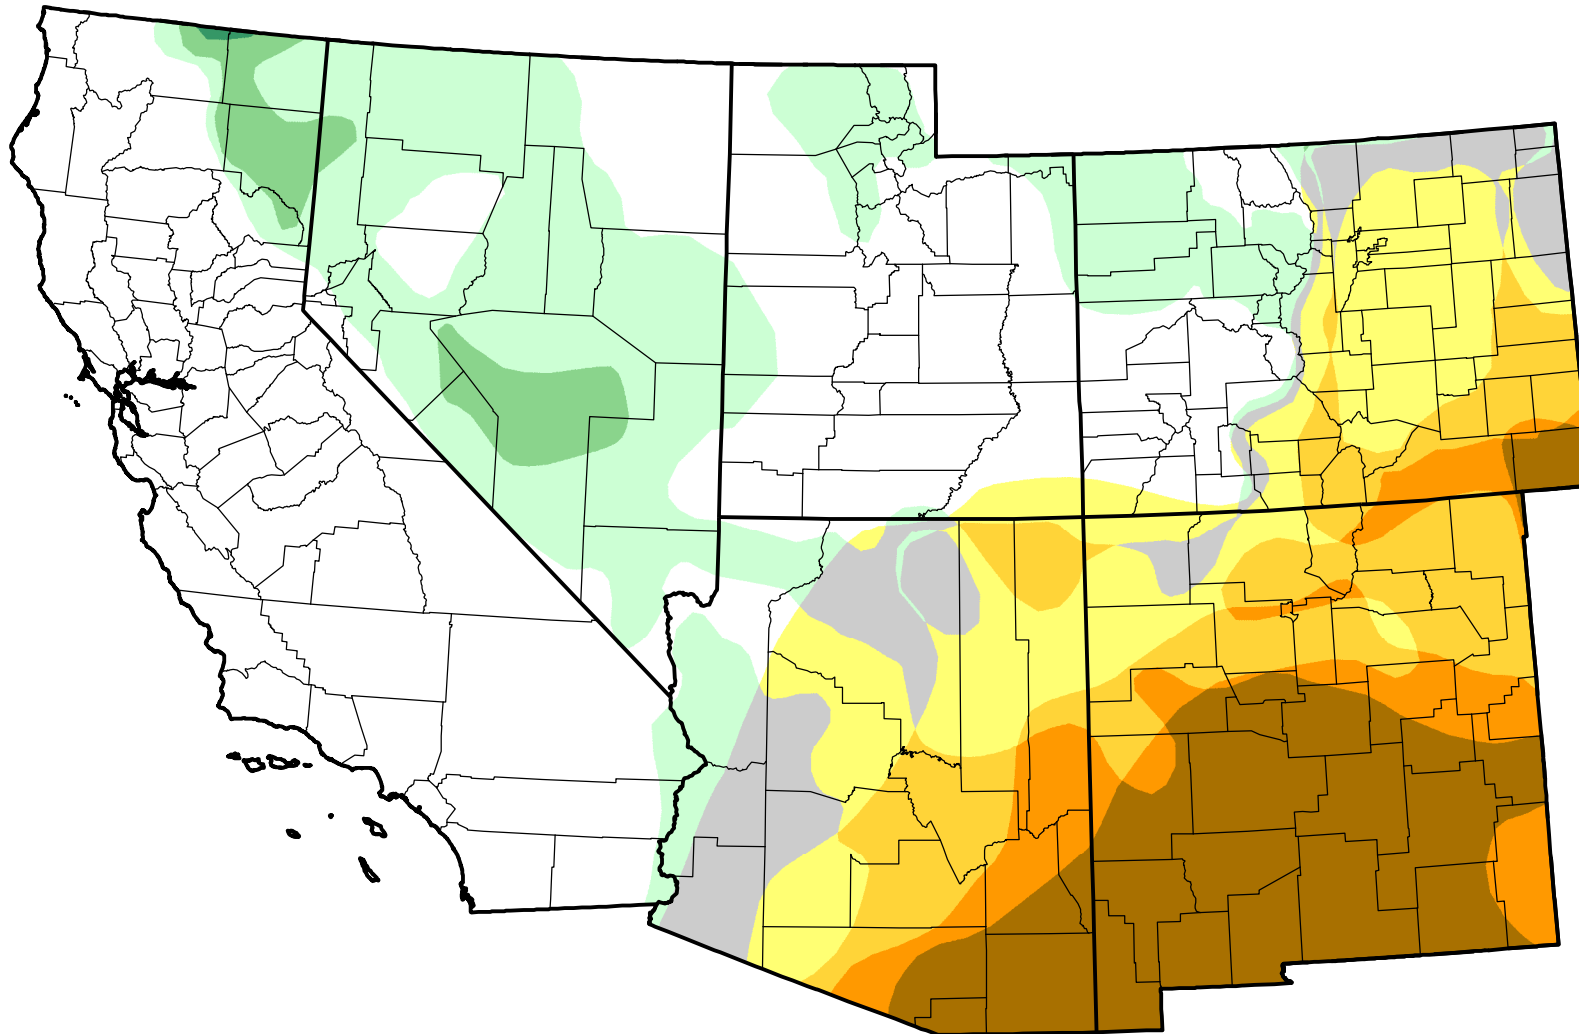

U.S. Drought Monitor Class Change - Southwest

26 Week

April 26, 2011
compared to
October 28, 2010

droughtmonitor.unl.edu

-  5 Class Degradation
-  4 Class Degradation
-  3 Class Degradation
-  2 Class Degradation
-  1 Class Degradation
-  No Change
-  1 Class Improvement
-  2 Class Improvement
-  3 Class Improvement
-  4 Class Improvement
-  5 Class Improvement