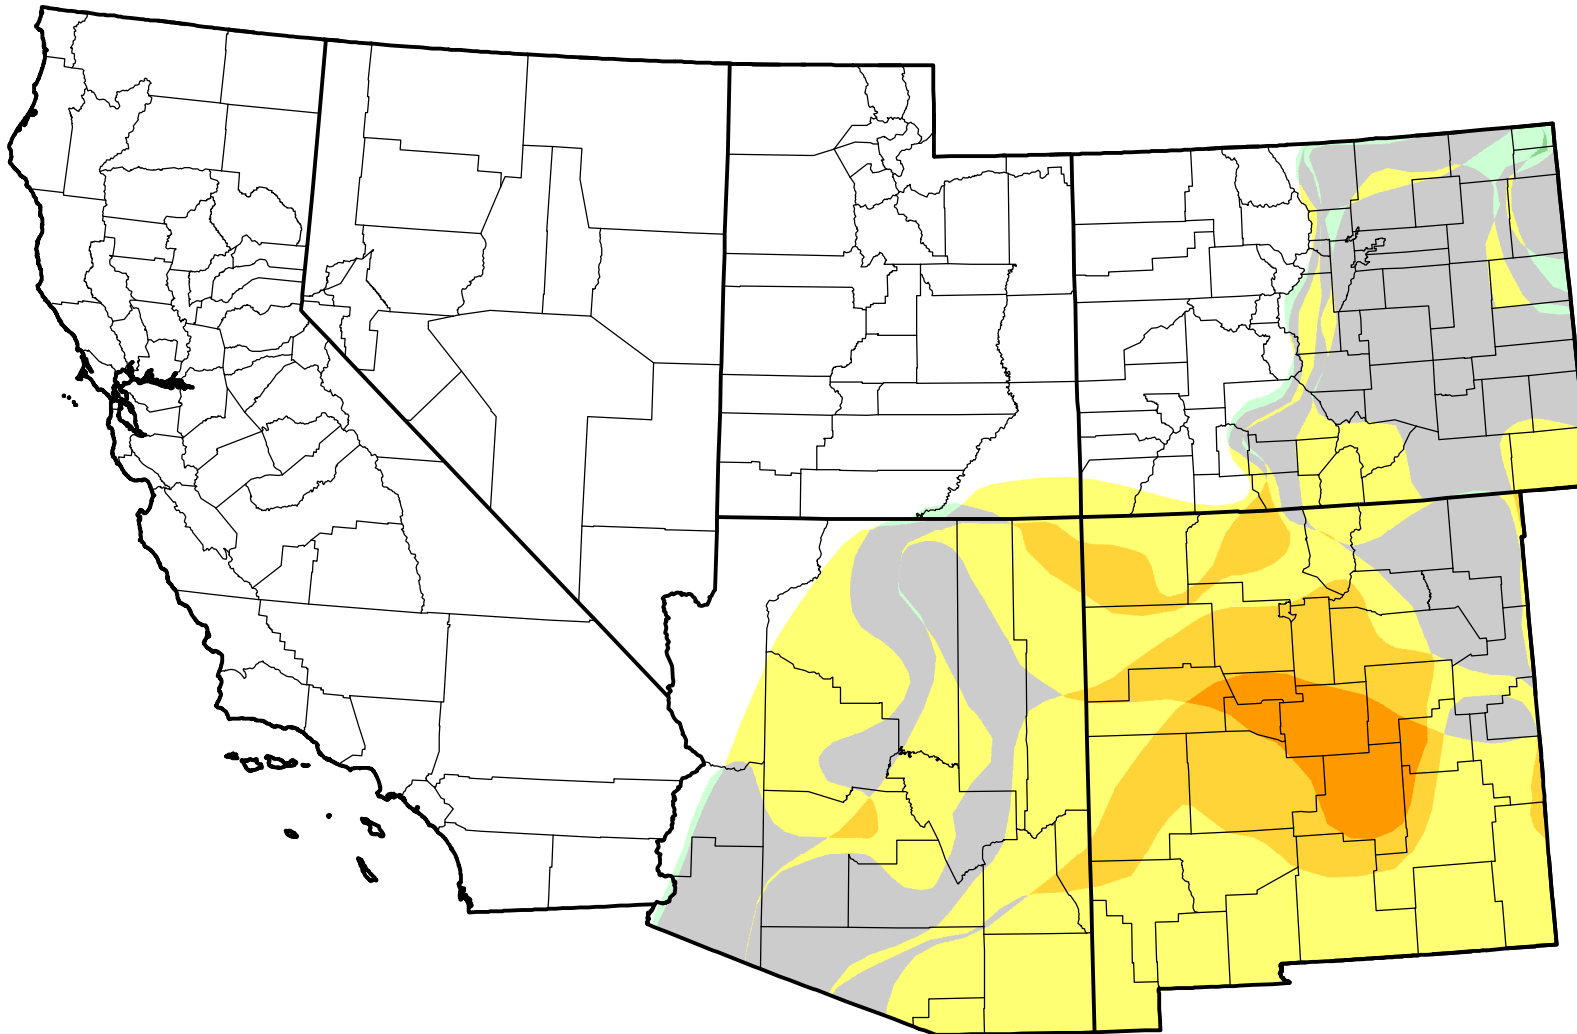

U.S. Drought Monitor Class Change - Southwest

8 Week

April 26, 2011
compared to
March 3, 2011

droughtmonitor.unl.edu

-  5 Class Degradation
-  4 Class Degradation
-  3 Class Degradation
-  2 Class Degradation
-  1 Class Degradation
-  No Change
-  1 Class Improvement
-  2 Class Improvement
-  3 Class Improvement
-  4 Class Improvement
-  5 Class Improvement