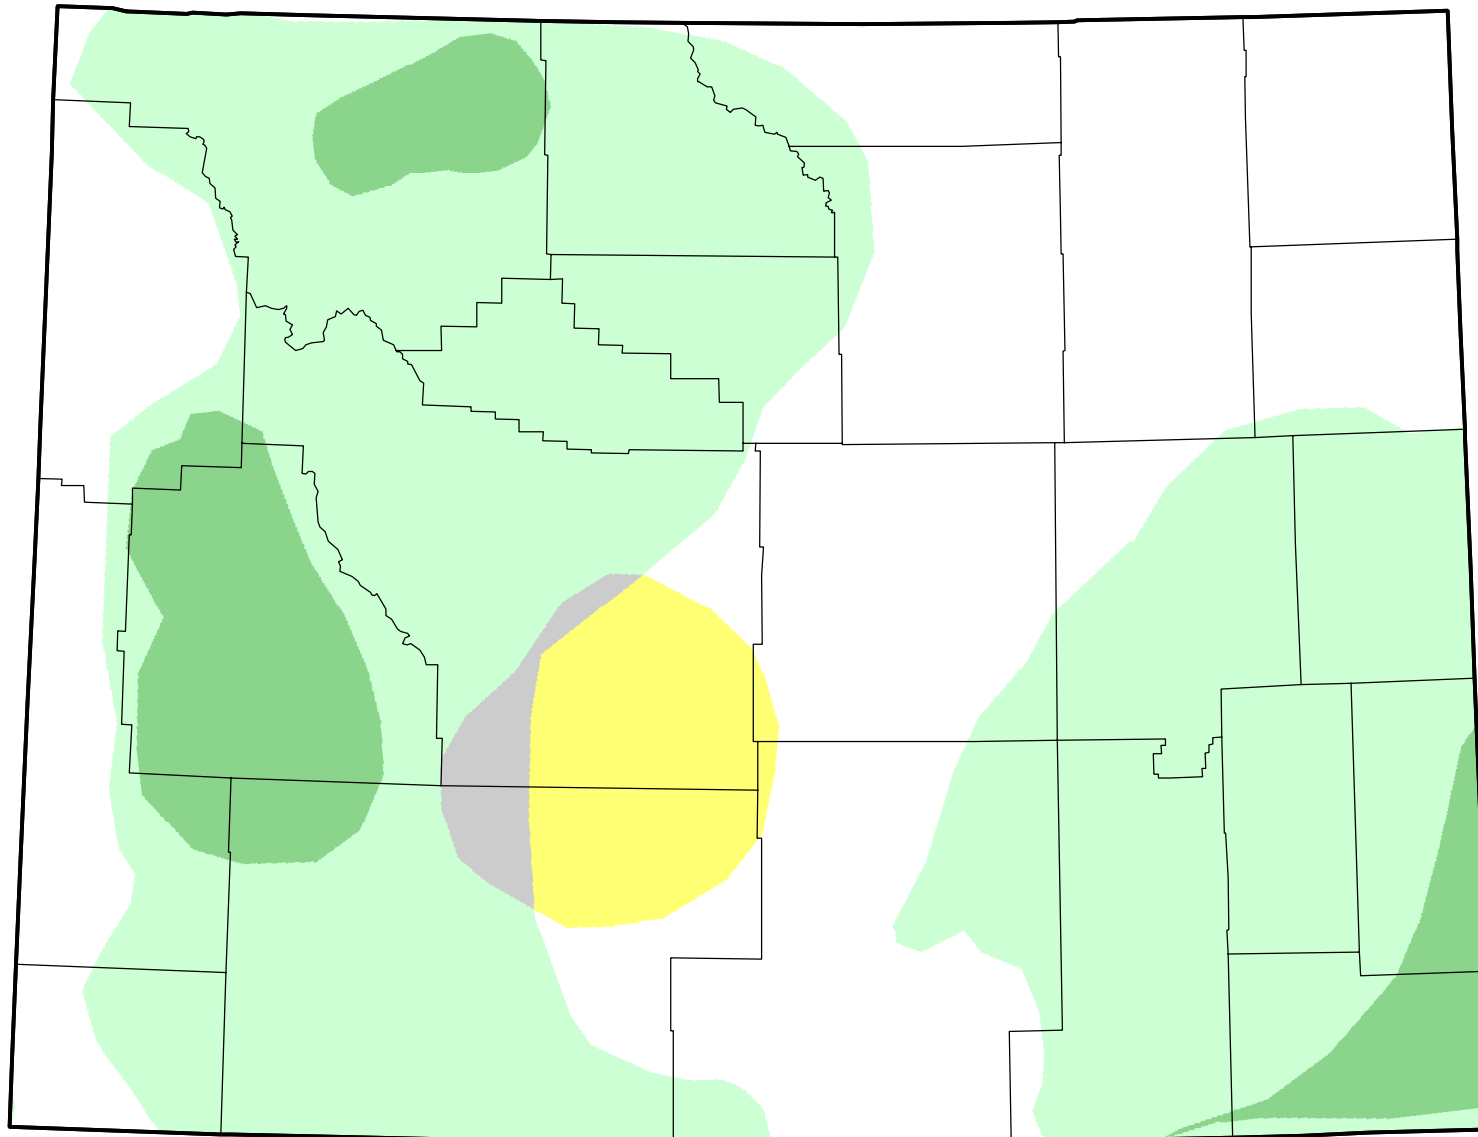

U.S. Drought Monitor Class Change - Wyoming

26 Week

April 26, 2011
compared to
October 28, 2010

droughtmonitor.unl.edu

- | | |
|---|---------------------|
|  | 5 Class Degradation |
|  | 4 Class Degradation |
|  | 3 Class Degradation |
|  | 2 Class Degradation |
|  | 1 Class Degradation |
|  | No Change |
|  | 1 Class Improvement |
|  | 2 Class Improvement |
|  | 3 Class Improvement |
|  | 4 Class Improvement |
|  | 5 Class Improvement |