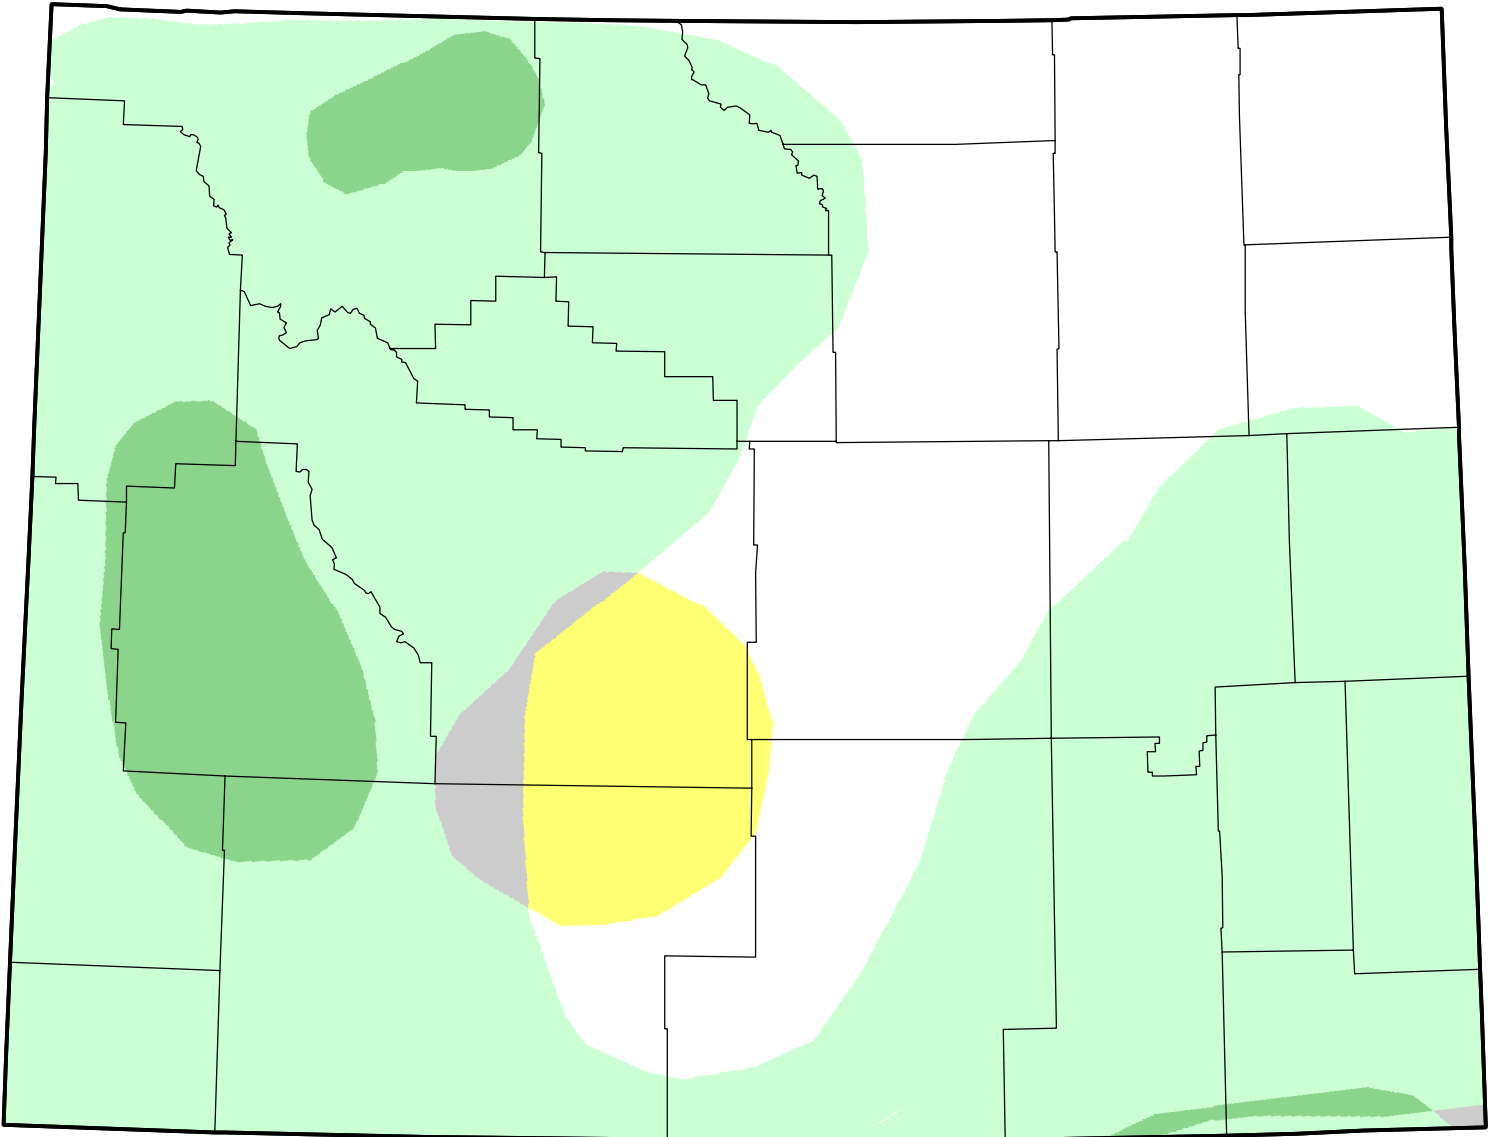

U.S. Drought Monitor Class Change - Wyoming

Start of Water Year

April 26, 2011
compared to
September 30, 2010

droughtmonitor.unl.edu

-  5 Class Degradation
-  4 Class Degradation
-  3 Class Degradation
-  2 Class Degradation
-  1 Class Degradation
-  No Change
-  1 Class Improvement
-  2 Class Improvement
-  3 Class Improvement
-  4 Class Improvement
-  5 Class Improvement