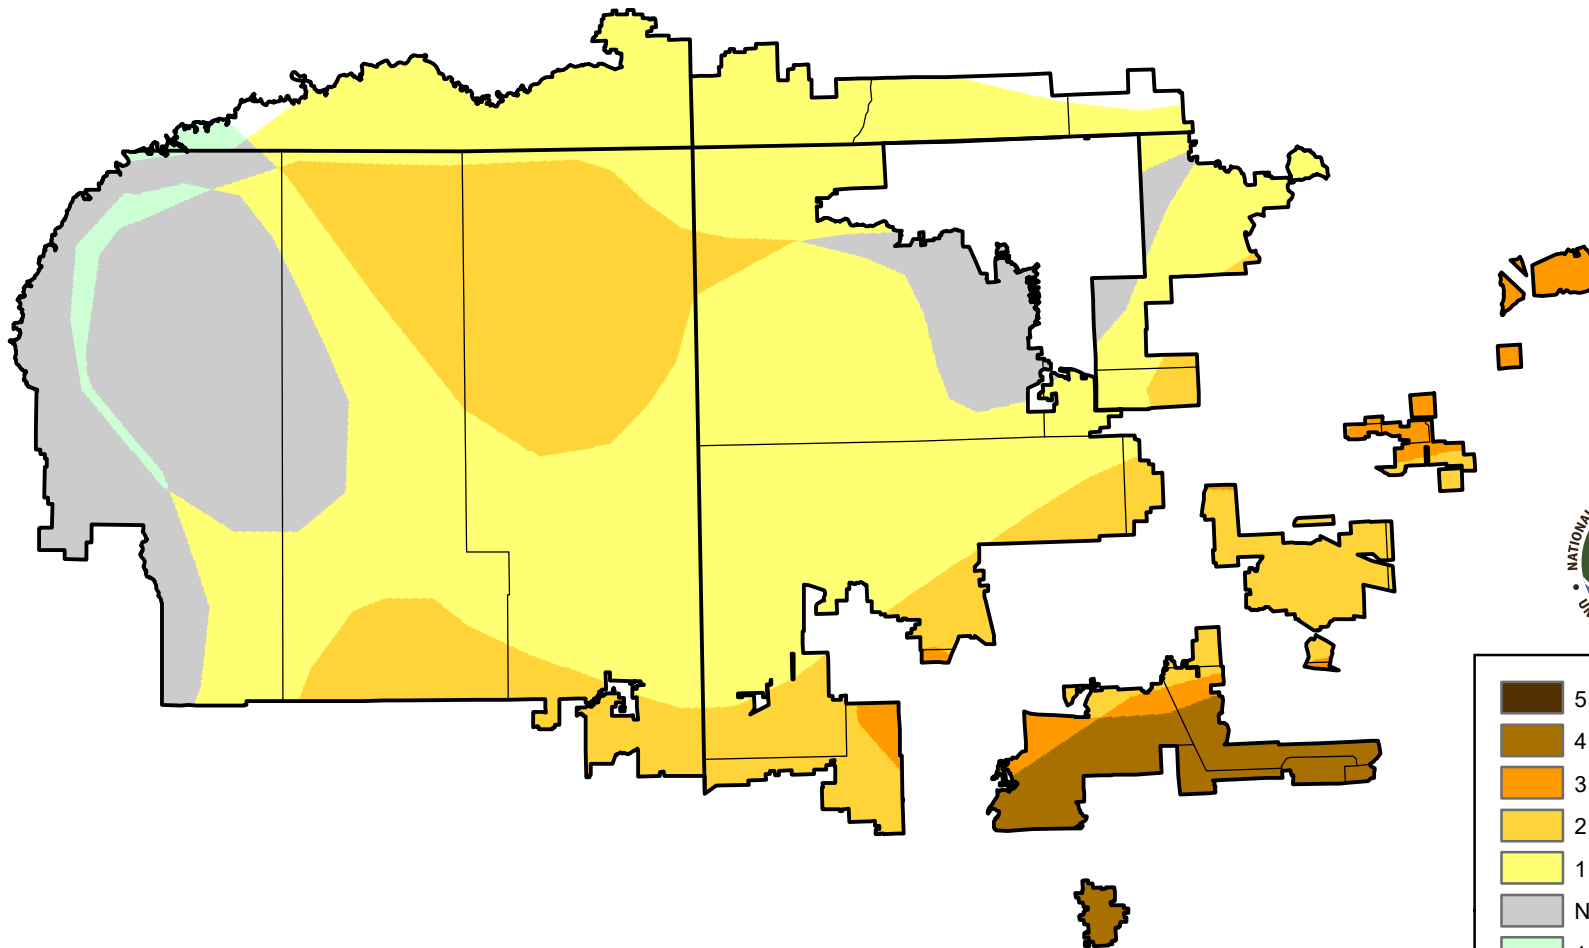

U.S. Drought Monitor Class Change - 4 Corners

26 Week

May 3, 2011
compared to
November 4, 2010

droughtmonitor.unl.edu

- 5 Class Degradation
- 4 Class Degradation
- 3 Class Degradation
- 2 Class Degradation
- 1 Class Degradation
- No Change
- 1 Class Improvement
- 2 Class Improvement
- 3 Class Improvement
- 4 Class Improvement
- 5 Class Improvement