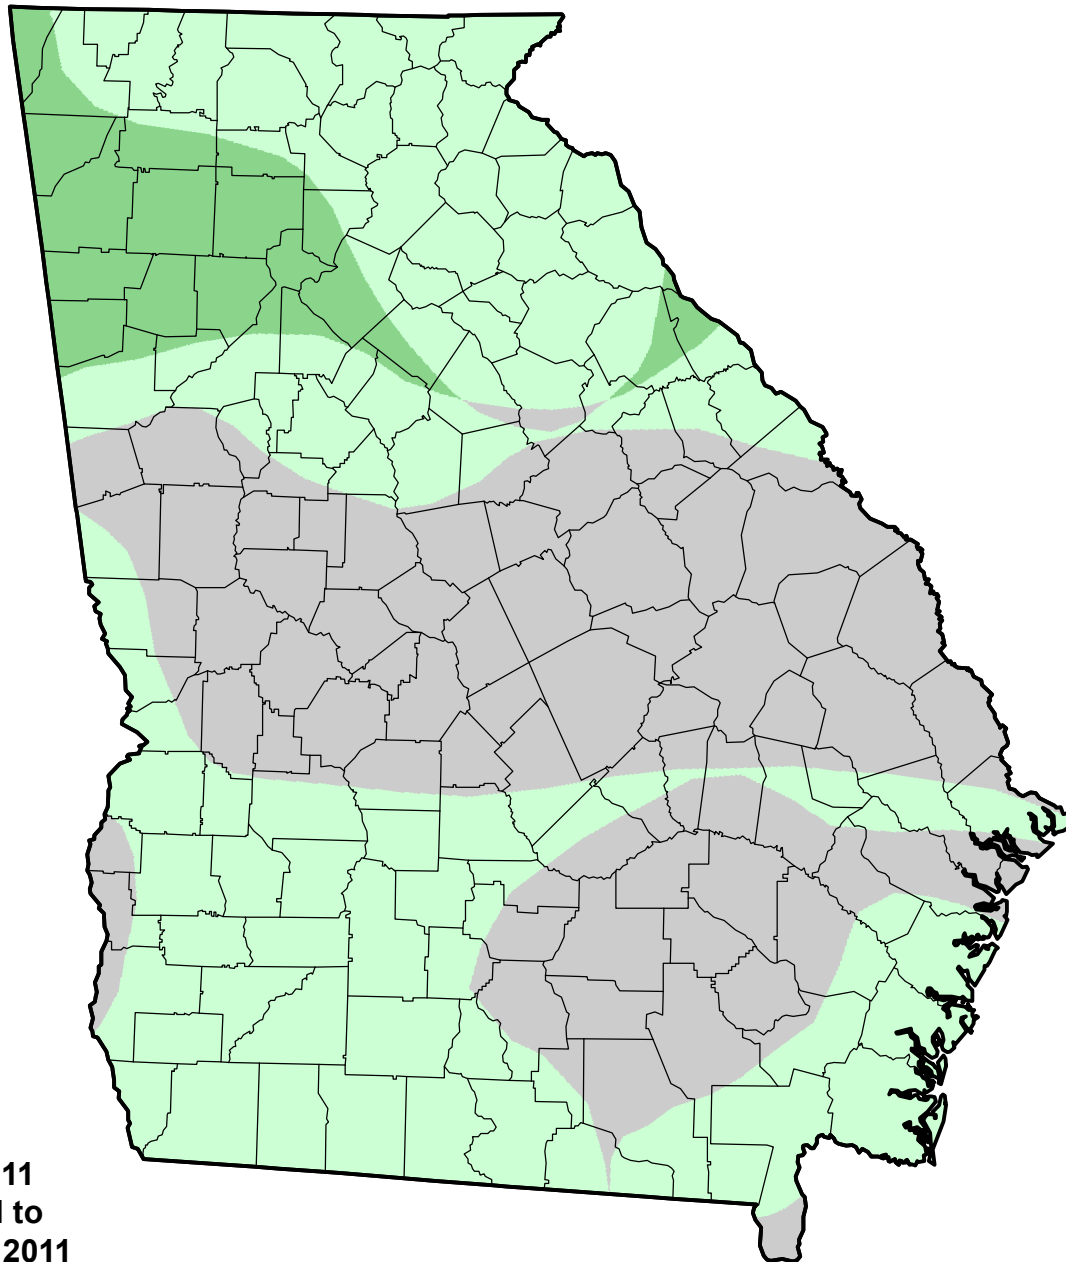

U.S. Drought Monitor Class Change - Georgia

13 Week

May 3, 2011
compared to
February 3, 2011

-  5 Class Degradation
-  4 Class Degradation
-  3 Class Degradation
-  2 Class Degradation
-  1 Class Degradation
-  No Change
-  1 Class Improvement
-  2 Class Improvement
-  3 Class Improvement
-  4 Class Improvement
-  5 Class Improvement