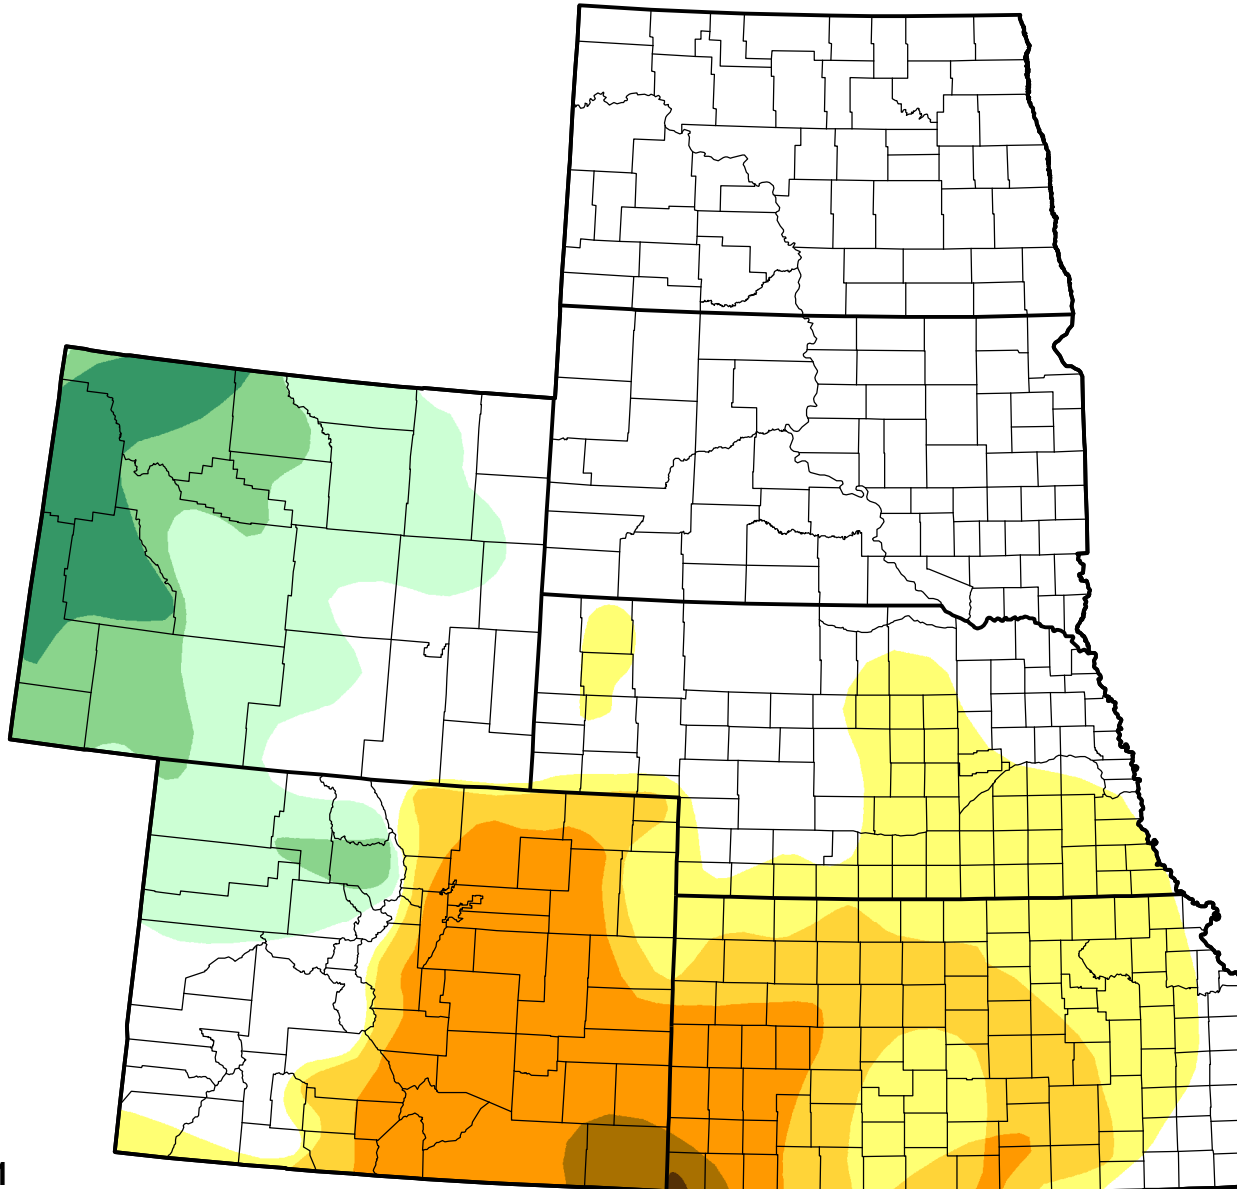

U.S. Drought Monitor Class Change - High Plains

52 Week

May 3, 2011
compared to
May 6, 2010

droughtmonitor.unl.edu

-  5 Class Degradation
-  4 Class Degradation
-  3 Class Degradation
-  2 Class Degradation
-  1 Class Degradation
-  No Change
-  1 Class Improvement
-  2 Class Improvement
-  3 Class Improvement
-  4 Class Improvement
-  5 Class Improvement