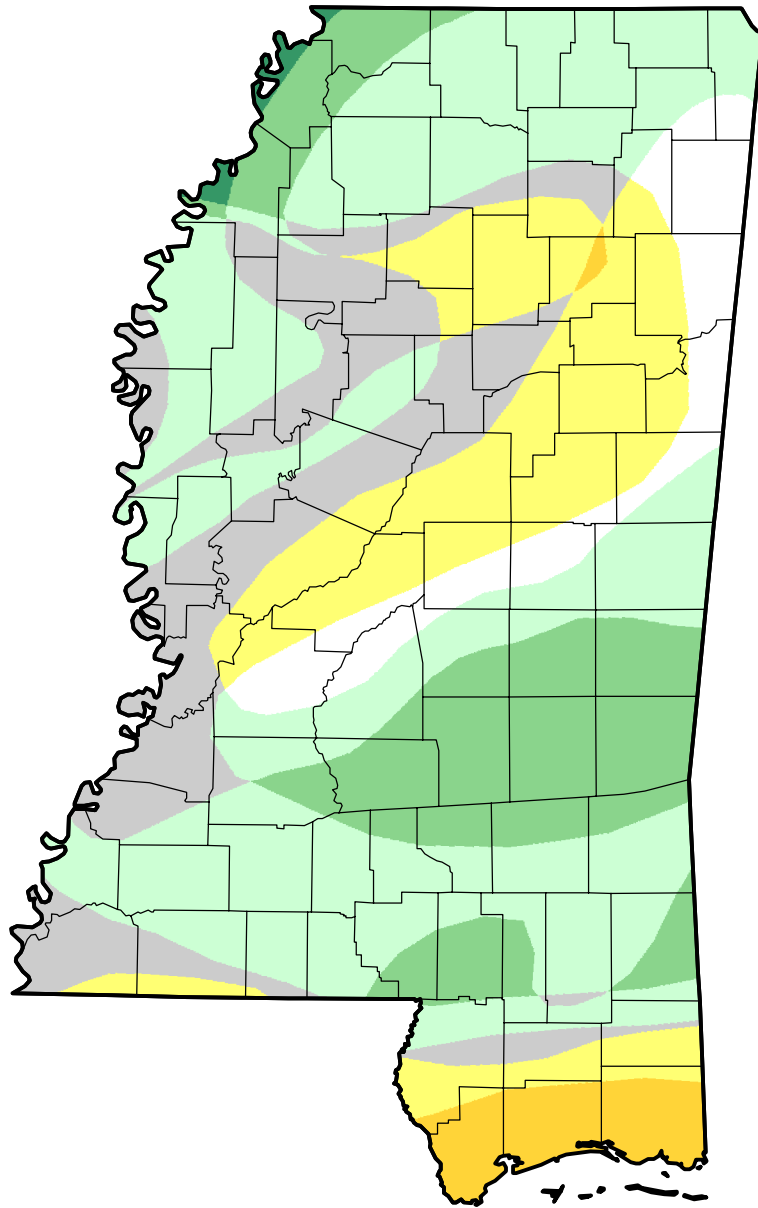

U.S. Drought Monitor Class Change - Mississippi

13 Week

May 3, 2011
compared to
February 3, 2011

droughtmonitor.unl.edu