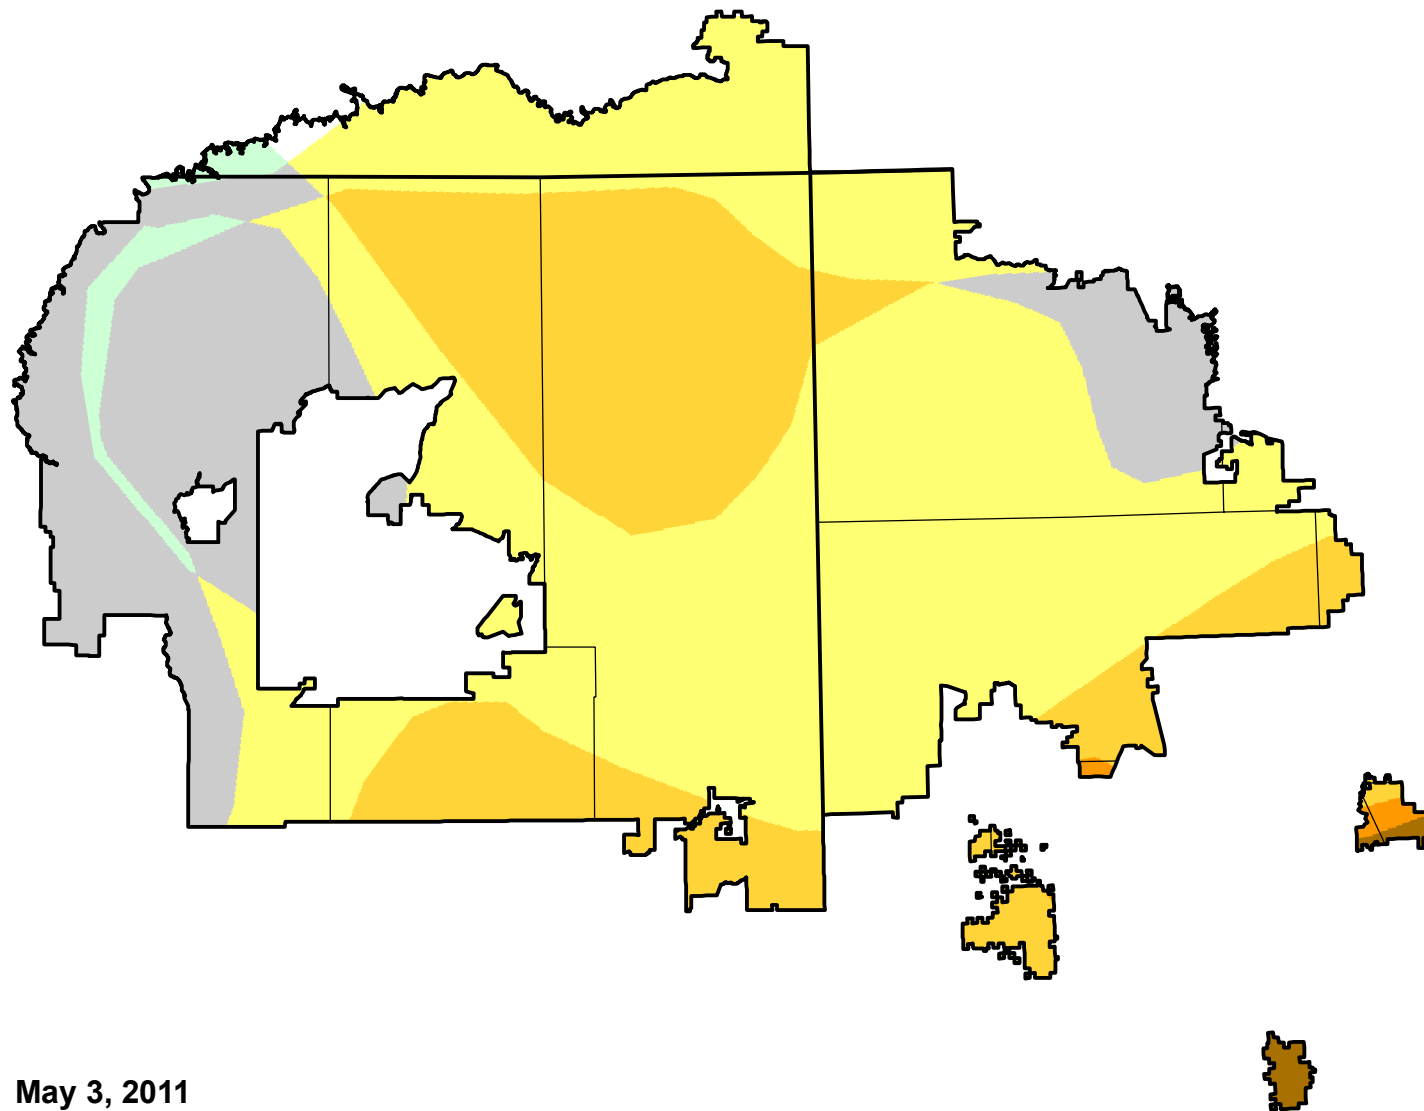

U.S. Drought Monitor Class Change - Navajo

26 Week

May 3, 2011
compared to
November 4, 2010

droughtmonitor.unl.edu

- | | |
|---|---------------------|
|  | 5 Class Degradation |
|  | 4 Class Degradation |
|  | 3 Class Degradation |
|  | 2 Class Degradation |
|  | 1 Class Degradation |
|  | No Change |
|  | 1 Class Improvement |
|  | 2 Class Improvement |
|  | 3 Class Improvement |
|  | 4 Class Improvement |
|  | 5 Class Improvement |