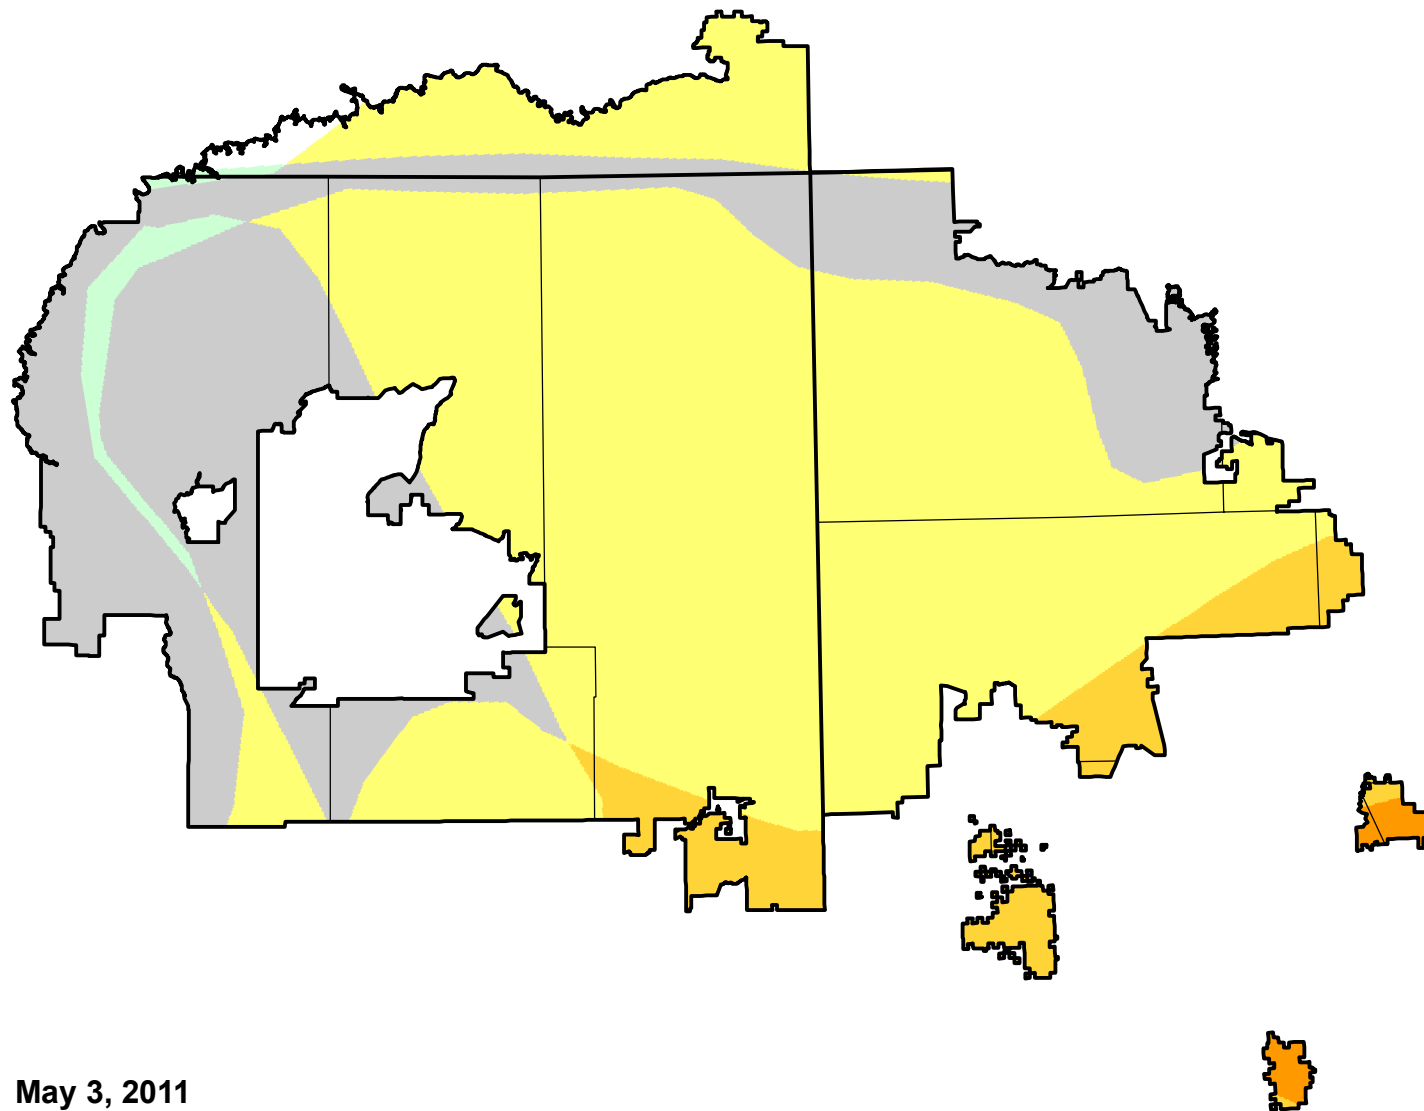

# U.S. Drought Monitor Class Change - Navajo

Start of Calendar Year

May 3, 2011  
compared to  
January 6, 2011

[droughtmonitor.unl.edu](http://droughtmonitor.unl.edu)

- |   |                     |
|---|---------------------|
|  | 5 Class Degradation |
|  | 4 Class Degradation |
|  | 3 Class Degradation |
|  | 2 Class Degradation |
|  | 1 Class Degradation |
|  | No Change           |
|  | 1 Class Improvement |
|  | 2 Class Improvement |
|  | 3 Class Improvement |
|  | 4 Class Improvement |
|  | 5 Class Improvement |