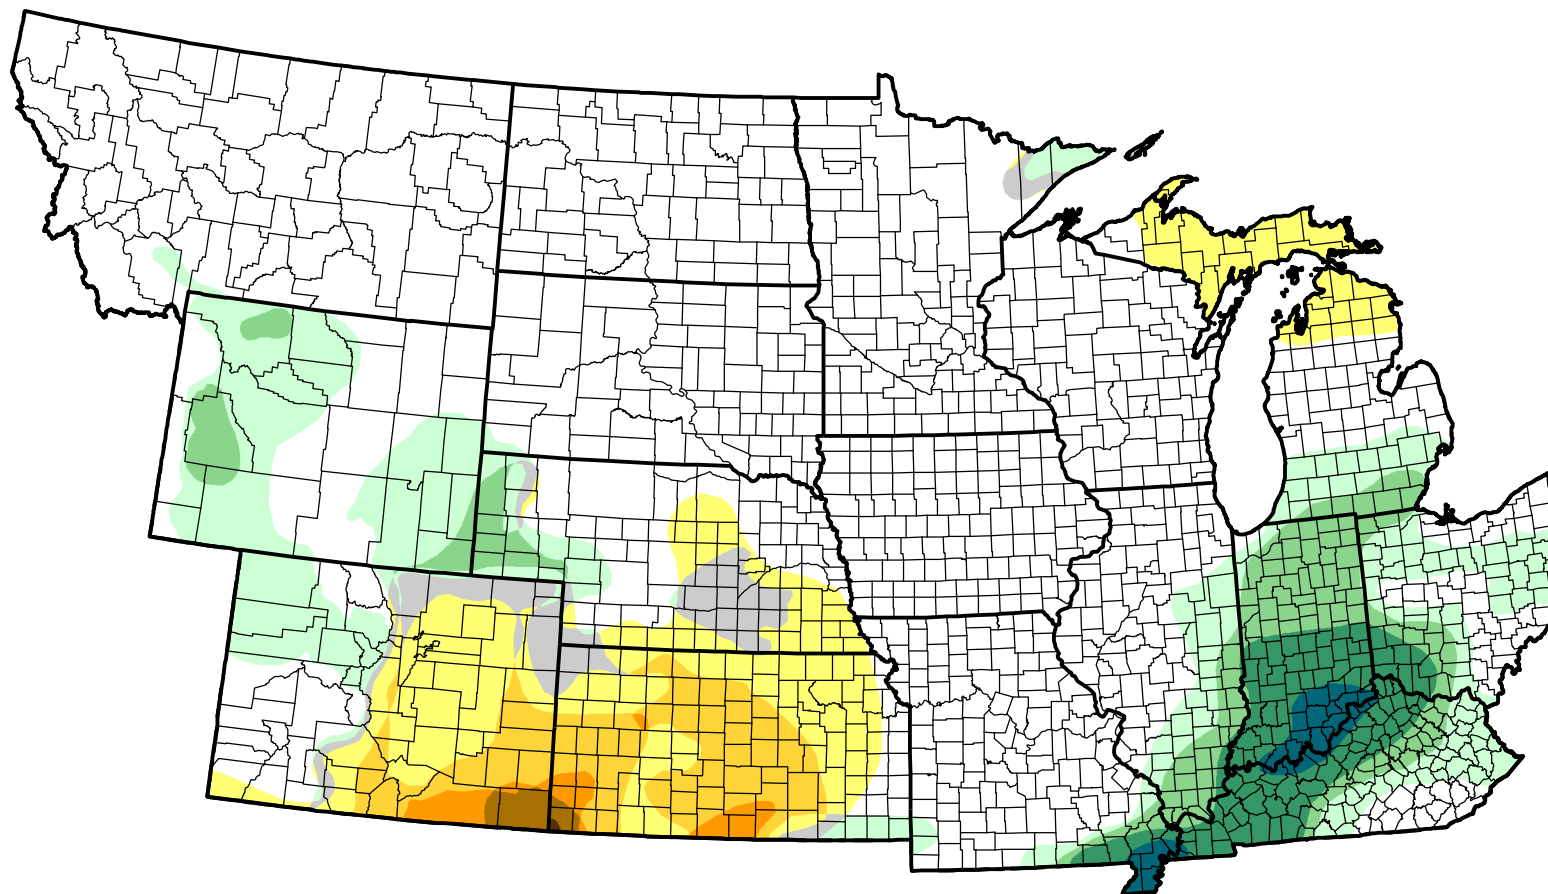

# U.S. Drought Monitor Class Change - NWS Central 26 Week

-  5 Class Degradation
-  4 Class Degradation
-  3 Class Degradation
-  2 Class Degradation
-  1 Class Degradation
-  No Change
-  1 Class Improvement
-  2 Class Improvement
-  3 Class Improvement
-  4 Class Improvement
-  5 Class Improvement

May 3, 2011  
compared to  
November 4, 2010

[droughtmonitor.unl.edu](http://droughtmonitor.unl.edu)