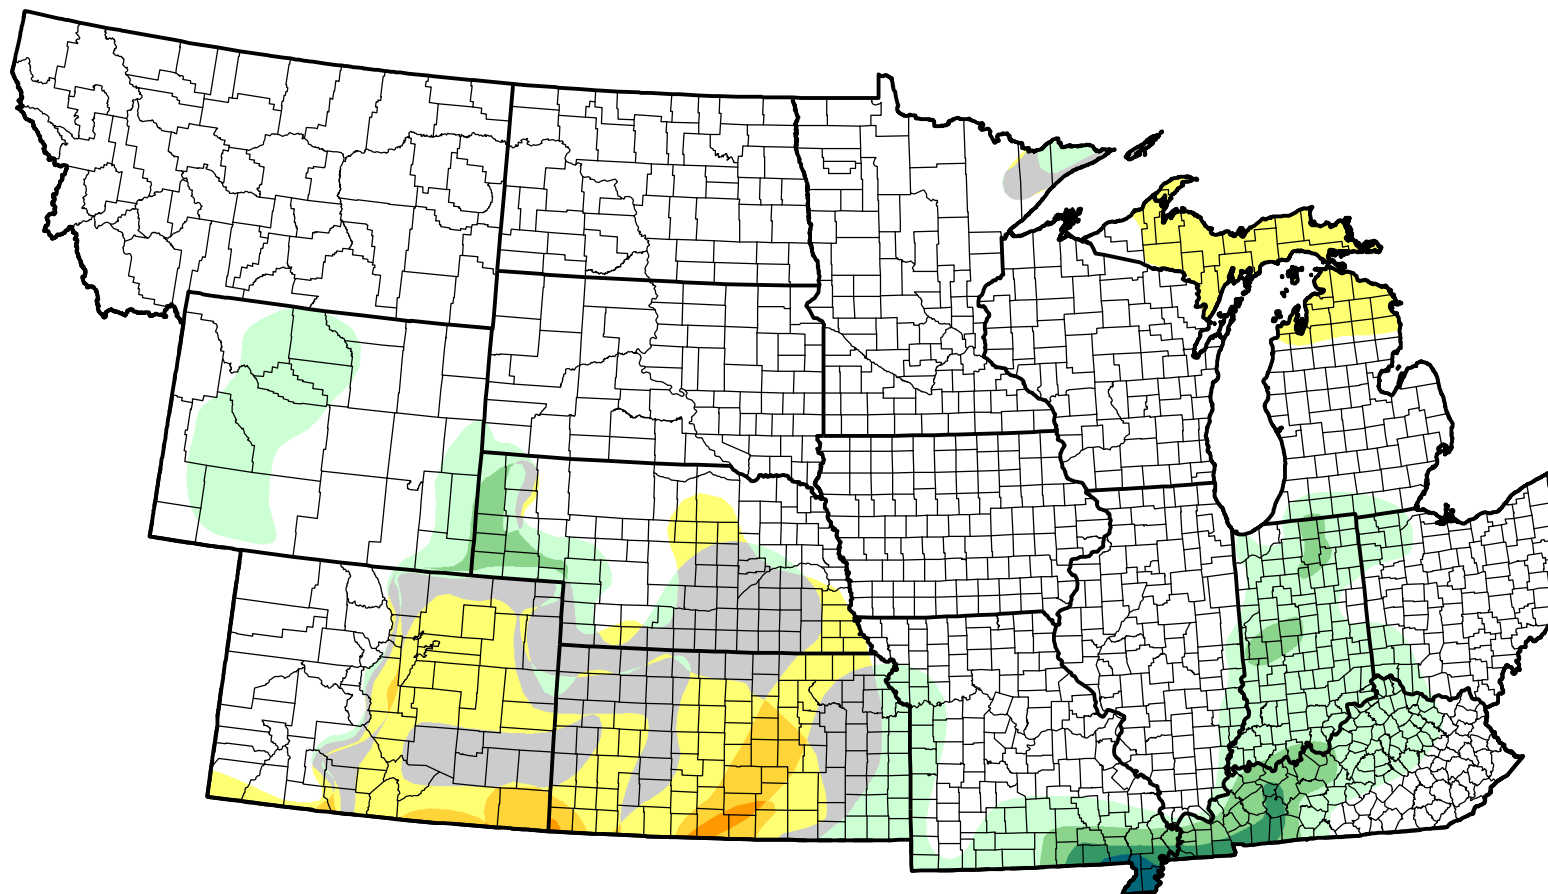

# U.S. Drought Monitor Class Change - NWS Central Start of Calendar Year

-  5 Class Degradation
-  4 Class Degradation
-  3 Class Degradation
-  2 Class Degradation
-  1 Class Degradation
-  No Change
-  1 Class Improvement
-  2 Class Improvement
-  3 Class Improvement
-  4 Class Improvement
-  5 Class Improvement

May 3, 2011  
compared to  
January 6, 2011

[droughtmonitor.unl.edu](http://droughtmonitor.unl.edu)