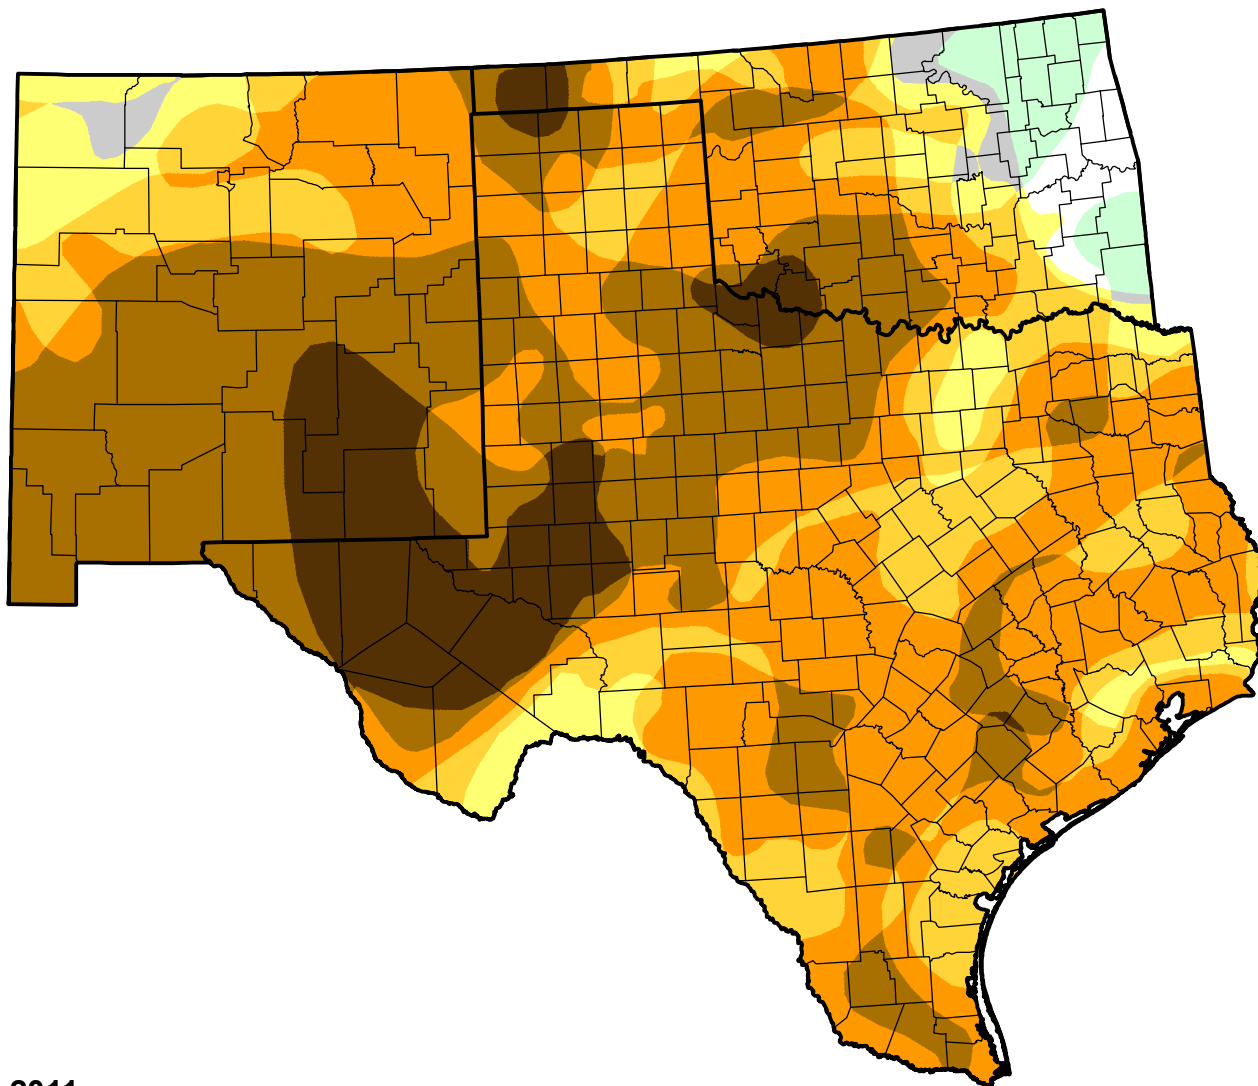

U.S. Drought Monitor Class Change - Southern Plains RDEWS

26 Week

May 3, 2011
compared to
November 4, 2010

droughtmonitor.unl.edu

-  5 Class Degradation
-  4 Class Degradation
-  3 Class Degradation
-  2 Class Degradation
-  1 Class Degradation
-  No Change
-  1 Class Improvement
-  2 Class Improvement
-  3 Class Improvement
-  4 Class Improvement
-  5 Class Improvement