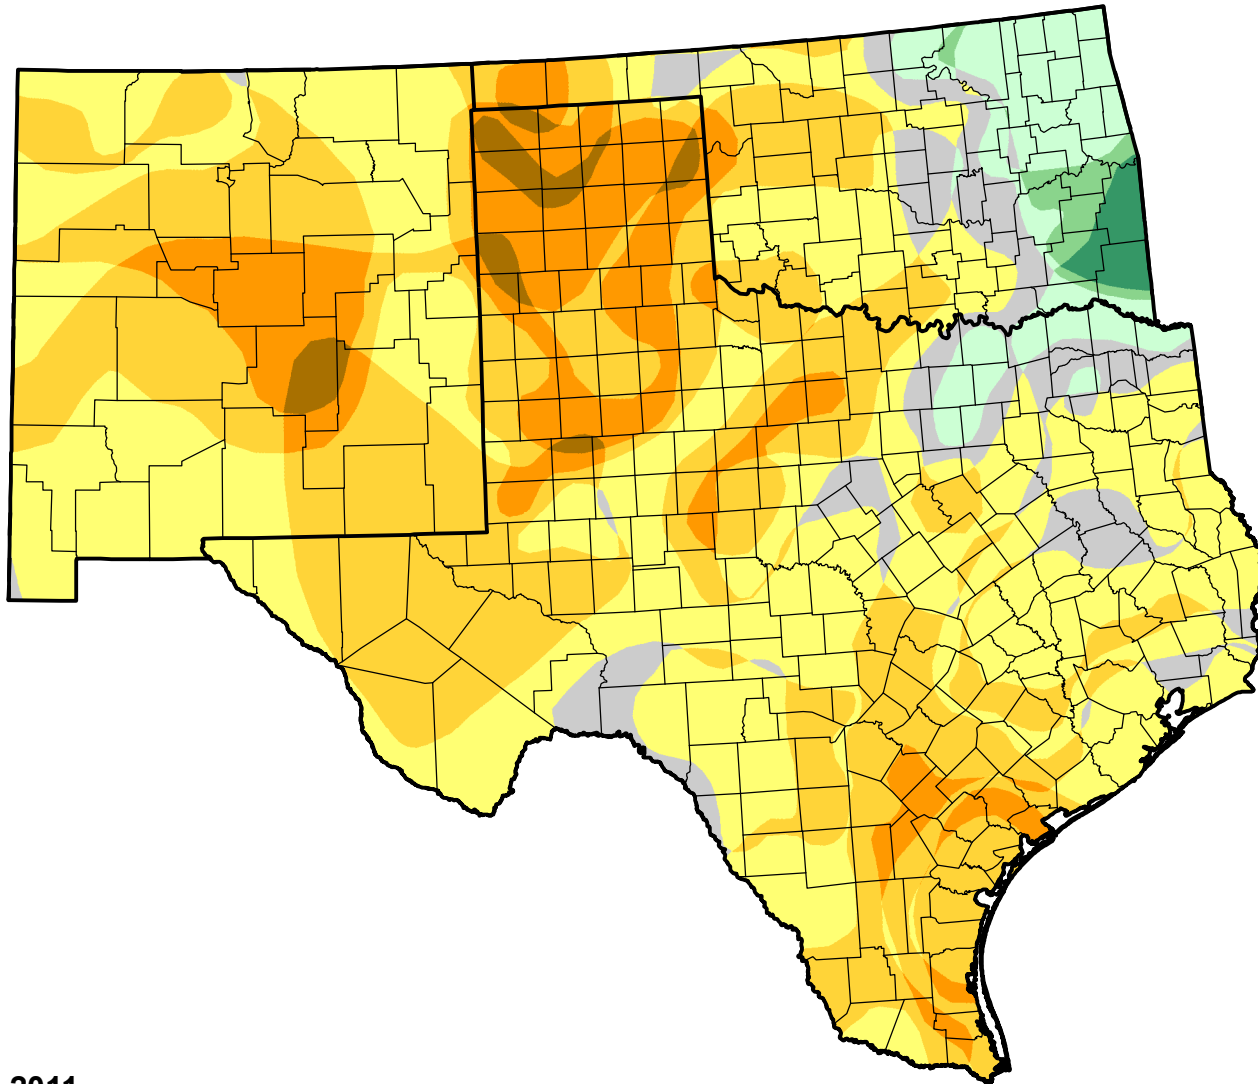

U.S. Drought Monitor Class Change - Southern Plains RDEWS

8 Week

May 3, 2011
compared to
March 10, 2011

droughtmonitor.unl.edu

-  5 Class Degradation
-  4 Class Degradation
-  3 Class Degradation
-  2 Class Degradation
-  1 Class Degradation
-  No Change
-  1 Class Improvement
-  2 Class Improvement
-  3 Class Improvement
-  4 Class Improvement
-  5 Class Improvement