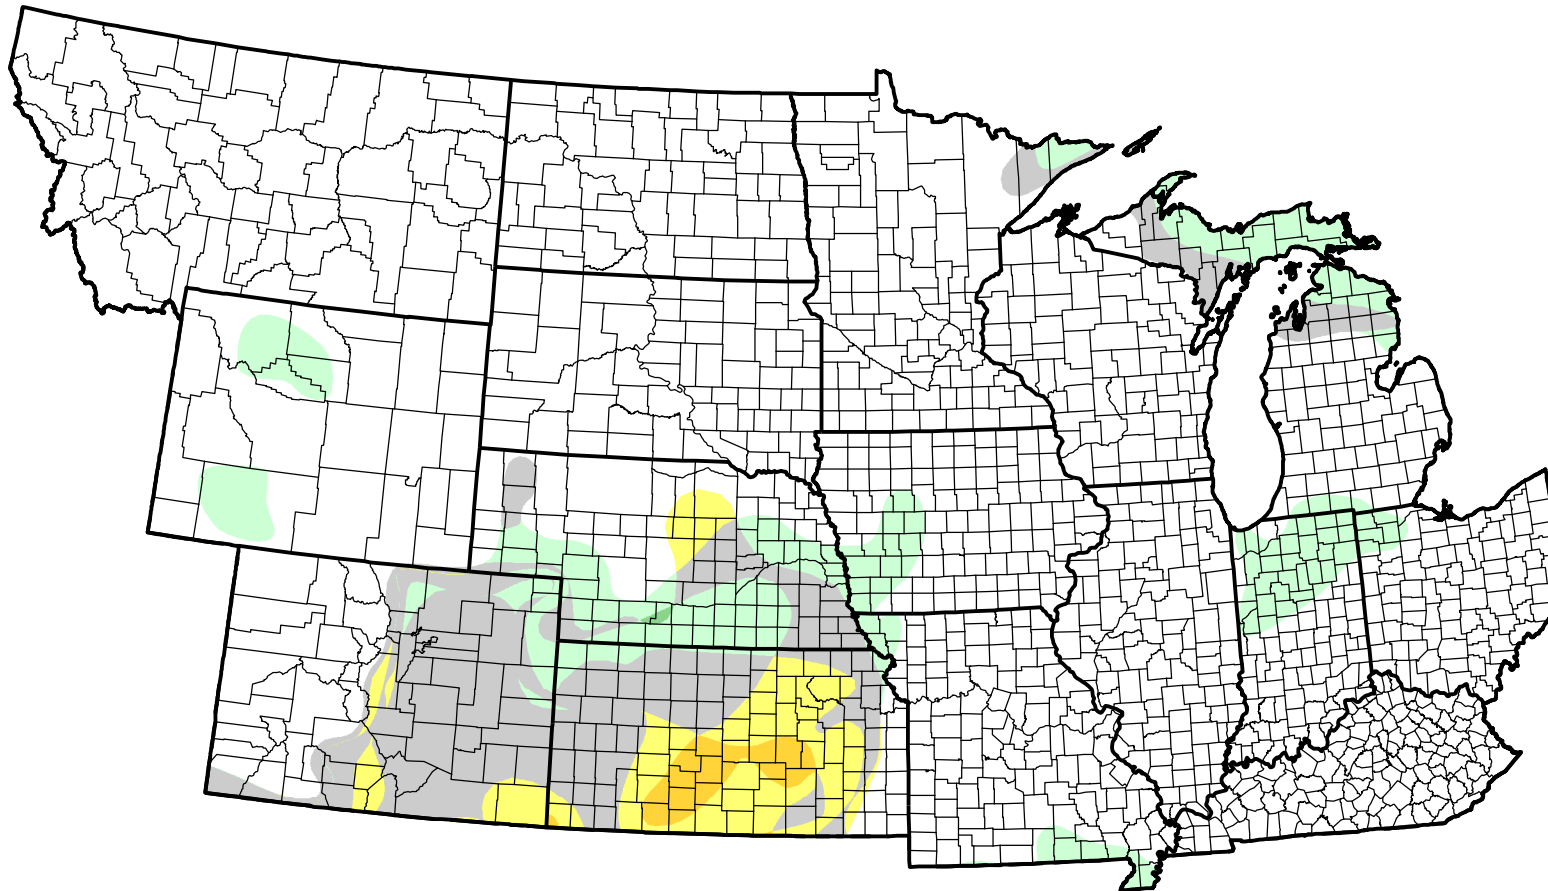

U.S. Drought Monitor Class Change - NWS Central 4 Week

May 10, 2011
compared to
April 14, 2011

droughtmonitor.unl.edu

-  5 Class Degradation
-  4 Class Degradation
-  3 Class Degradation
-  2 Class Degradation
-  1 Class Degradation
-  No Change
-  1 Class Improvement
-  2 Class Improvement
-  3 Class Improvement
-  4 Class Improvement
-  5 Class Improvement