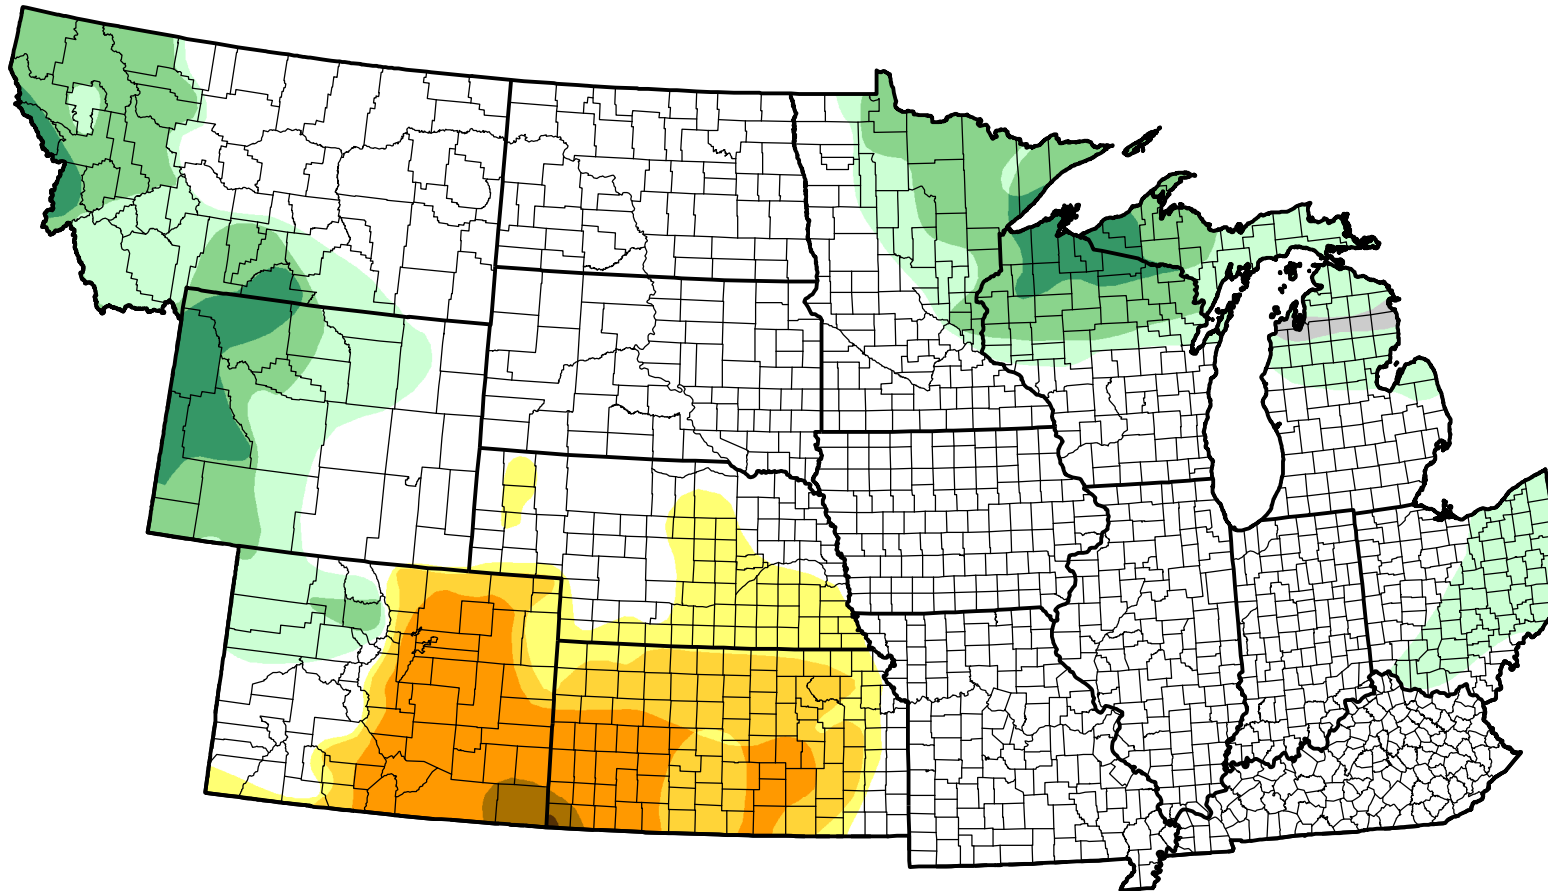

U.S. Drought Monitor Class Change - NWS Central 52 Week

-  5 Class Degradation
-  4 Class Degradation
-  3 Class Degradation
-  2 Class Degradation
-  1 Class Degradation
-  No Change
-  1 Class Improvement
-  2 Class Improvement
-  3 Class Improvement
-  4 Class Improvement
-  5 Class Improvement

May 10, 2011
compared to
May 13, 2010

droughtmonitor.unl.edu