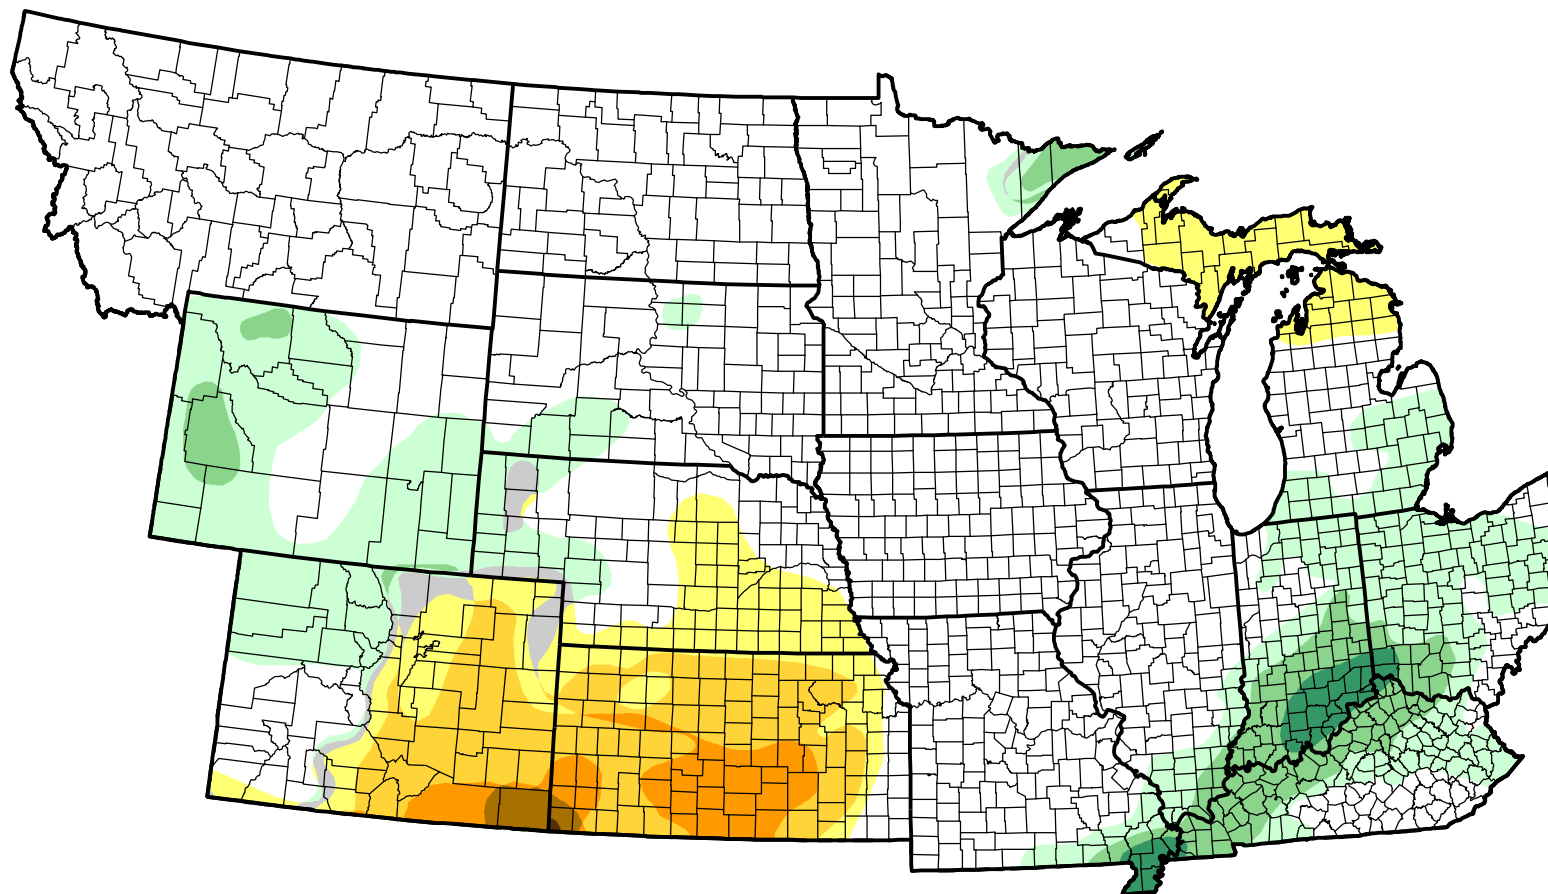

U.S. Drought Monitor Class Change - NWS Central Start of Water Year

May 10, 2011
compared to
September 30, 2010

droughtmonitor.unl.edu

- | | |
|---|---------------------|
|  | 5 Class Degradation |
|  | 4 Class Degradation |
|  | 3 Class Degradation |
|  | 2 Class Degradation |
|  | 1 Class Degradation |
|  | No Change |
|  | 1 Class Improvement |
|  | 2 Class Improvement |
|  | 3 Class Improvement |
|  | 4 Class Improvement |
|  | 5 Class Improvement |