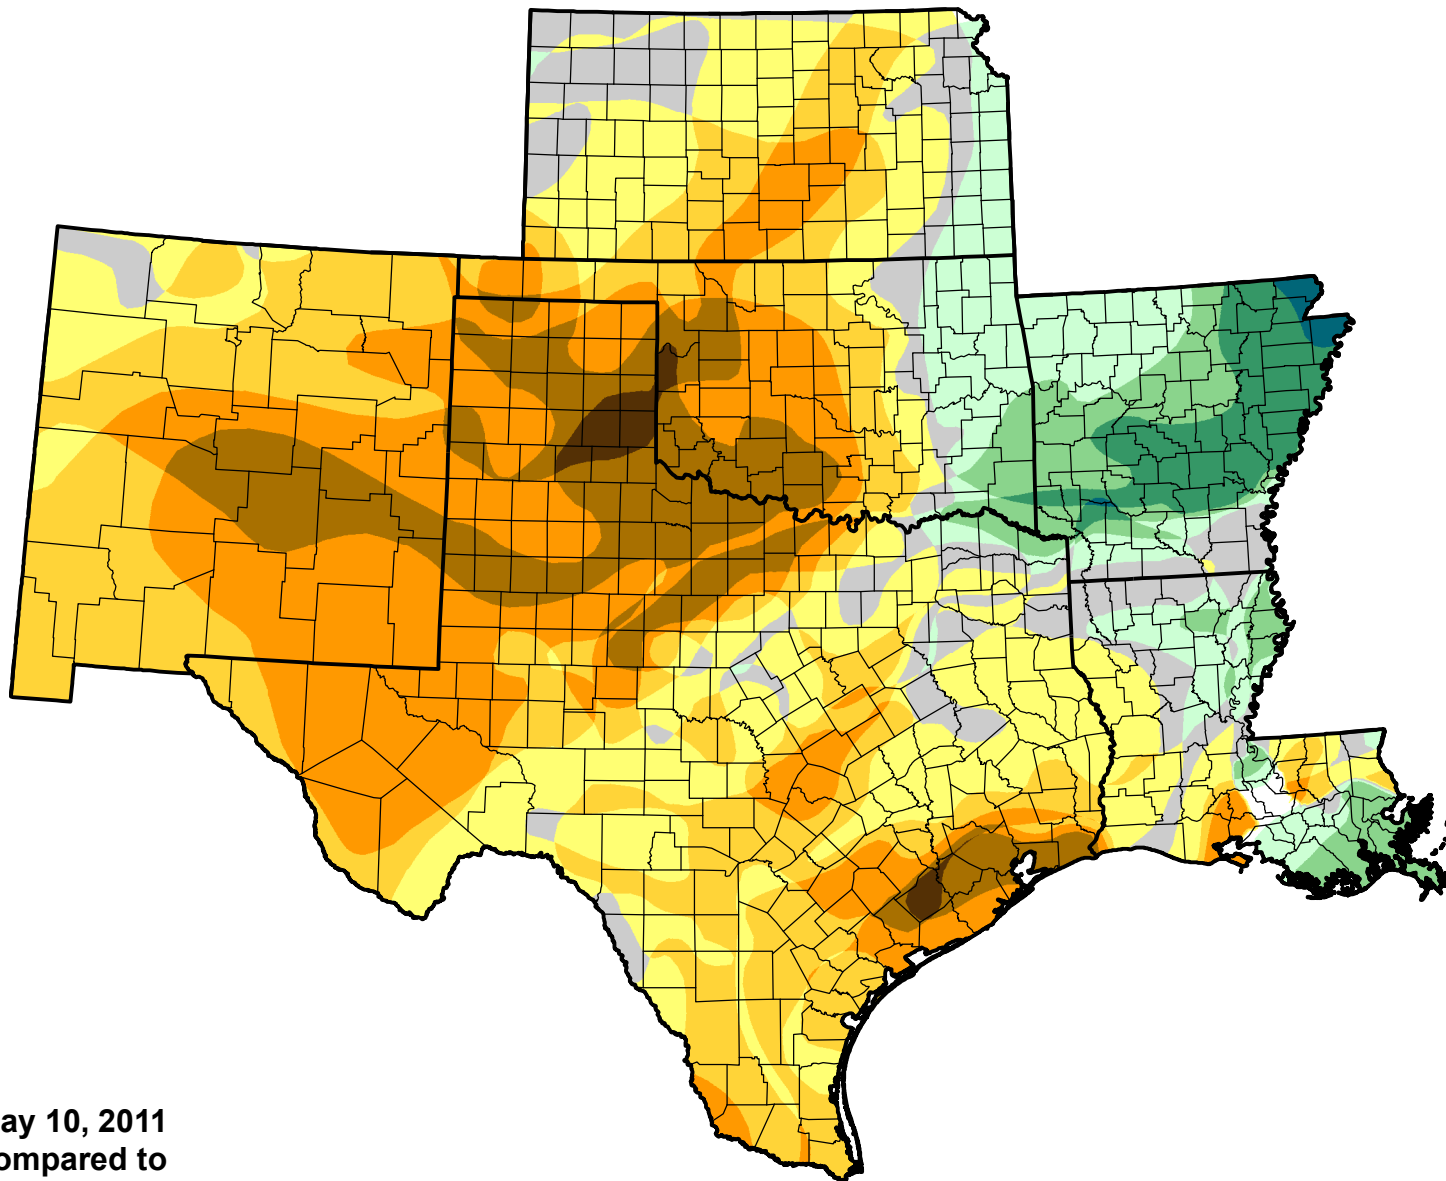

U.S. Drought Monitor Class Change - SCIPP

Start of Calendar Year

May 10, 2011
compared to
January 6, 2011

droughtmonitor.unl.edu

- 5 Class Degradation
- 4 Class Degradation
- 3 Class Degradation
- 2 Class Degradation
- 1 Class Degradation
- No Change
- 1 Class Improvement
- 2 Class Improvement
- 3 Class Improvement
- 4 Class Improvement
- 5 Class Improvement