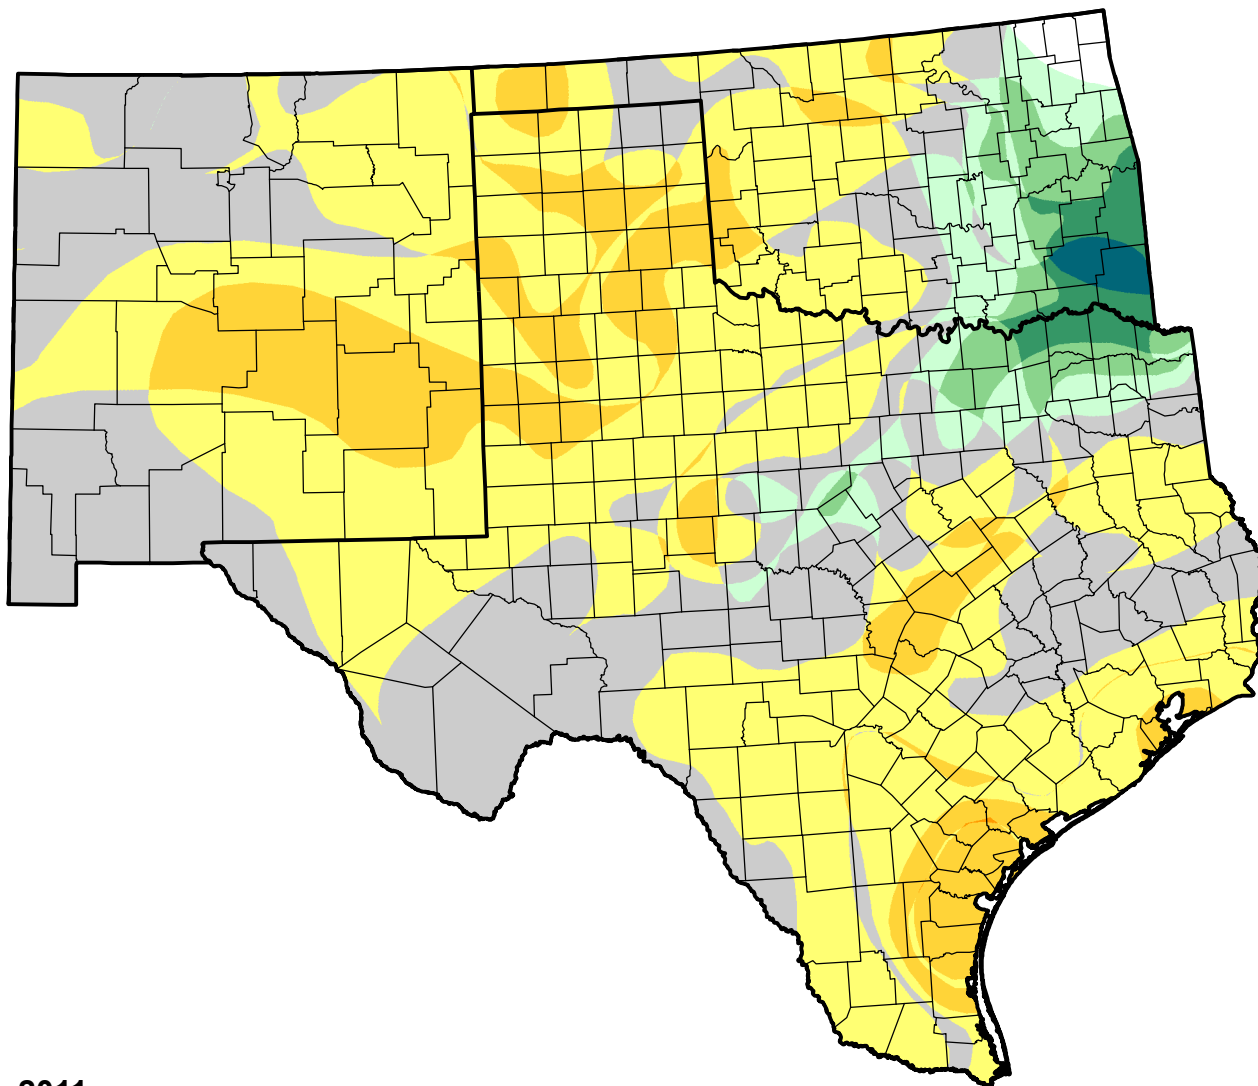

U.S. Drought Monitor Class Change - Southern Plains RDEWS

4 Week

May 10, 2011
compared to
April 14, 2011

droughtmonitor.unl.edu

-  5 Class Degradation
-  4 Class Degradation
-  3 Class Degradation
-  2 Class Degradation
-  1 Class Degradation
-  No Change
-  1 Class Improvement
-  2 Class Improvement
-  3 Class Improvement
-  4 Class Improvement
-  5 Class Improvement