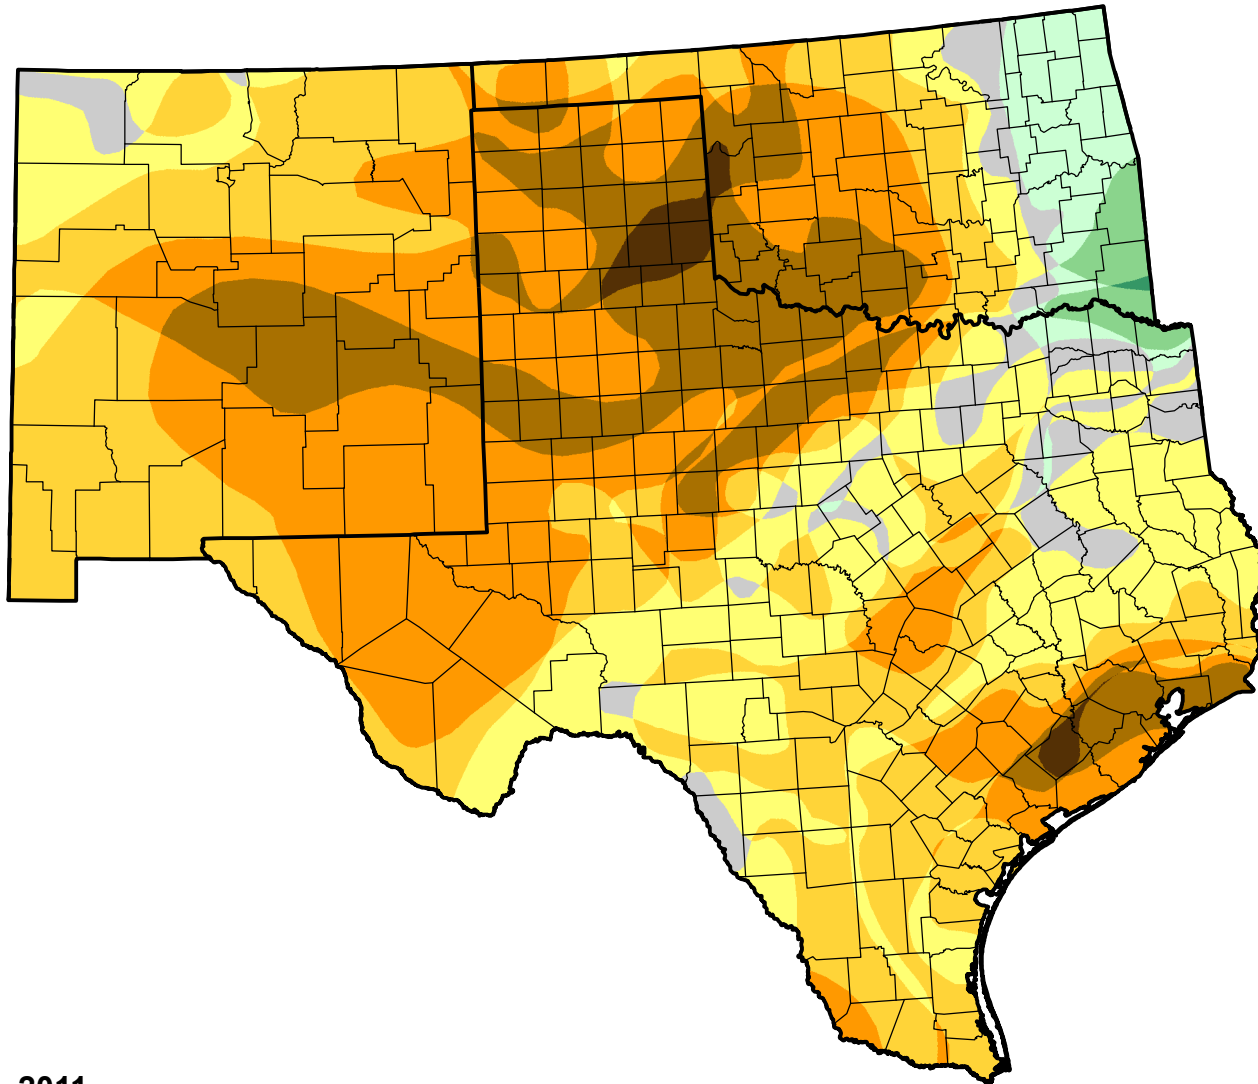

U.S. Drought Monitor Class Change - Southern Plains RDEWS

Start of Calendar Year

May 10, 2011
compared to
January 6, 2011

droughtmonitor.unl.edu

-  5 Class Degradation
-  4 Class Degradation
-  3 Class Degradation
-  2 Class Degradation
-  1 Class Degradation
-  No Change
-  1 Class Improvement
-  2 Class Improvement
-  3 Class Improvement
-  4 Class Improvement
-  5 Class Improvement