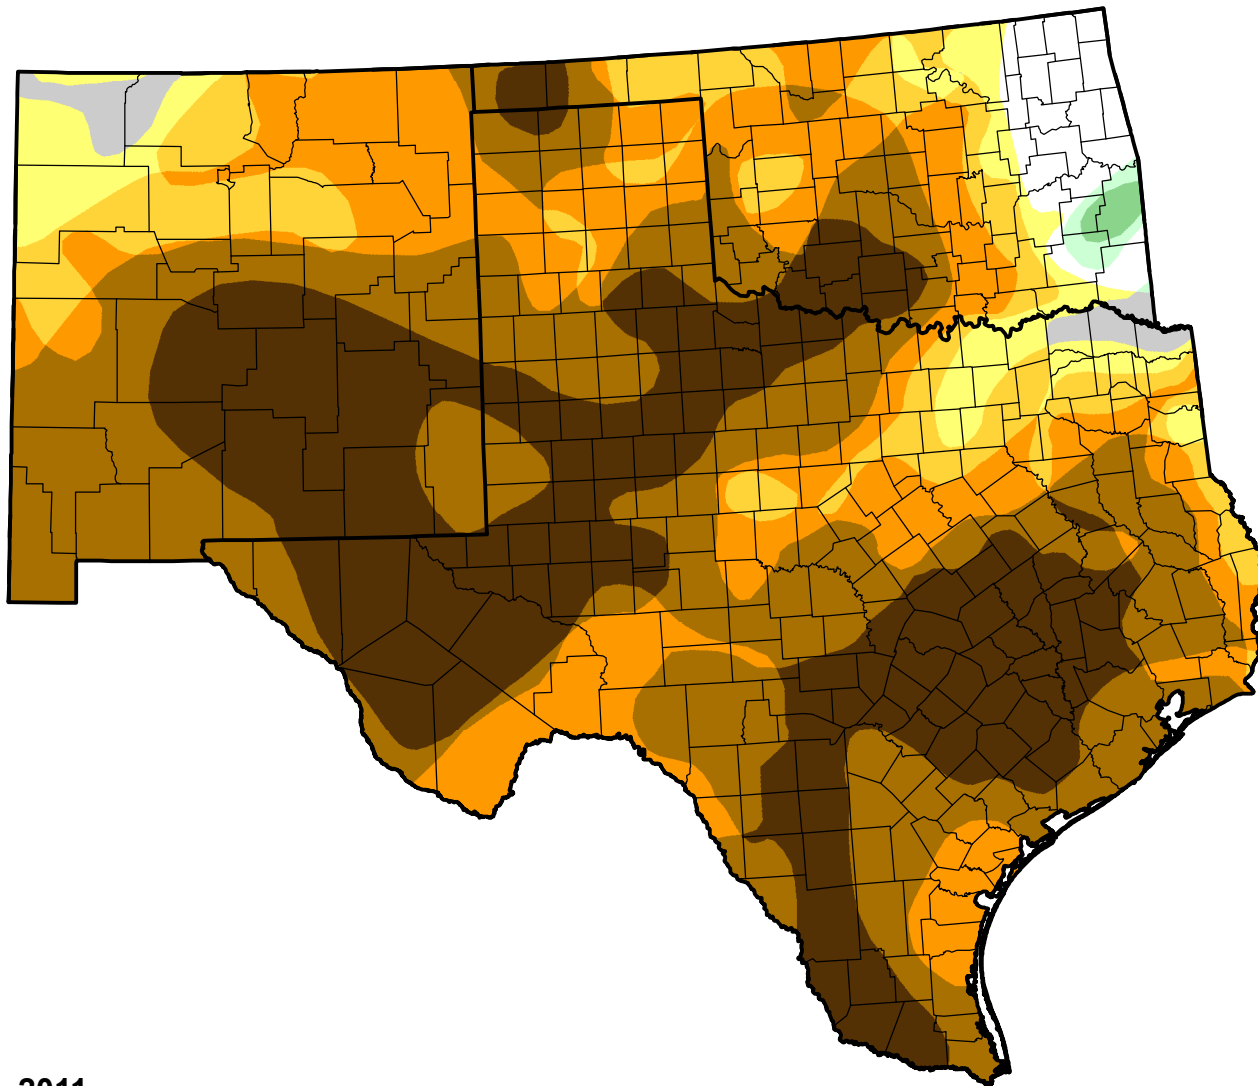

U.S. Drought Monitor Class Change - Southern Plains RDEWS

Start of Water Year

May 10, 2011
compared to
September 30, 2010

droughtmonitor.unl.edu

-  5 Class Degradation
-  4 Class Degradation
-  3 Class Degradation
-  2 Class Degradation
-  1 Class Degradation
-  No Change
-  1 Class Improvement
-  2 Class Improvement
-  3 Class Improvement
-  4 Class Improvement
-  5 Class Improvement