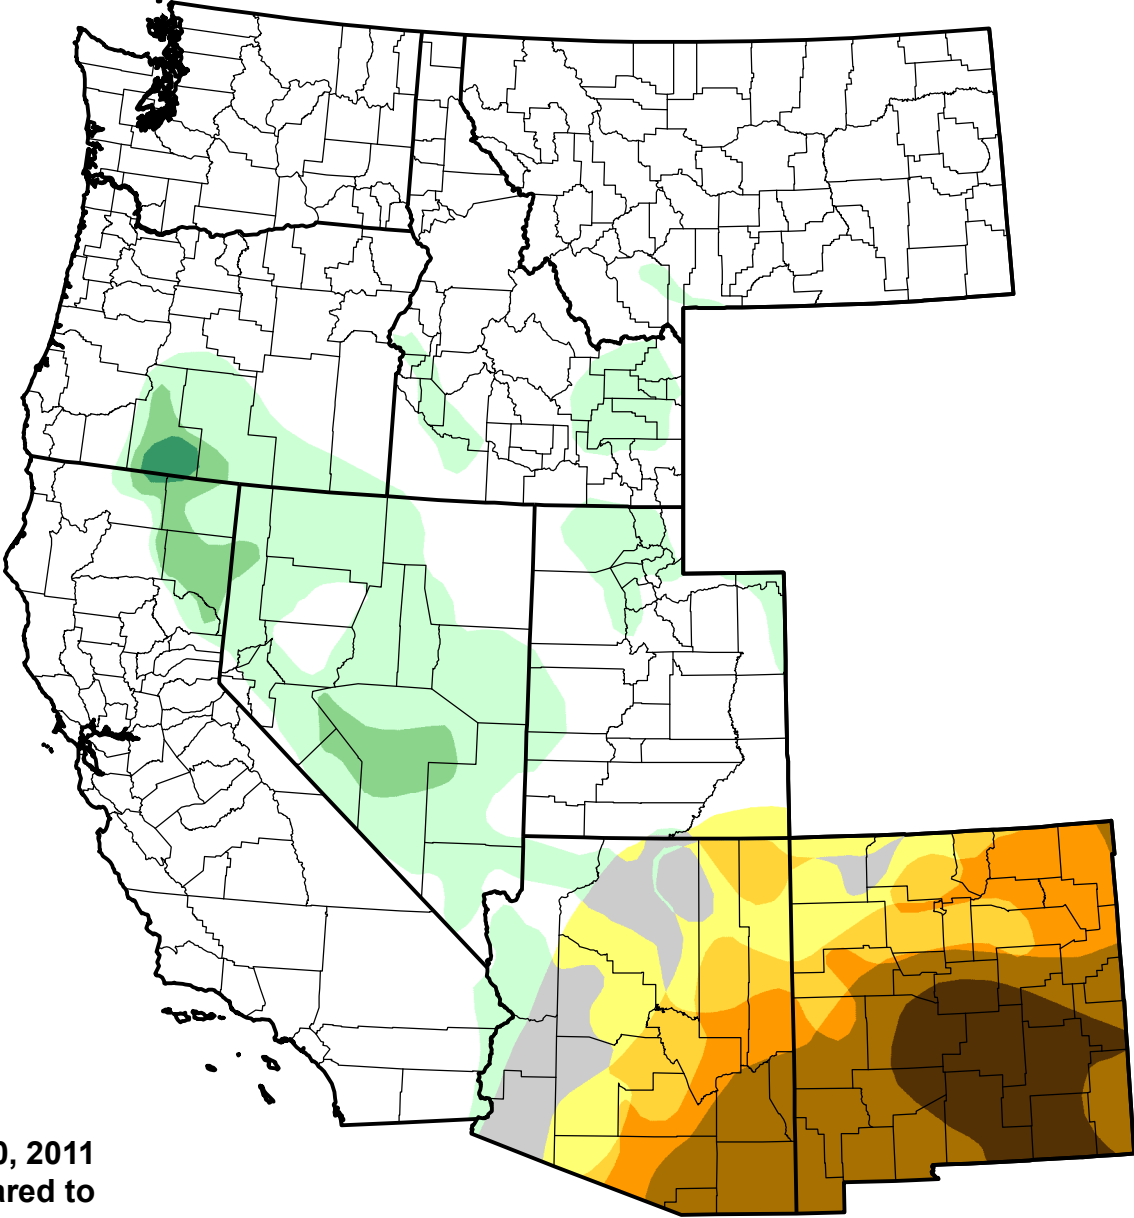

U.S. Drought Monitor Class Change - West

26 Week

May 10, 2011
compared to
November 11, 2010

droughtmonitor.unl.edu