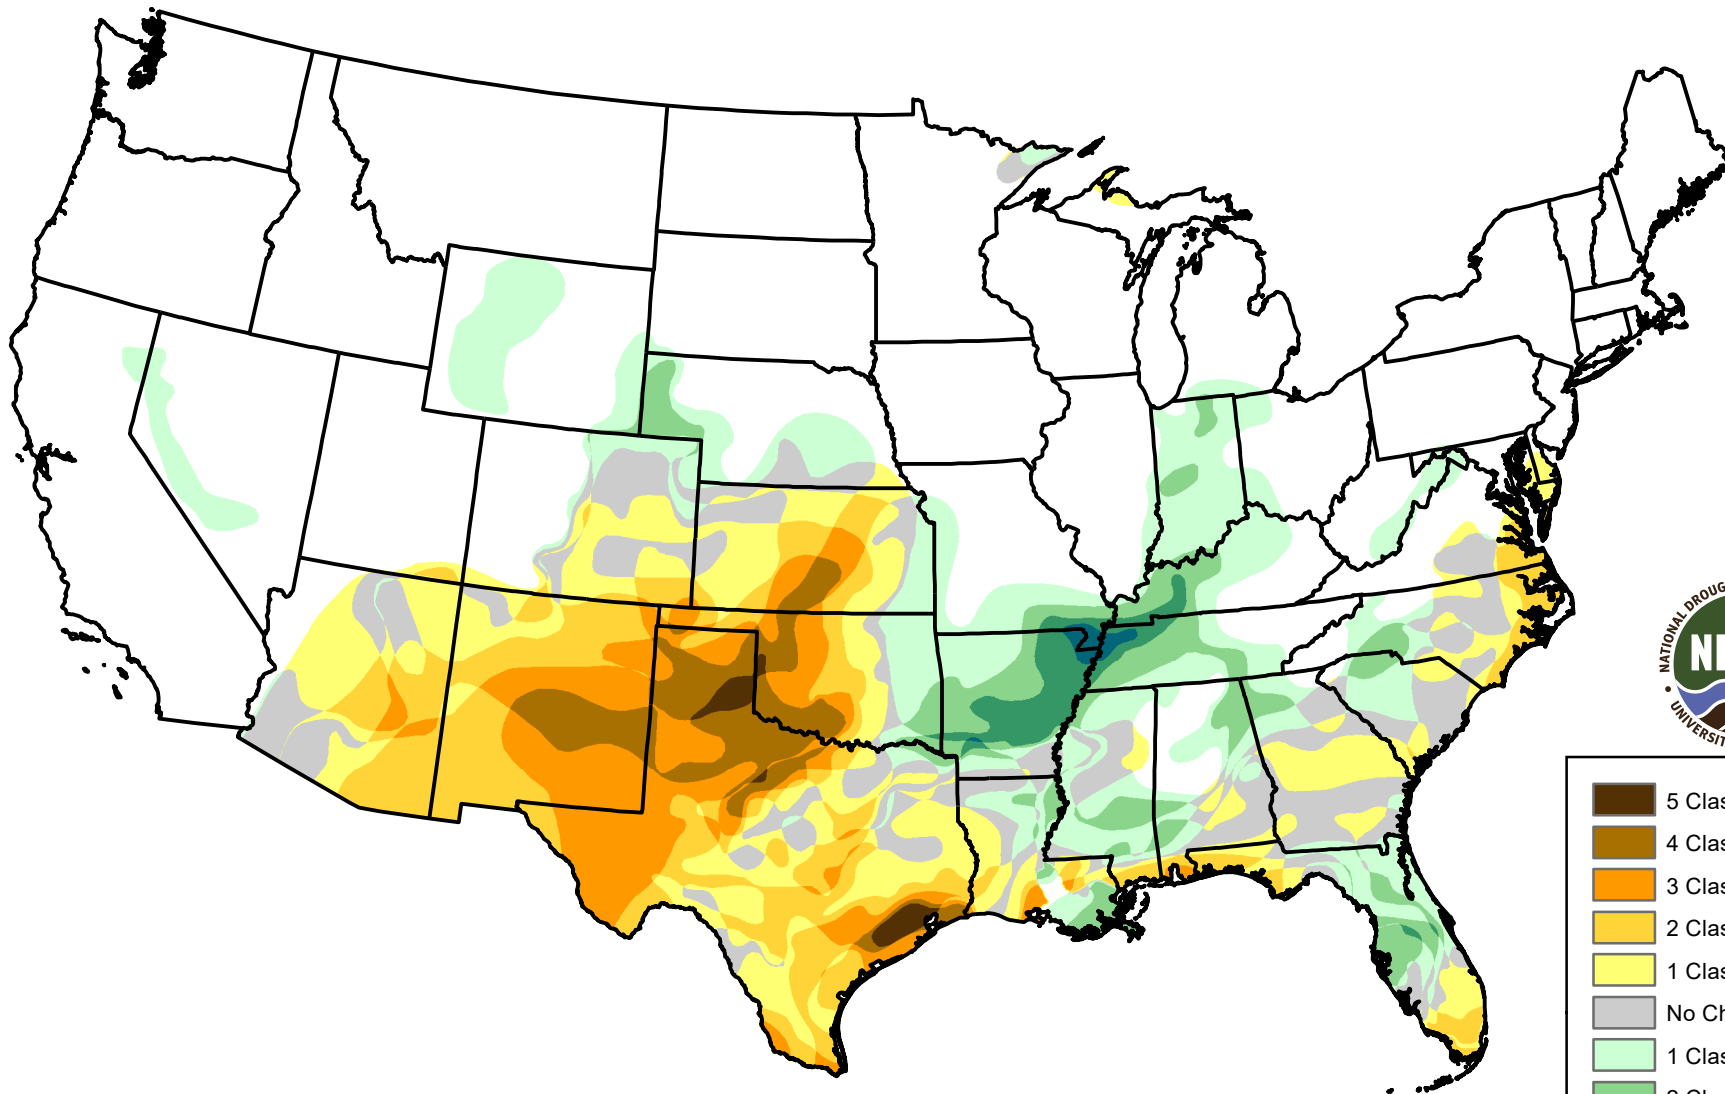

U.S. Drought Monitor Class Change - Continental U.S. (CONUS) Start of Calendar Year

May 17, 2011
compared to
January 6, 2011

droughtmonitor.unl.edu

-  5 Class Degradation
-  4 Class Degradation
-  3 Class Degradation
-  2 Class Degradation
-  1 Class Degradation
-  No Change
-  1 Class Improvement
-  2 Class Improvement
-  3 Class Improvement
-  4 Class Improvement
-  5 Class Improvement