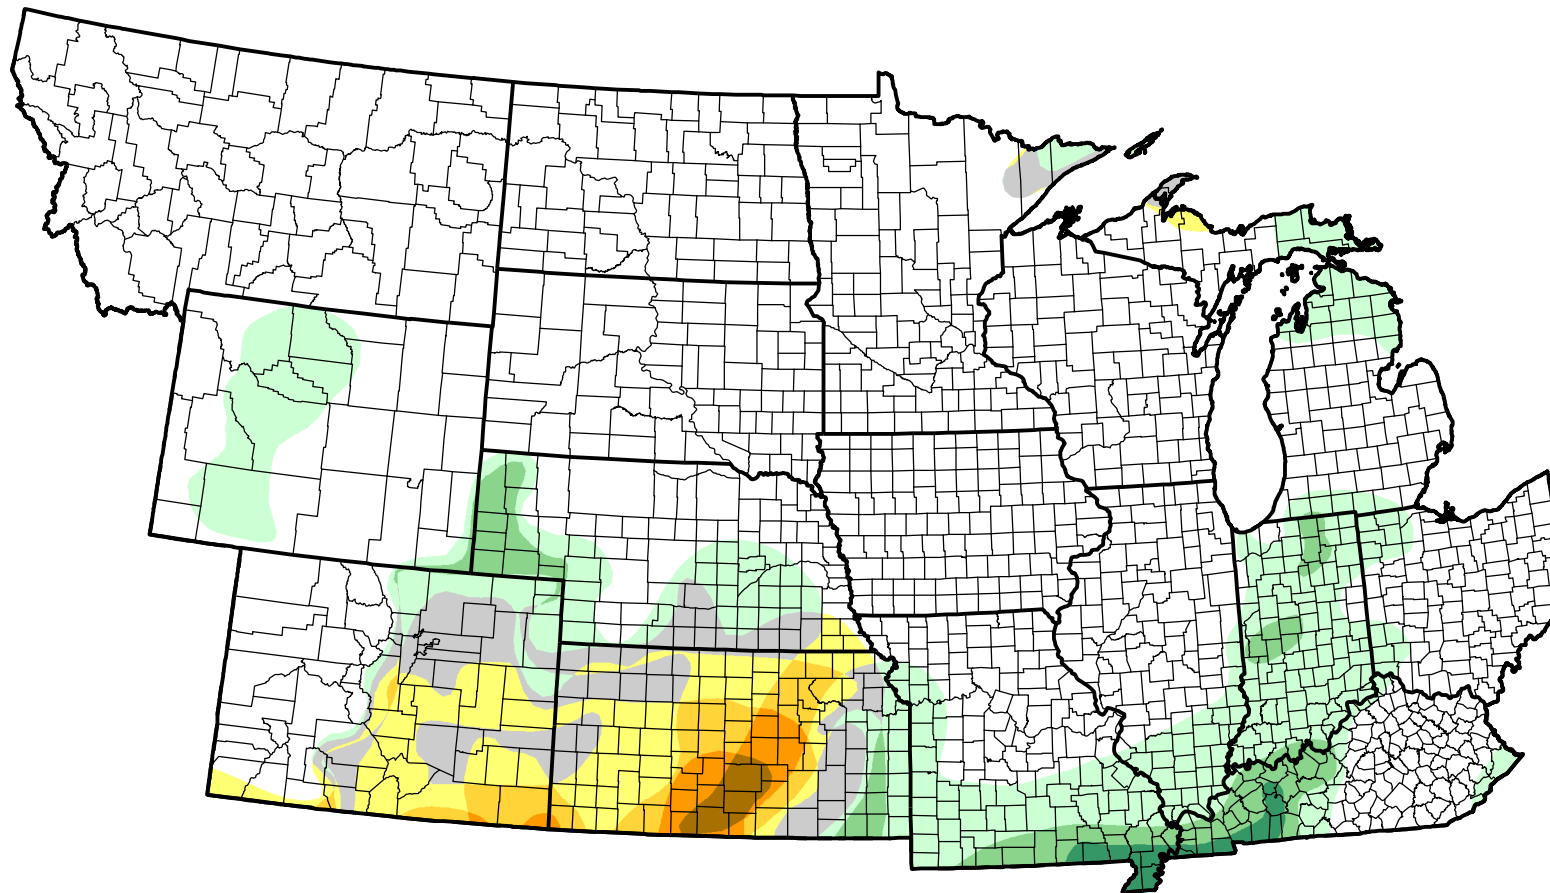

U.S. Drought Monitor Class Change - NWS Central 13 Week

May 17, 2011
compared to
February 17, 2011

droughtmonitor.unl.edu

-  5 Class Degradation
-  4 Class Degradation
-  3 Class Degradation
-  2 Class Degradation
-  1 Class Degradation
-  No Change
-  1 Class Improvement
-  2 Class Improvement
-  3 Class Improvement
-  4 Class Improvement
-  5 Class Improvement