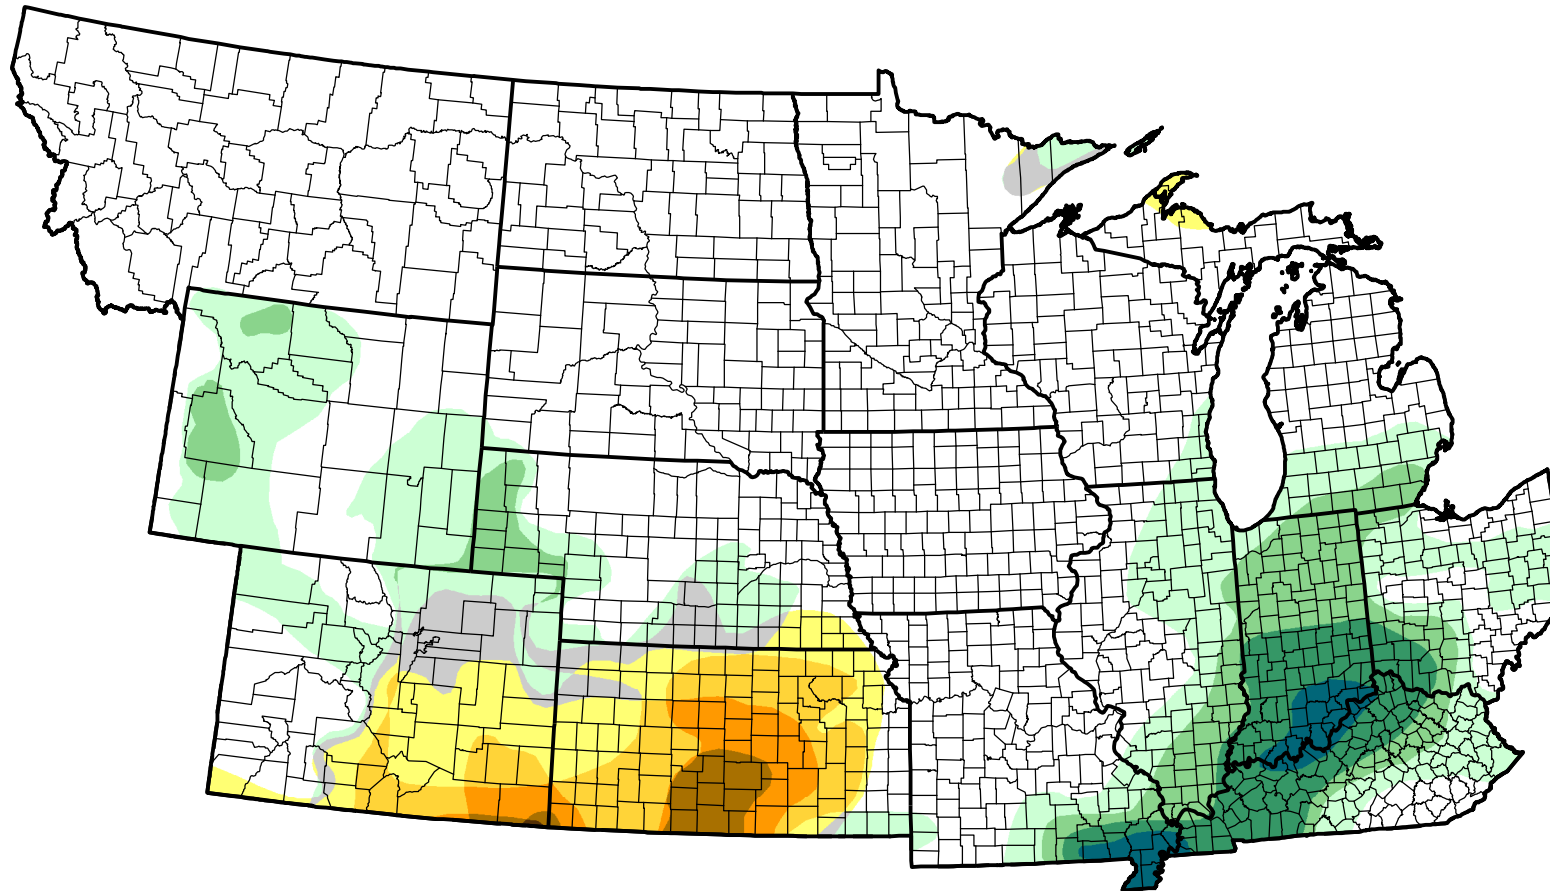

U.S. Drought Monitor Class Change - NWS Central 26 Week

**May 17, 2011
compared to
November 18, 2010**

droughtmonitor.unl.edu

- | | |
|---|---------------------|
|  | 5 Class Degradation |
|  | 4 Class Degradation |
|  | 3 Class Degradation |
|  | 2 Class Degradation |
|  | 1 Class Degradation |
|  | No Change |
|  | 1 Class Improvement |
|  | 2 Class Improvement |
|  | 3 Class Improvement |
|  | 4 Class Improvement |
|  | 5 Class Improvement |